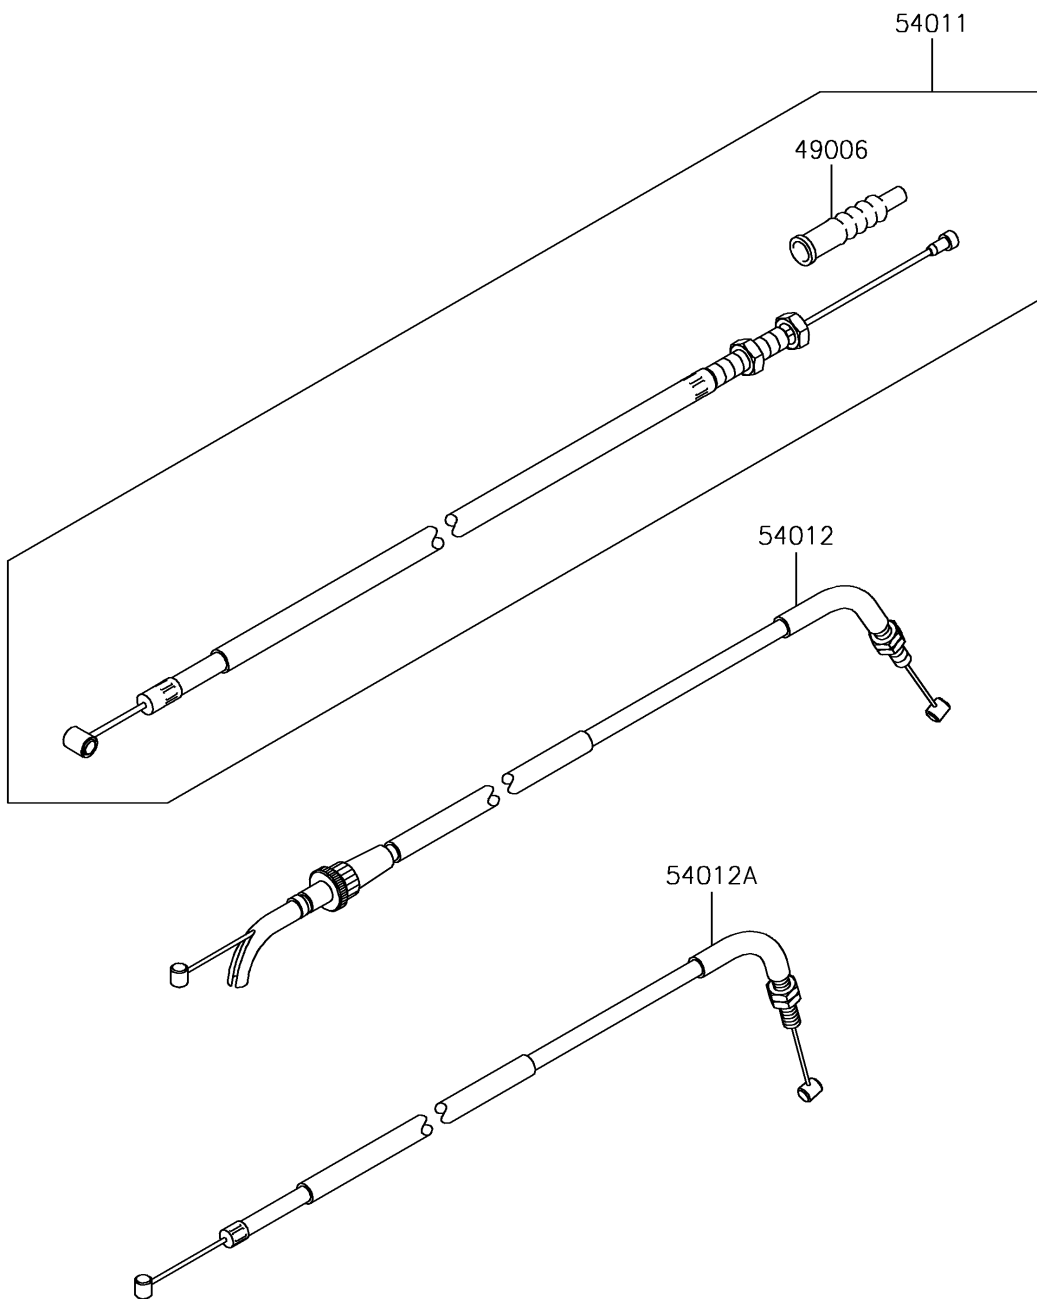

2017 Ninja 300 PARTS DIAGRAM

Cables

F2540

2017 Ninja 300 PARTS LIST

Cables

ITEM NAME	PART NUMBER	QUANTITY
BOOT,CLUTCH CABLE (Ref # 49006)	49006-0579	1
CABLE-CLUTCH (Ref # 54011)	54011-0565	1
CABLE-THROTTLE,PULL (Ref # 54012)	54012-0577	1
CABLE-THROTTLE,RETURN (Ref # 54012A)	54012-0578	1