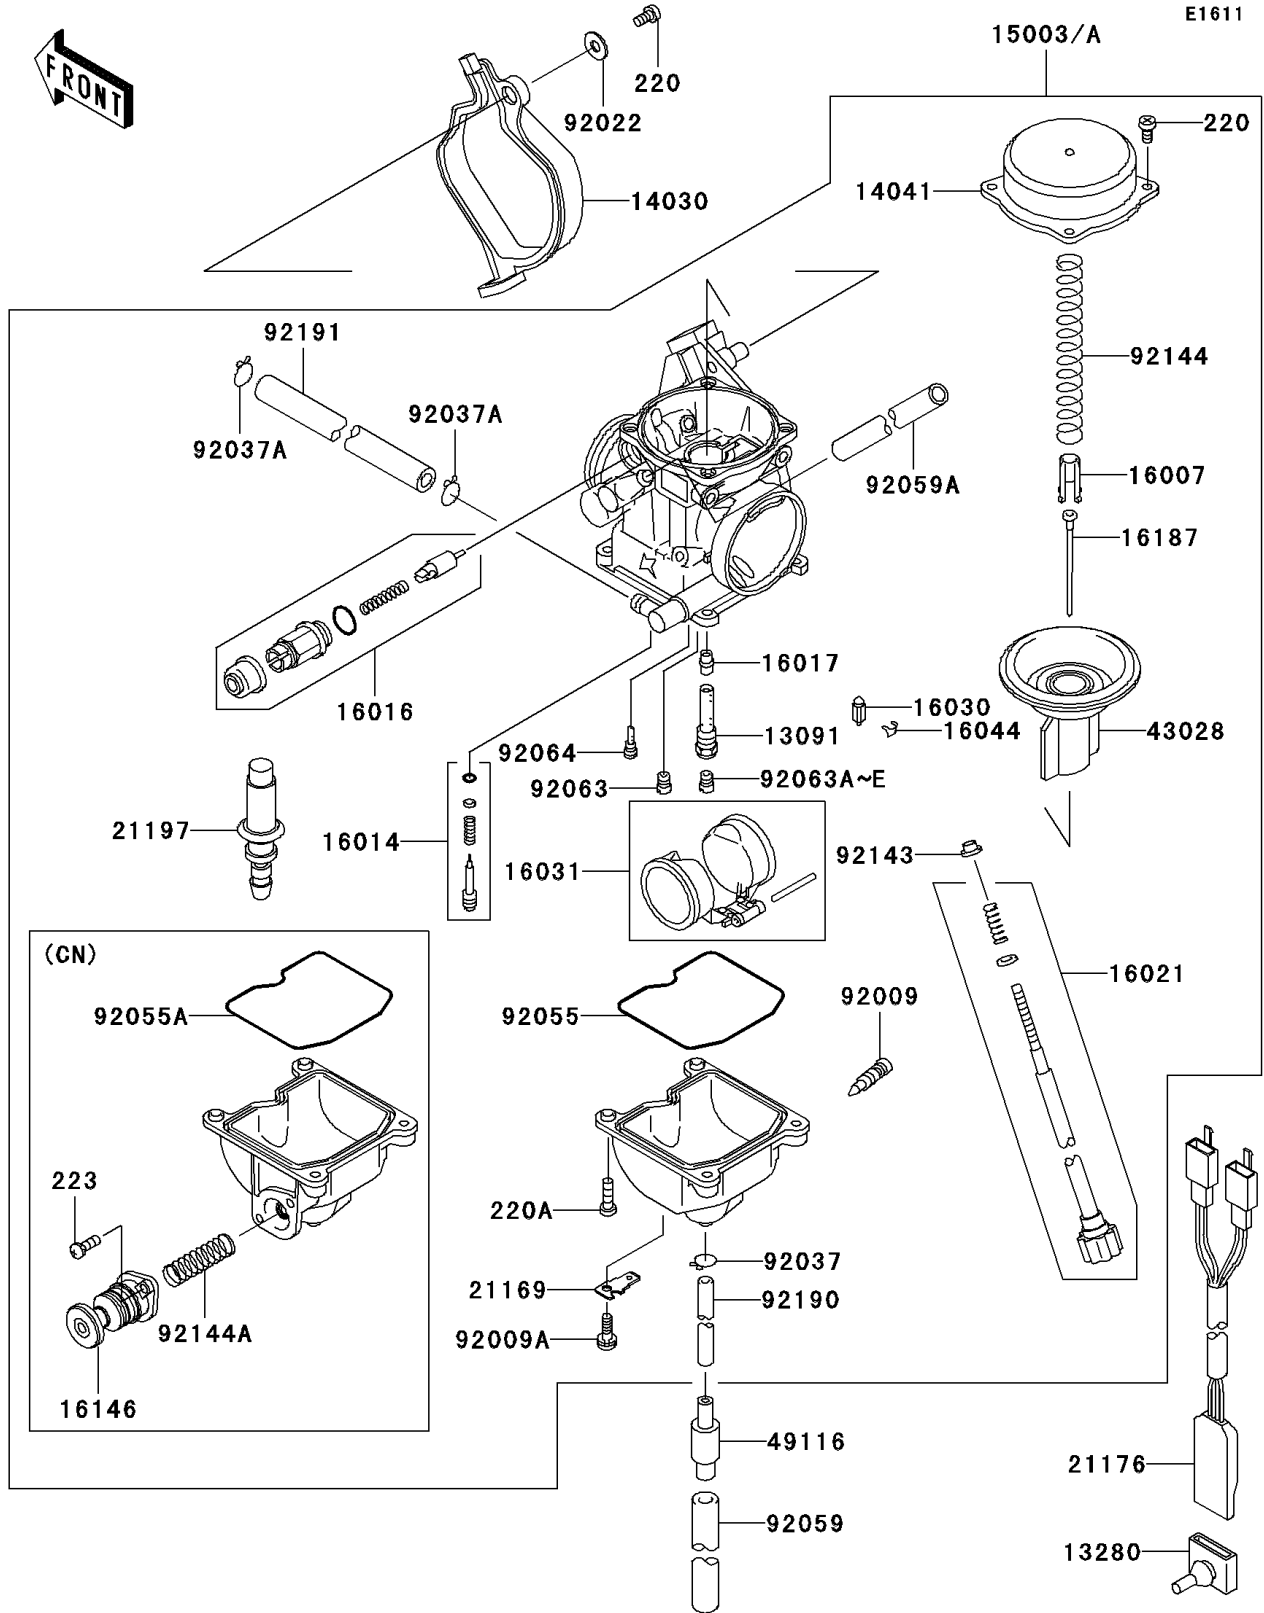

2004 Prairie 360 4X4 PARTS DIAGRAM

Carburetor

2004 Prairie 360 4X4 PARTS LIST

Carburetor

ITEM NAME	PART NUMBER	QUANTITY
HOLDER,NEEDLE JET (Ref # 13091)	13091-1914	1
HOLDER,CARBURETOR (Ref # 13280)	13280-1253	1
COVER-CARBURETOR (Ref # 14030)	14030-1054	1
COVER-COMP,MIXING,INSIDE (Ref # 14041)	14041-1061	1
SEAT-SPRING,VALVE (Ref # 16007)	16007-1134	1
SCREW-PILOT AIR (Ref # 16014)	16014-1081	1
PLUNGER,STARTER (Ref # 16016)	16016-1101	1
JET-NEEDLE,#6 (Ref # 16017)	16017-1254	1
SCREW-THROTTLE STOP (Ref # 16021)	16021-1242	1
VALVE-FLOAT (Ref # 16030)	16030-1007	1
FLOAT (Ref # 16031)	16031-1077	1
CLAMP,FLOAT VALVE (Ref # 16044)	16044-007	1
NEEDLE-JET,N2LQ (Ref # 16187)	16187-1236	1
TERMINAL (Ref # 21169)	21169-1072	1
SENSOR,CARBURETOR (Ref # 21176)	21176-1111	1
HEATER (Ref # 21197)	21197-1006	1
DIAPHRAGM,VALVE (Ref # 43028)	43028-1081	1
VALVE-ASSY (Ref # 49116)	49116-1126	1
SCREW,DRAIN,6X0.75 (Ref # 92009)	92009-1551	1
SCREW (Ref # 92009A)	92009-1713	1
WASHER,5.2X13X1 (Ref # 92022)	92022-1380	1
CLAMP,TUBE (Ref # 92037)	92037-1201	1
CLAMP,TUBE (Ref # 92037A)	92037-1531	2
TUBE,7X10X100 (Ref # 92059)	92059-1736	1
TUBE,6.5X9.5X320 (Ref # 92059A)	92059-1861	1
JET-MAIN,#90 (Ref # 92063)	92063-1003	1
JET-MAIN,#152 (Ref # 92063B)	92063-1331	1
SCREW-PAN-CROS,4X8 (Ref # 220)	220B0408	5
SCREW-PAN-CROS,4X14 (Ref # 220A)	220D0414	4