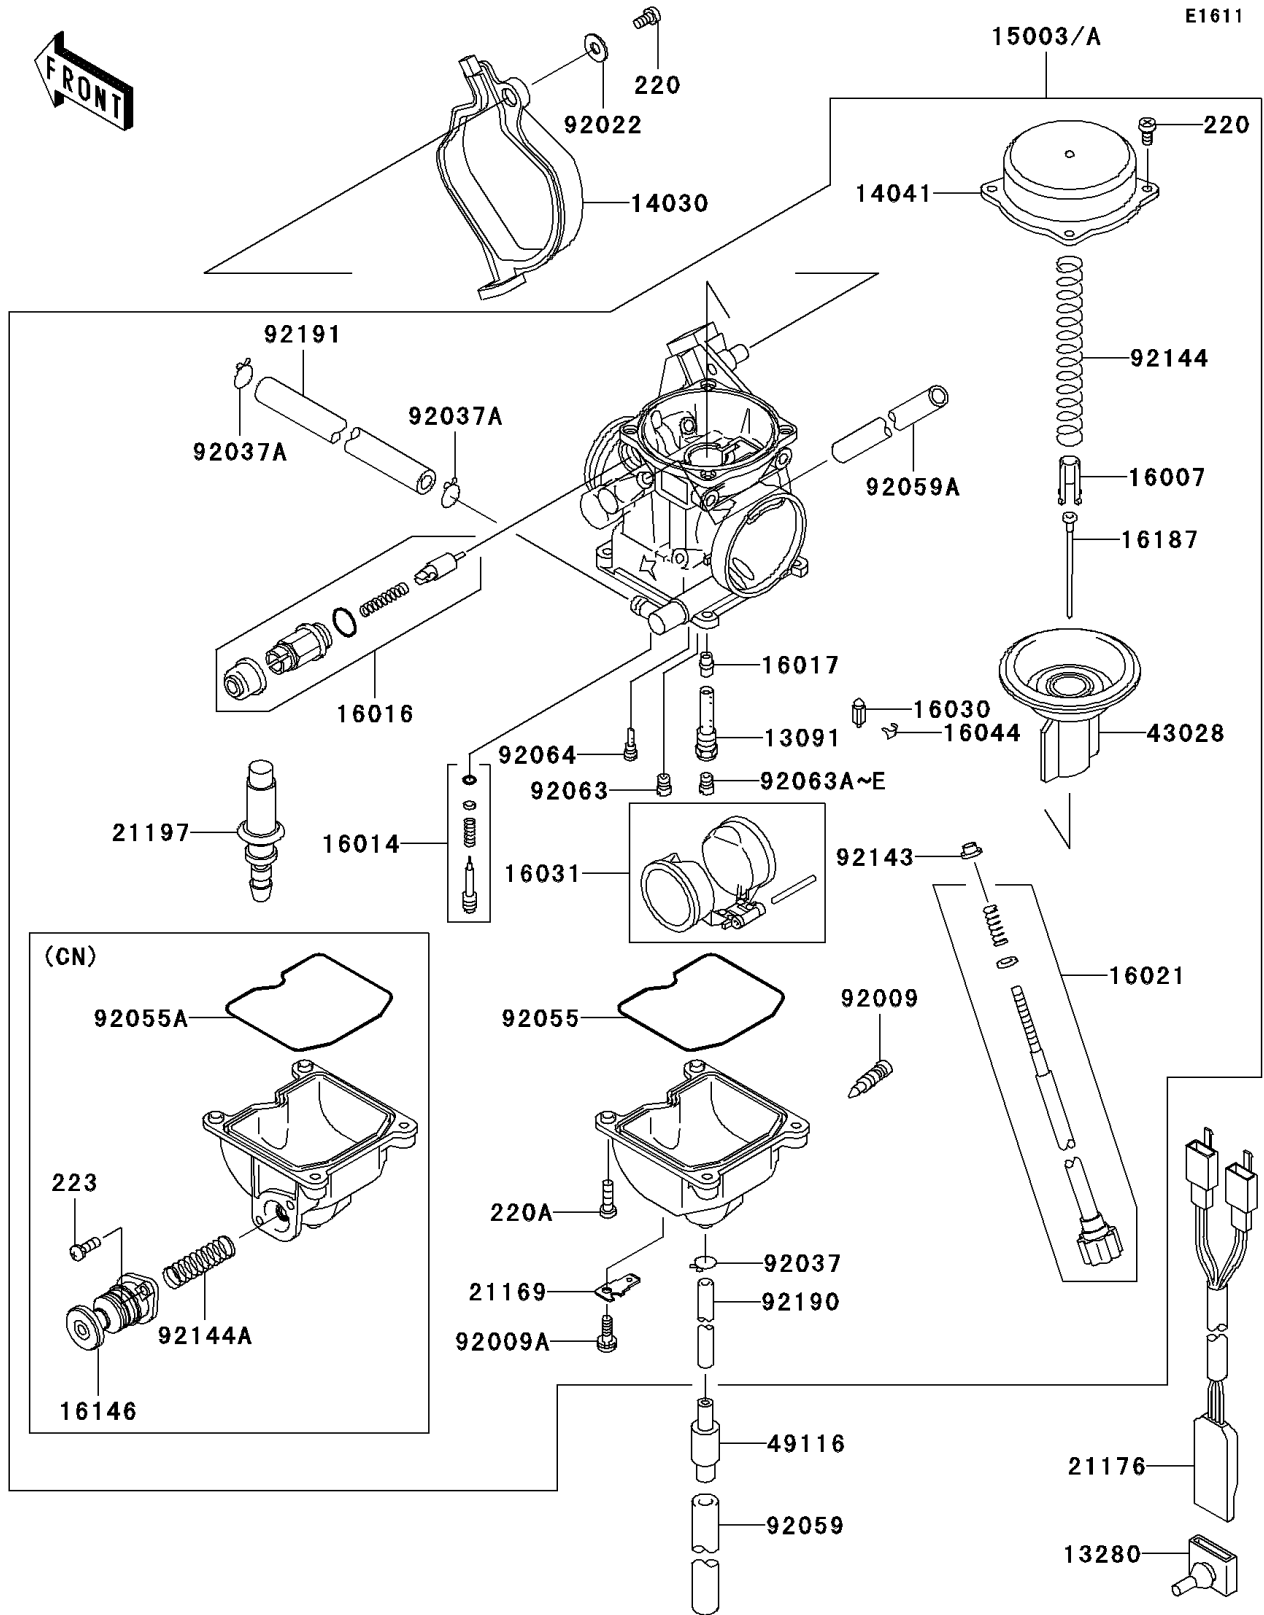

2005 Prairie 360 4X4 PARTS DIAGRAM

Carburetor

2005 Prairie 360 4X4 PARTS LIST

Carburetor

ITEM NAME	PART NUMBER	QUANTITY
HOLDER,NEEDLE JET (Ref # 13091)	13091-1914	1
HOLDER,CARBURETOR (Ref # 13280)	13280-1253	1
COVER-CARBURETOR (Ref # 14030)	14030-1054	1
COVER-COMP,MIXING,INSIDE (Ref # 14041)	14041-1061	1
SEAT-SPRING,VALVE (Ref # 16007)	16007-1134	1
SCREW-PILOT AIR (Ref # 16014)	16014-1081	1
PLUNGER,STARTER (Ref # 16016)	16016-1101	1
JET-NEEDLE,#6 (Ref # 16017)	16017-1254	1
SCREW-THROTTLE STOP (Ref # 16021)	16021-1242	1
VALVE-FLOAT (Ref # 16030)	16030-1007	1
FLOAT (Ref # 16031)	16031-1077	1
CLAMP,FLOAT VALVE (Ref # 16044)	16044-007	1
NEEDLE-JET,N2LQ (Ref # 16187)	16187-1236	1
TERMINAL (Ref # 21169)	21169-1072	1
SENSOR,CARBURETOR (Ref # 21176)	21176-1111	1
HEATER (Ref # 21197)	21197-1006	1
DIAPHRAGM,VALVE (Ref # 43028)	43028-1081	1
VALVE-ASSY (Ref # 49116)	49116-1126	1
SCREW,DRAIN,6X0.75 (Ref # 92009)	92009-1551	1
SCREW (Ref # 92009A)	92009-1713	1
WASHER,5.2X13X1 (Ref # 92022)	92022-1380	1
CLAMP,TUBE (Ref # 92037)	92037-1201	1
CLAMP,TUBE (Ref # 92037A)	92037-1531	2
TUBE,7X10X100 (Ref # 92059)	92059-1736	1
TUBE,6.5X9.5X320 (Ref # 92059A)	92059-1861	1
JET-MAIN,#90 (Ref # 92063)	92063-1003	1
JET-MAIN,#152 (Ref # 92063B)	92063-1331	1
SCREW-PAN-CROS,4X8 (Ref # 220)	220B0408	5
SCREW-PAN-CROS,4X14 (Ref # 220A)	220D0414	4