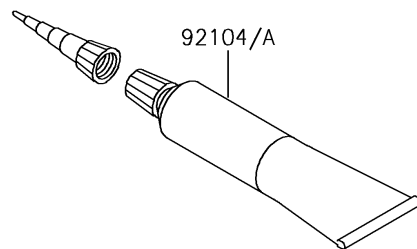

2017 Ninja 300 PARTS DIAGRAM

Owner's Tools

F2810

2017 Ninja 300 PARTS LIST

Owner's Tools

ITEM NAME	PART NUMBER	QUANTITY
TOOL-KIT (Ref # 56007)	56007-0107	1
BAG,TOOL (Ref # 56008)	56008-0036	1
GASKET-LIQUID,TB1211F,CLEAR (Ref # 92104)	92104-0004	1
GASKET-LIQUID,TB1216B,BLACK (Ref # 92104A)	92104-1064	1
GRIP-SCREW DRIVER (Ref # 92106)	92106-0004	1
TOOL-DRIVER,#2PHILLIPS (Ref # 92107)	92107-0020	1
TOOL-WRENCH,HOOK (Ref # 92110)	92110-0040	1
TOOL-WRENCH,OPEN END,14X17 (Ref # 92110A)	92110-0057	1
TOOL-WRENCH,BOX END,24MM (Ref # 92110B)	92110-0066	1
TOOL-WRENCH,OPEN END,10X12 (Ref # 92110C)	92110-0564	1
TOOL-WRENCH,ALLEN,5MM (Ref # 92110D)	92110-0566	1
TOOL-WRENCH,ALLEN,4MM (Ref # 92110E)	92110-0567	1
TOOL-BAR,WRENCH (Ref # 92111)	92111-0008	1
TOOL-PLIERS (Ref # 92112)	92112-0007	1