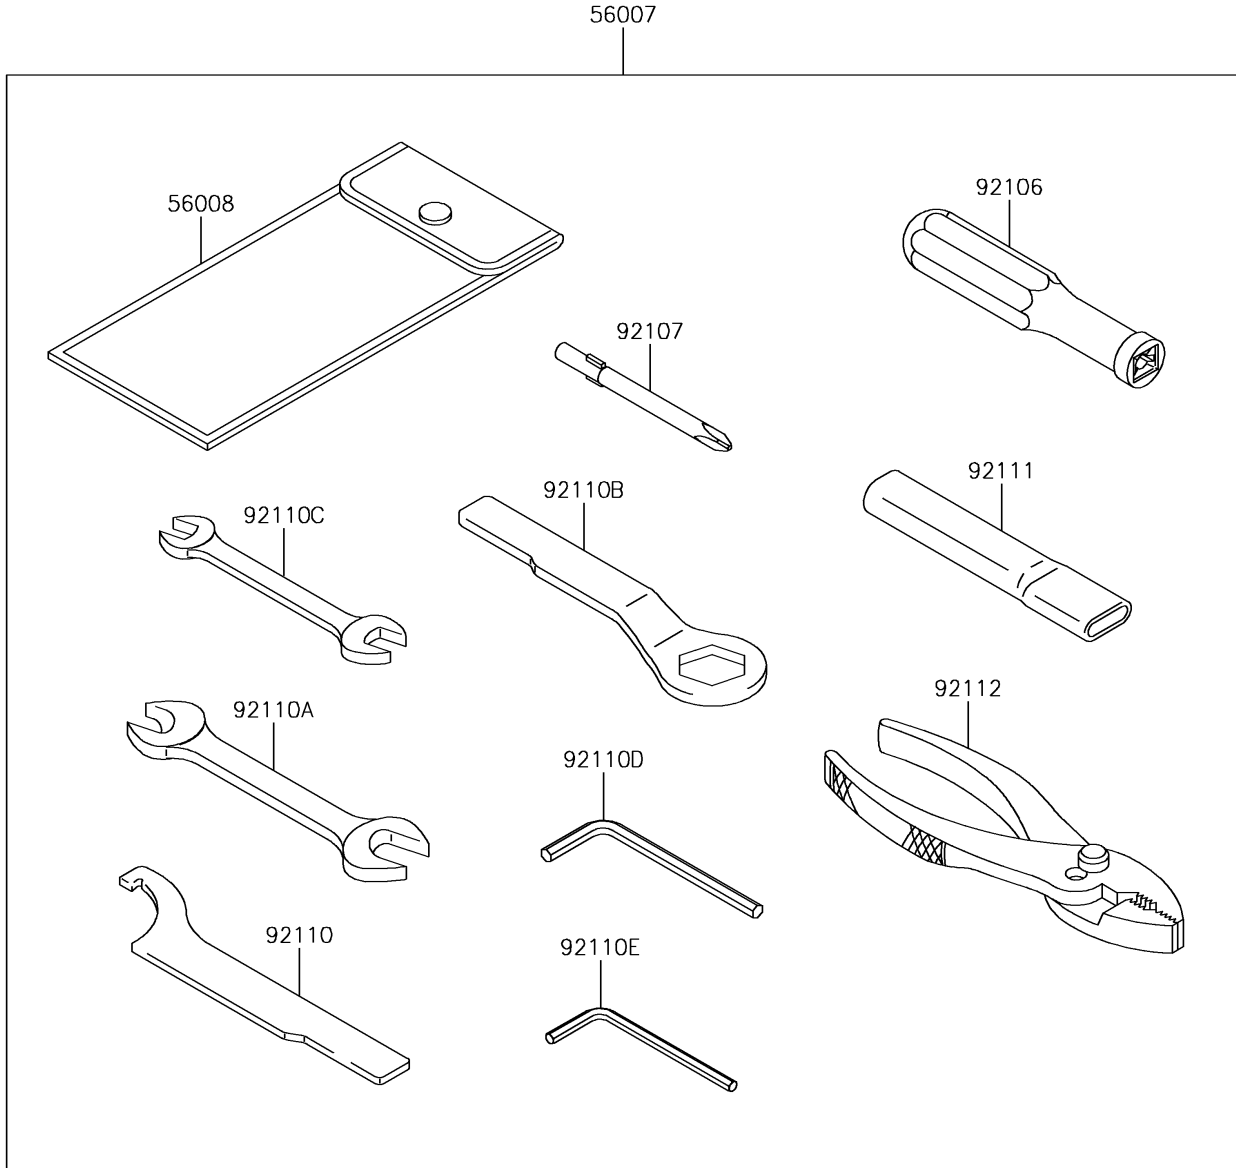

2017 Ninja 300 PARTS DIAGRAM

Owner's Tools

F2810

2017 Ninja 300 PARTS LIST

Owner's Tools

ITEM NAME	PART NUMBER	QUANTITY
TOOL-KIT (Ref # 56007)	56007-0107	1
BAG,TOOL (Ref # 56008)	56008-0036	1
GASKET-LIQUID,TB1211F,CLEAR (Ref # 92104)	92104-0004	1
GASKET-LIQUID,TB1216B,BLACK (Ref # 92104A)	92104-1064	1
GRIP-SCREW DRIVER (Ref # 92106)	92106-0004	1
TOOL-DRIVER,#2PHILLIPS (Ref # 92107)	92107-0020	1
TOOL-WRENCH,HOOK (Ref # 92110)	92110-0040	1
TOOL-WRENCH,OPEN END,14X17 (Ref # 92110A)	92110-0057	1
TOOL-WRENCH,BOX END,24MM (Ref # 92110B)	92110-0066	1
TOOL-WRENCH,OPEN END,10X12 (Ref # 92110C)	92110-0564	1
TOOL-WRENCH,ALLEN,5MM (Ref # 92110D)	92110-0566	1
TOOL-WRENCH,ALLEN,4MM (Ref # 92110E)	92110-0567	1
TOOL-BAR,WRENCH (Ref # 92111)	92111-0008	1
TOOL-PLIERS (Ref # 92112)	92112-0007	1