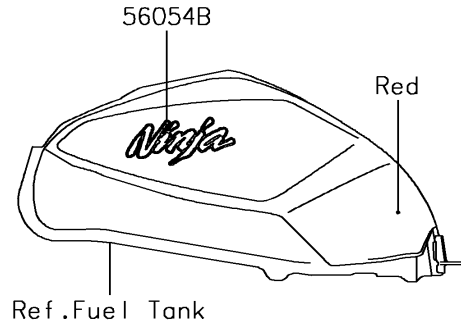

2016 Ninja 300 PARTS DIAGRAM

Decals(Red)(AGF)(CA,US)

F2861B

2016 Ninja 300 PARTS LIST

Decals(Red)(AGF)(CA,US)

ITEM NAME	PART NUMBER	QUANTITY
MARK,WINDSHIELD,KAWASAKI (Ref # 56054)	56054-1088	1
MARK,LWR COWL.,KAWASAKI (Ref # 56054A)	56054-1590	2
MARK,FUEL TANK,NINJA (Ref # 56054B)	56054-1895	2
PATTERN,SIDE COWL.,LH (Ref # 56075)	56075-1108	1
PATTERN,SIDE COWL.,RH (Ref # 56075A)	56075-1109	1
PATTERN,SEAT COVER,LH (Ref # 56075B)	56075-1110	1
PATTERN,SEAT COVER,RH (Ref # 56075C)	56075-1111	1