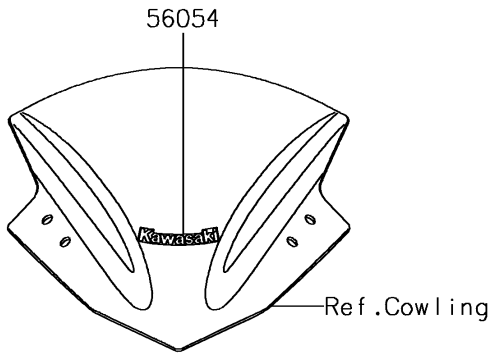

2016 Ninja 300 PARTS DIAGRAM

Decals(Red)(AGF)(CA,US)

F2861B

2016 Ninja 300 PARTS LIST

Decals(Red)(AGF)(CA,US)

ITEM NAME	PART NUMBER	QUANTITY
MARK,WINDSHIELD,KAWASAKI (Ref # 56054)	56054-1088	1
MARK,LWR COWL.,KAWASAKI (Ref # 56054A)	56054-1590	2
MARK,FUEL TANK,NINJA (Ref # 56054B)	56054-1895	2
PATTERN,SIDE COWL.,LH (Ref # 56075)	56075-1108	1
PATTERN,SIDE COWL.,RH (Ref # 56075A)	56075-1109	1
PATTERN,SEAT COVER,LH (Ref # 56075B)	56075-1110	1
PATTERN,SEAT COVER,RH (Ref # 56075C)	56075-1111	1