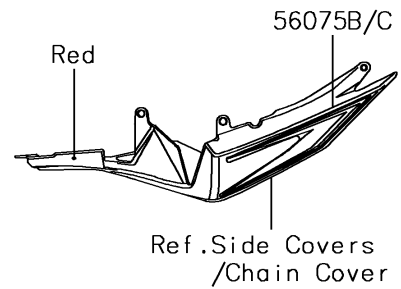

2016 Ninja 300 PARTS DIAGRAM

Decals(Red)(AGF)(CA,US)

F2861B

2016 Ninja 300 PARTS LIST

Decals(Red)(AGF)(CA,US)

ITEM NAME	PART NUMBER	QUANTITY
MARK,WINDSHIELD,KAWASAKI (Ref # 56054)	56054-1088	1
MARK,LWR COWL.,KAWASAKI (Ref # 56054A)	56054-1590	2
MARK,FUEL TANK,NINJA (Ref # 56054B)	56054-1895	2
PATTERN,SIDE COWL.,LH (Ref # 56075)	56075-1108	1
PATTERN,SIDE COWL.,RH (Ref # 56075A)	56075-1109	1
PATTERN,SEAT COVER,LH (Ref # 56075B)	56075-1110	1
PATTERN,SEAT COVER,RH (Ref # 56075C)	56075-1111	1