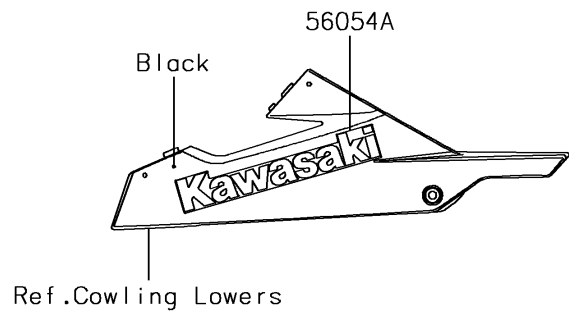

2016 Ninja 300 PARTS DIAGRAM

Decals(Red)(AGF)(CA,US)

F2861B

2016 Ninja 300 PARTS LIST

Decals(Red)(AGF)(CA,US)

ITEM NAME	PART NUMBER	QUANTITY
MARK,WINDSHIELD,KAWASAKI (Ref # 56054)	56054-1088	1
MARK,LWR COWL.,KAWASAKI (Ref # 56054A)	56054-1590	2
MARK,FUEL TANK,NINJA (Ref # 56054B)	56054-1895	2
PATTERN,SIDE COWL.,LH (Ref # 56075)	56075-1108	1
PATTERN,SIDE COWL.,RH (Ref # 56075A)	56075-1109	1
PATTERN,SEAT COVER,LH (Ref # 56075B)	56075-1110	1
PATTERN,SEAT COVER,RH (Ref # 56075C)	56075-1111	1