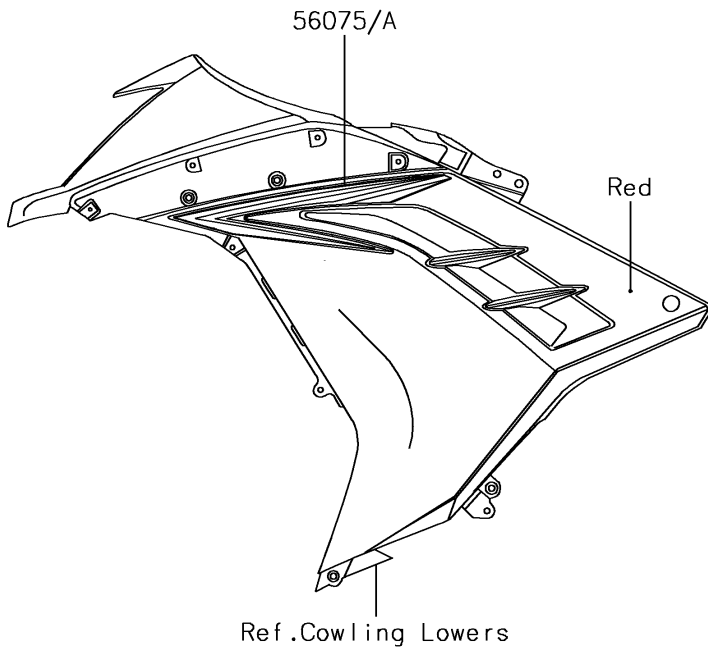

2016 Ninja 300 PARTS DIAGRAM

Decals(Red)(AGF)(CA,US)

F2861B

2016 Ninja 300 PARTS LIST

Decals(Red)(AGF)(CA,US)

ITEM NAME	PART NUMBER	QUANTITY
MARK,WINDSHIELD,KAWASAKI (Ref # 56054)	56054-1088	1
MARK,LWR COWL.,KAWASAKI (Ref # 56054A)	56054-1590	2
MARK,FUEL TANK,NINJA (Ref # 56054B)	56054-1895	2
PATTERN,SIDE COWL.,LH (Ref # 56075)	56075-1108	1
PATTERN,SIDE COWL.,RH (Ref # 56075A)	56075-1109	1
PATTERN,SEAT COVER,LH (Ref # 56075B)	56075-1110	1
PATTERN,SEAT COVER,RH (Ref # 56075C)	56075-1111	1