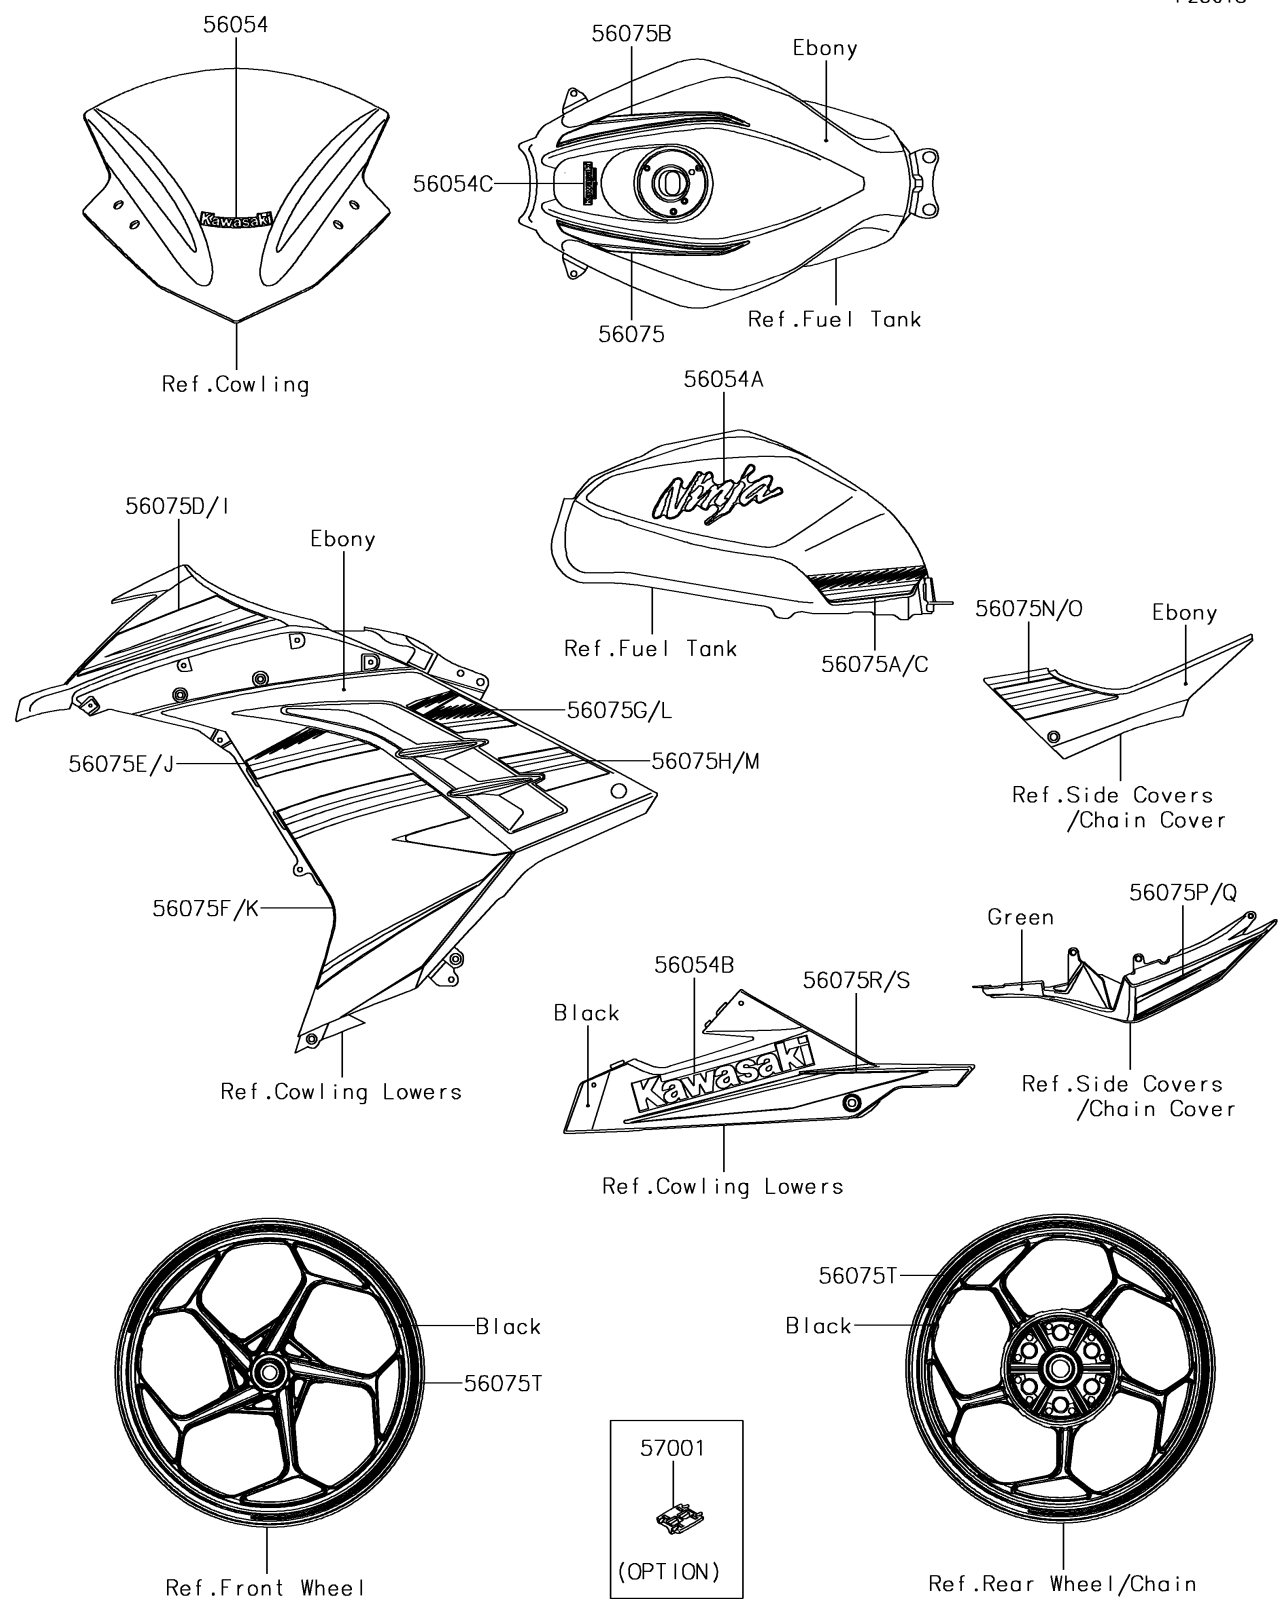

2016 Ninja® 300 SE PARTS DIAGRAM

Decals(Green)(AGFA)

F2861C

2016 Ninja® 300 SE PARTS LIST

Decals(Green)(AGFA)

ITEM NAME	PART NUMBER	QUANTITY
MARK,WINDSHIELD,KAWASAKI (Ref # 56054)	56054-1088	1
MARK,FUEL TANK,NINJA (Ref # 56054A)	56054-1999	2
MARK,LWR COWL.,KAWASAKI (Ref # 56054B)	56054-2001	2
MARK,FUEL TANK,KAWASAKI RT (Ref # 56054C)	56054-2111	1
PATTERN,FUEL TANK,LH,UPP (Ref # 56075)	56075-1520	1
PATTERN,FUEL TANK,LH,LWR (Ref # 56075A)	56075-1521	1
PATTERN,FUEL TANK,RH,UPP (Ref # 56075B)	56075-1522	1
PATTERN,FUEL TANK,RH,LWR (Ref # 56075C)	56075-1523	1
PATTERN,SIDE COWL.,LH,UPP (Ref # 56075D)	56075-1524	1
PATTERN,SIDE COWL.,LH,UPP,FR (Ref # 56075E)	56075-1525	1
PATTERN,SIDE COWL.,LH,LWR,FR (Ref # 56075F)	56075-1526	1
PATTERN,SIDE COWL.,LH,UPP,RR (Ref # 56075G)	56075-1527	1
PATTERN,SIDE COWL.,LH,LWR,RR (Ref # 56075H)	56075-1528	1
PATTERN,SIDE COWL.,RH,UPP (Ref # 56075I)	56075-1529	1
PATTERN,SIDE COWL.,RH,UPP,FR (Ref # 56075J)	56075-1530	1
PATTERN,SIDE COWL.,RH,LWR,FR (Ref # 56075K)	56075-1531	1
PATTERN,SIDE COWL.,RH,UPP,RR (Ref # 56075L)	56075-1532	1
PATTERN,SIDE COWL.,RH,LWR,RR (Ref # 56075M)	56075-1533	1
PATTERN,SEAT COVER,LH,FR (Ref # 56075N)	56075-1534	1
PATTERN,SEAT COVER,RH,FR (Ref # 56075O)	56075-1535	1
PATTERN,SEAT COVER,LH (Ref # 56075P)	56075-1536	1
PATTERN,SEAT COVER,RH (Ref # 56075Q)	56075-1537	1
PATTERN,LWR COWL.,LH (Ref # 56075R)	56075-1538	1
PATTERN,LWR COWL.,RH (Ref # 56075S)	56075-1539	1
PATTERN,WHEEL,BLACK,6X1079 (Ref # 56075T)	56075-1540	4
RIM STRIPE APPLICATOR (Ref # 57001)	57001-1752	AR