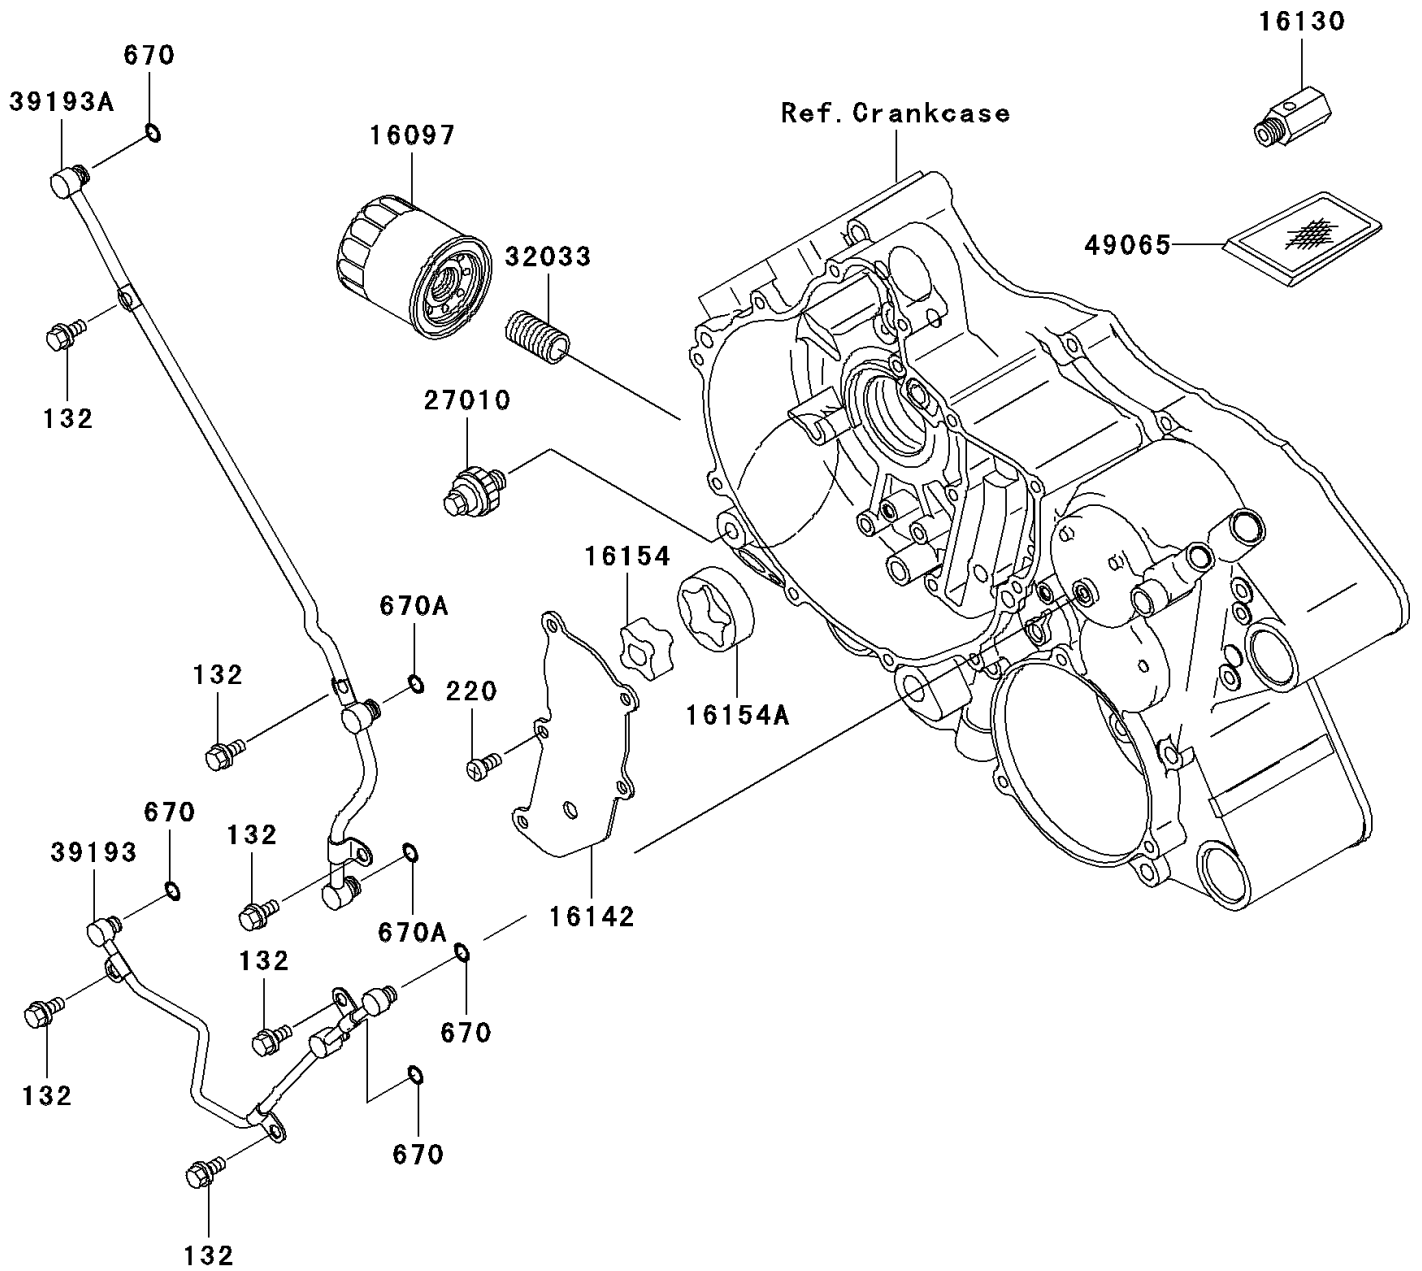

# 2004 Prairie 360 4X4 PARTS DIAGRAM

Oil Pump/Oil Filter

E1710

# 2004 Prairie 360 4X4 PARTS LIST

Oil Pump/Oil Filter

ITEM NAME	PART NUMBER	QUANTITY
-----------	-------------	----------