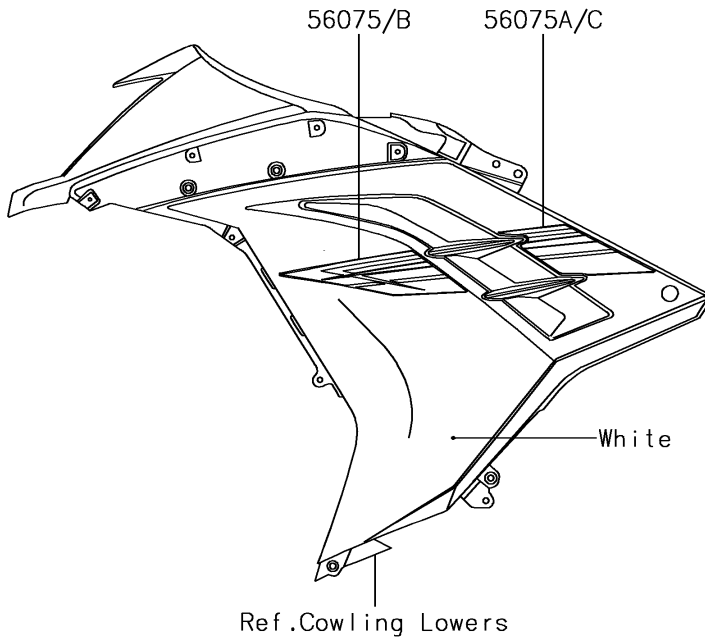

2017 Ninja 300 PARTS DIAGRAM

Decals(White)(AHF)

F2861E

2017 Ninja 300 PARTS LIST

Decals(White)(AHF)

ITEM NAME	PART NUMBER	QUANTITY
MARK,WINDSHIELD,KAWASAKI (Ref # 56054)	56054-1088	1
MARK,LWR COWL.,KAWASAKI (Ref # 56054A)	56054-1590	2
MARK,FUEL TANK,NINJA (Ref # 56054B)	56054-2094	2
PATTERN,SIDE COWL.,LH,UPP (Ref # 56075)	56075-2564	1
PATTERN,SIDE COWL.,LH,LWR (Ref # 56075A)	56075-2565	1
PATTERN,SIDE COWL.,RH,UPP (Ref # 56075B)	56075-2566	1
PATTERN,SIDE COWL.,RH,LWR (Ref # 56075C)	56075-2567	1