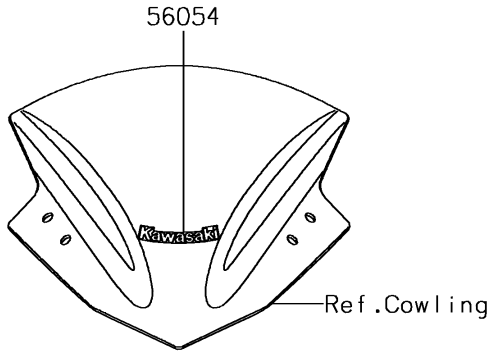

2017 Ninja 300 PARTS DIAGRAM

Decals(White)(AHF)

F2861E

2017 Ninja 300 PARTS LIST

Decals(White)(AHF)

ITEM NAME	PART NUMBER	QUANTITY
MARK,WINDSHIELD,KAWASAKI (Ref # 56054)	56054-1088	1
MARK,LWR COWL.,KAWASAKI (Ref # 56054A)	56054-1590	2
MARK,FUEL TANK,NINJA (Ref # 56054B)	56054-2094	2
PATTERN,SIDE COWL.,LH,UPP (Ref # 56075)	56075-2564	1
PATTERN,SIDE COWL.,LH,LWR (Ref # 56075A)	56075-2565	1
PATTERN,SIDE COWL.,RH,UPP (Ref # 56075B)	56075-2566	1
PATTERN,SIDE COWL.,RH,LWR (Ref # 56075C)	56075-2567	1