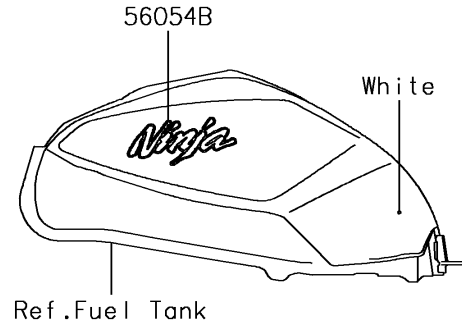

2017 Ninja 300 PARTS DIAGRAM

Decals(White)(AHF)

F2861E

2017 Ninja 300 PARTS LIST

Decals(White)(AHF)

ITEM NAME	PART NUMBER	QUANTITY
MARK,WINDSHIELD,KAWASAKI (Ref # 56054)	56054-1088	1
MARK,LWR COWL.,KAWASAKI (Ref # 56054A)	56054-1590	2
MARK,FUEL TANK,NINJA (Ref # 56054B)	56054-2094	2
PATTERN,SIDE COWL.,LH,UPP (Ref # 56075)	56075-2564	1
PATTERN,SIDE COWL.,LH,LWR (Ref # 56075A)	56075-2565	1
PATTERN,SIDE COWL.,RH,UPP (Ref # 56075B)	56075-2566	1
PATTERN,SIDE COWL.,RH,LWR (Ref # 56075C)	56075-2567	1