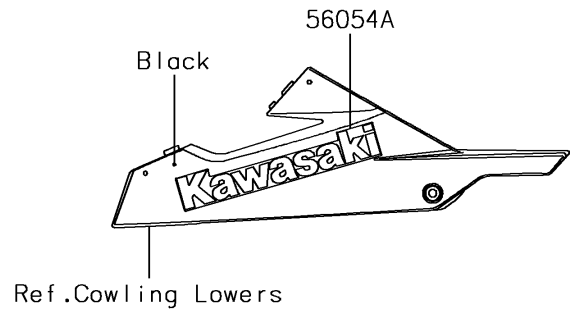

2017 Ninja 300 PARTS DIAGRAM

Decals(White)(AHF)

F2861E

2017 Ninja 300 PARTS LIST

Decals(White)(AHF)

ITEM NAME	PART NUMBER	QUANTITY
MARK,WINDSHIELD,KAWASAKI (Ref # 56054)	56054-1088	1
MARK,LWR COWL.,KAWASAKI (Ref # 56054A)	56054-1590	2
MARK,FUEL TANK,NINJA (Ref # 56054B)	56054-2094	2
PATTERN,SIDE COWL.,LH,UPP (Ref # 56075)	56075-2564	1
PATTERN,SIDE COWL.,LH,LWR (Ref # 56075A)	56075-2565	1
PATTERN,SIDE COWL.,RH,UPP (Ref # 56075B)	56075-2566	1
PATTERN,SIDE COWL.,RH,LWR (Ref # 56075C)	56075-2567	1