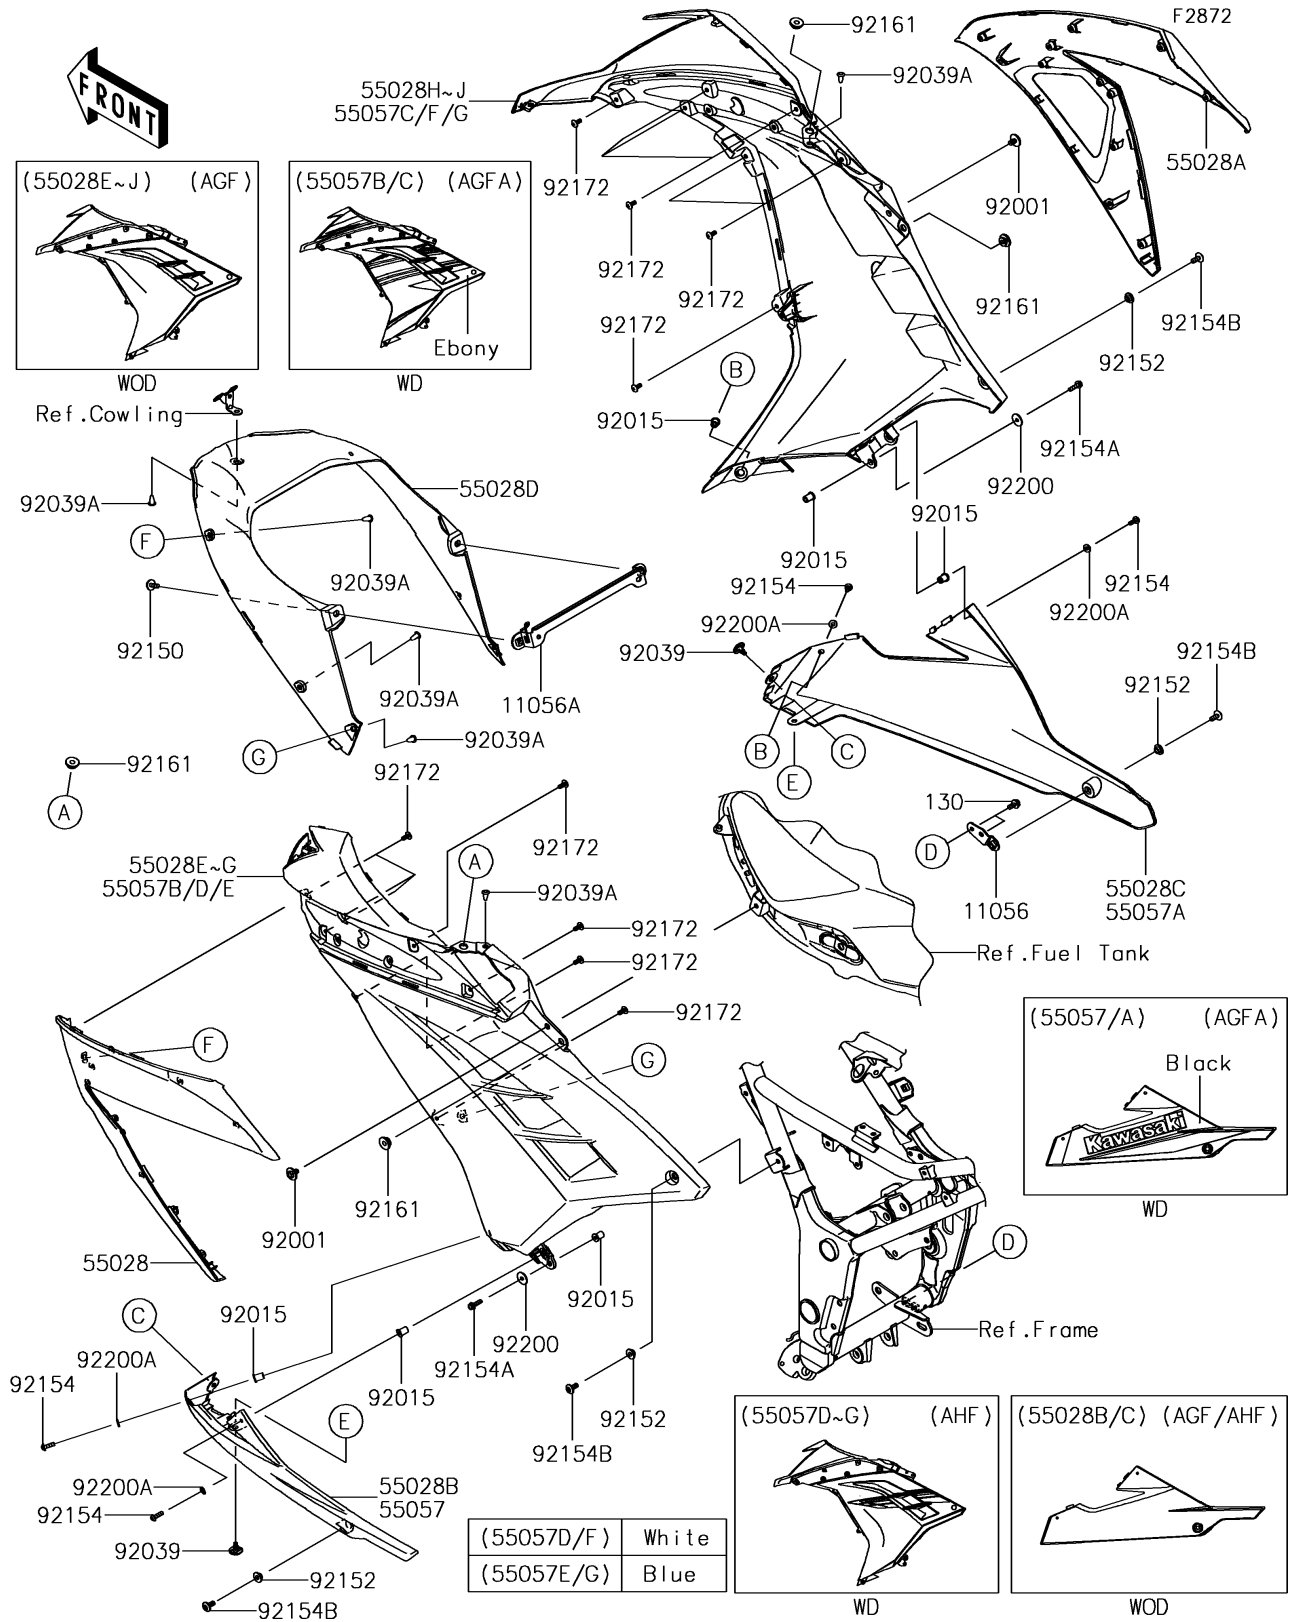

2017 Ninja 300 PARTS DIAGRAM

Cowling Lower

2017 Ninja 300 PARTS LIST

Cowling Lowers

ITEM NAME	PART NUMBER	QUANTITY
BRACKET,LWR COWL.,RH (Ref # 11056)	11056-1641	1
BRACKET,RADIATOR (Ref # 11056A)	11056-1909	1
BOLT-FLANGED,6X14 (Ref # 130)	130BA0614	2
COWLING,SIDE,LH (Ref # 55028)	55028-0418	1
COWLING,SIDE,RH (Ref # 55028A)	55028-0419	1
COWLING,LWR,LH,F.S.BLACK (Ref # 55028B)	55028-0420-18T	1
COWLING,LWR,RH,F.S.BLACK (Ref # 55028C)	55028-0421-18T	1
COWLING,FR,INNER (Ref # 55028D)	55028-0422	1
COWLING,CNT,LH,P.B.WHITE (Ref # 55057D)	55057-5243-54X	1
COWLING,CNT,LH,C.P.BLUE (Ref # 55057E)	55057-5244-723	1
COWLING,CNT,RH,P.B.WHITE (Ref # 55057F)	55057-5245-54X	1
COWLING,CNT,RH,C.P.BLUE (Ref # 55057G)	55057-5246-723	1
BOLT,6X12 (Ref # 92001)	92001-1771	2
NUT,WELL,5MM (Ref # 92015)	92015-1757	6
RIVET,HOLE 8MM (Ref # 92039)	92039-0014	2
RIVET (Ref # 92039A)	92039-0709	9
BOLT,6X16 (Ref # 92150)	92150-1198	2
COLLAR,6.5X10X5.6 (Ref # 92152)	92152-0445	4
BOLT,SOCKET,5X16 (Ref # 92154)	92154-0182	4
BOLT,FLANGED,5X18 (Ref # 92154A)	92154-0785	2
BOLT,SOCKET,6X14 (Ref # 92154B)	92154-0932	4
DAMPER (Ref # 92161)	92161-1531	4
SCREW,5X12 (Ref # 92172)	92172-0821	14
WASHER,5.5X20X1.2 (Ref # 92200)	92200-0284	2
WASHER,5.2X12X1.0 (Ref # 92200A)	92200-0784	4