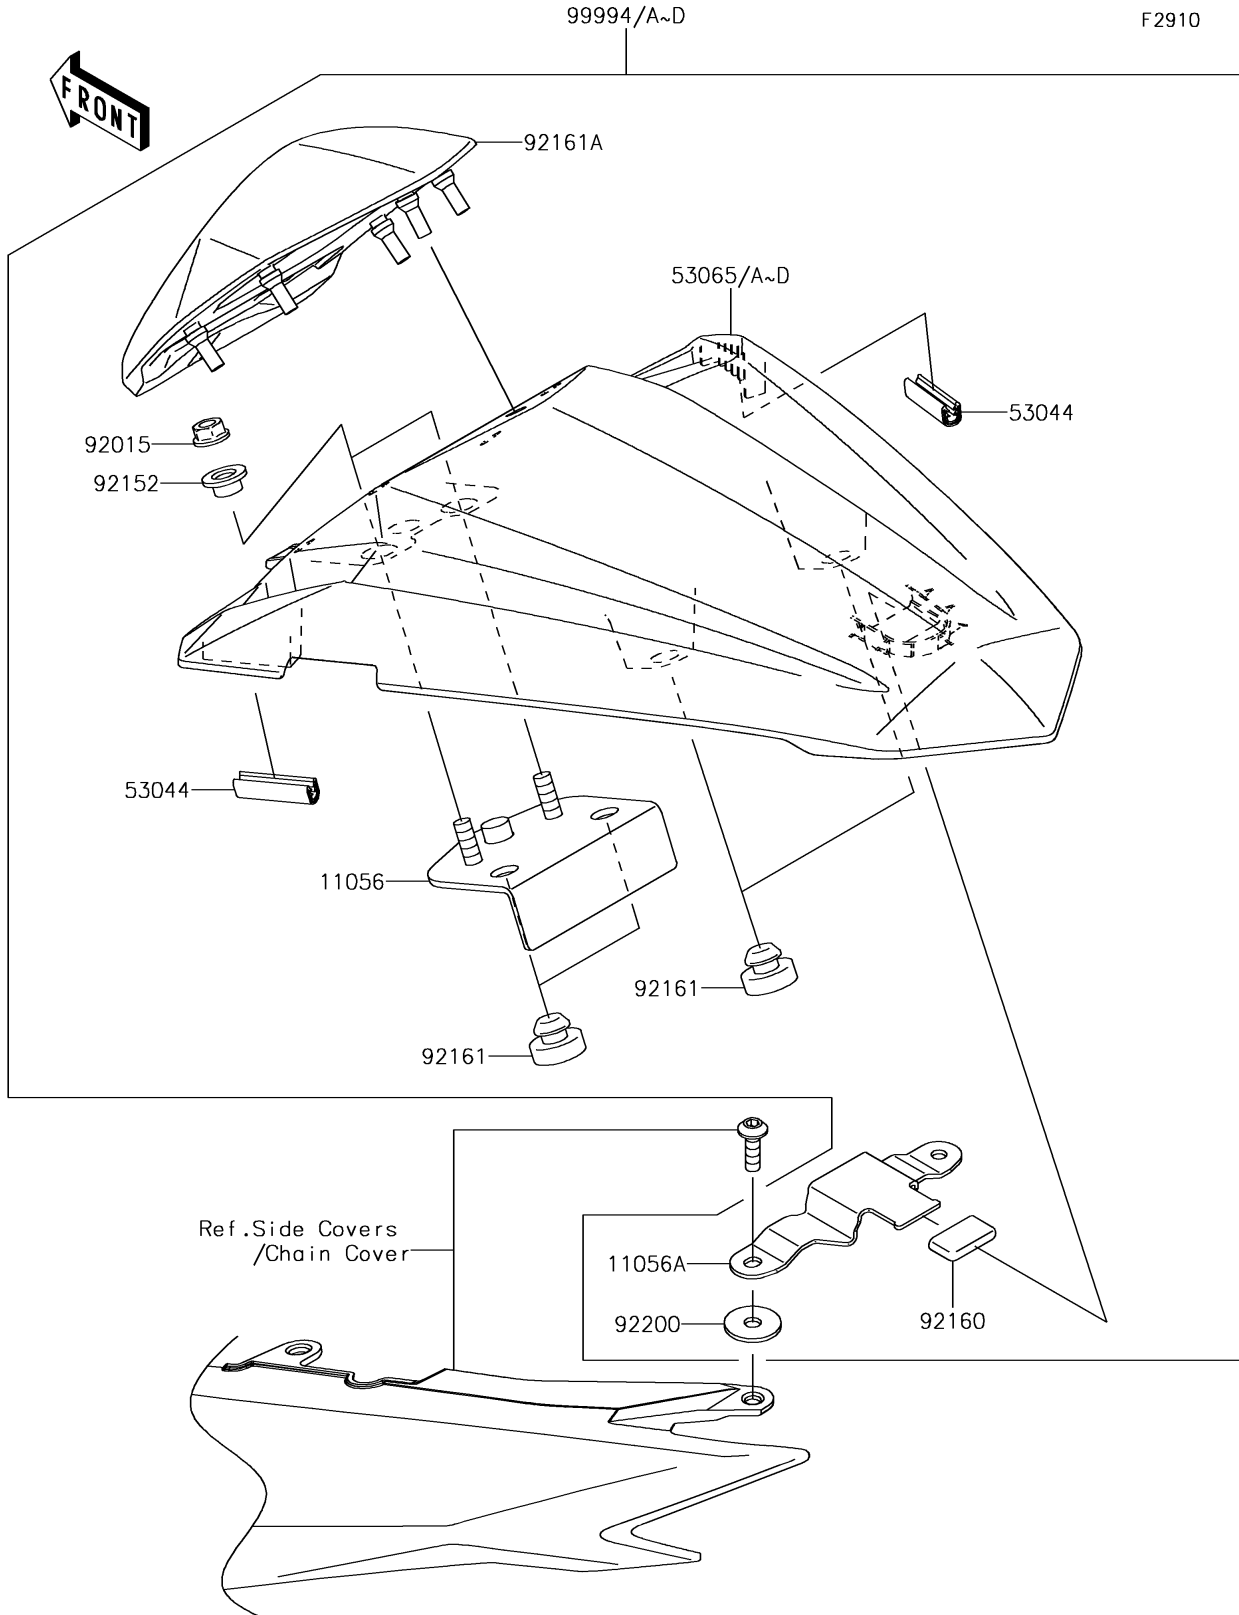

2016 Ninja® 300 SE PARTS DIAGRAM

Accessory(Single Seat Cover)

2016 Ninja® 300 SE PARTS LIST

Accessory(Single Seat Cover)

ITEM NAME	PART NUMBER	QUANTITY
BRACKET (Ref # 11056)	11056-1823	1
BRACKET (Ref # 11056A)	11056-2403	1
TRIM,L=30 (Ref # 53044)	53044-0001	2
COVER SEAT,L.GREEN (Ref # 53065D)	53065-0064-777	1
NUT,FLANGED,6MM (Ref # 92015)	92015-1367	2
COLLAR,6.8X10(16)X6.6 (Ref # 92152)	92152-0842	2
DAMPER (Ref # 92160)	92160-1190	1
DAMPER (Ref # 92161)	92161-0046	4
DAMPER,CUSHION (Ref # 92161A)	92161-1460	1
WASHER,6X20X1.6 (Ref # 92200)	92200-0212	2
KIT,SINGLE SEAT,L.GREEN (Ref # 99994D)	99994-0354-777	1