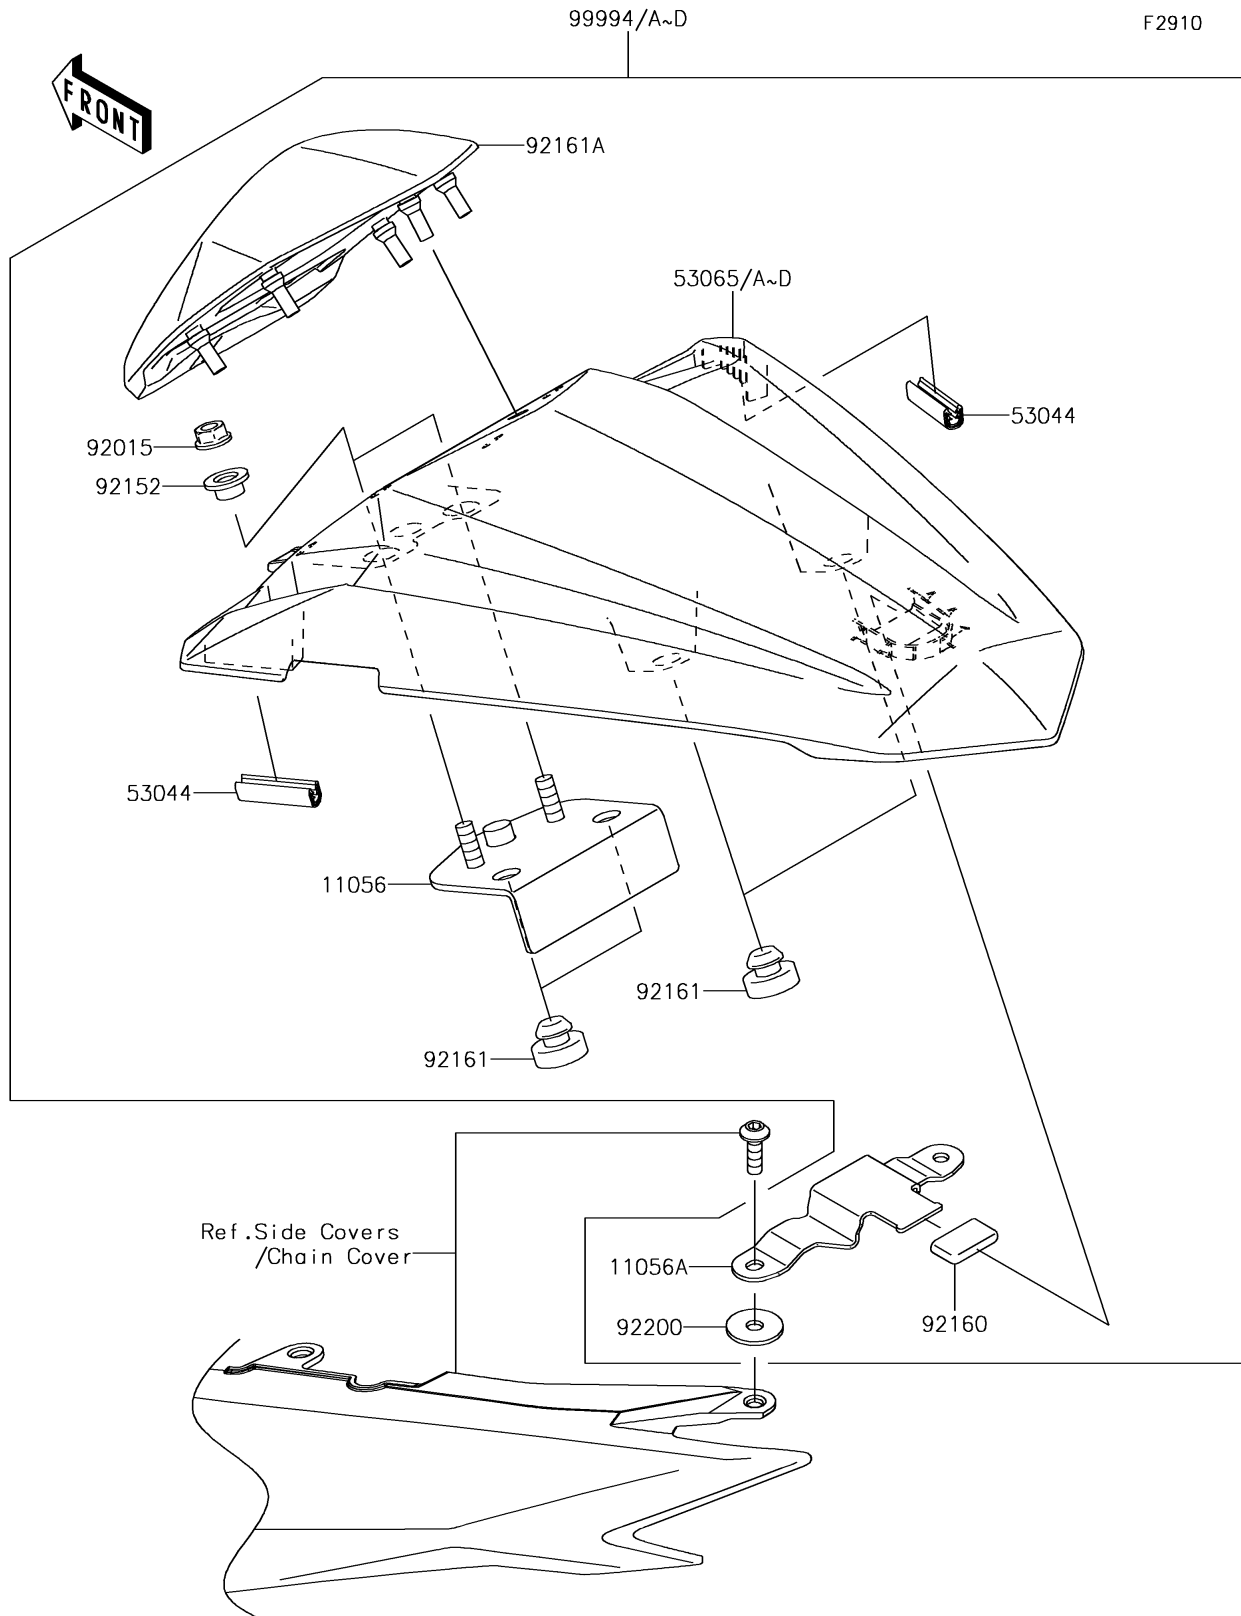

2017 Ninja 300 PARTS DIAGRAM

Accessory(Single Seat Cover)

2017 Ninja 300 PARTS LIST

Accessory(Single Seat Cover)

ITEM NAME	PART NUMBER	QUANTITY
BRACKET (Ref # 11056)	11056-1823	1
BRACKET (Ref # 11056A)	11056-2403	1
TRIM,L=30 (Ref # 53044)	53044-0001	2
COVER SEAT,P.B.WHITE (Ref # 53065B)	53065-0064-54X	1
COVER SEAT,C.P.BLUE (Ref # 53065C)	53065-0064-723	1
NUT,FLANGED,6MM (Ref # 92015)	92015-1367	2
COLLAR,6.8X10(16)X6.6 (Ref # 92152)	92152-0842	2
DAMPER (Ref # 92160)	92160-1190	1
DAMPER (Ref # 92161)	92161-0046	4
DAMPER,CUSHION (Ref # 92161A)	92161-1460	1
WASHER,6X20X1.6 (Ref # 92200)	92200-0212	2
KIT,SINGLE SEAT,P.B.WHITE (Ref # 99994B)	99994-0354-54X	1
KIT,SINGLE SEAT,C.P.BLUE (Ref # 99994C)	99994-0354-723	1