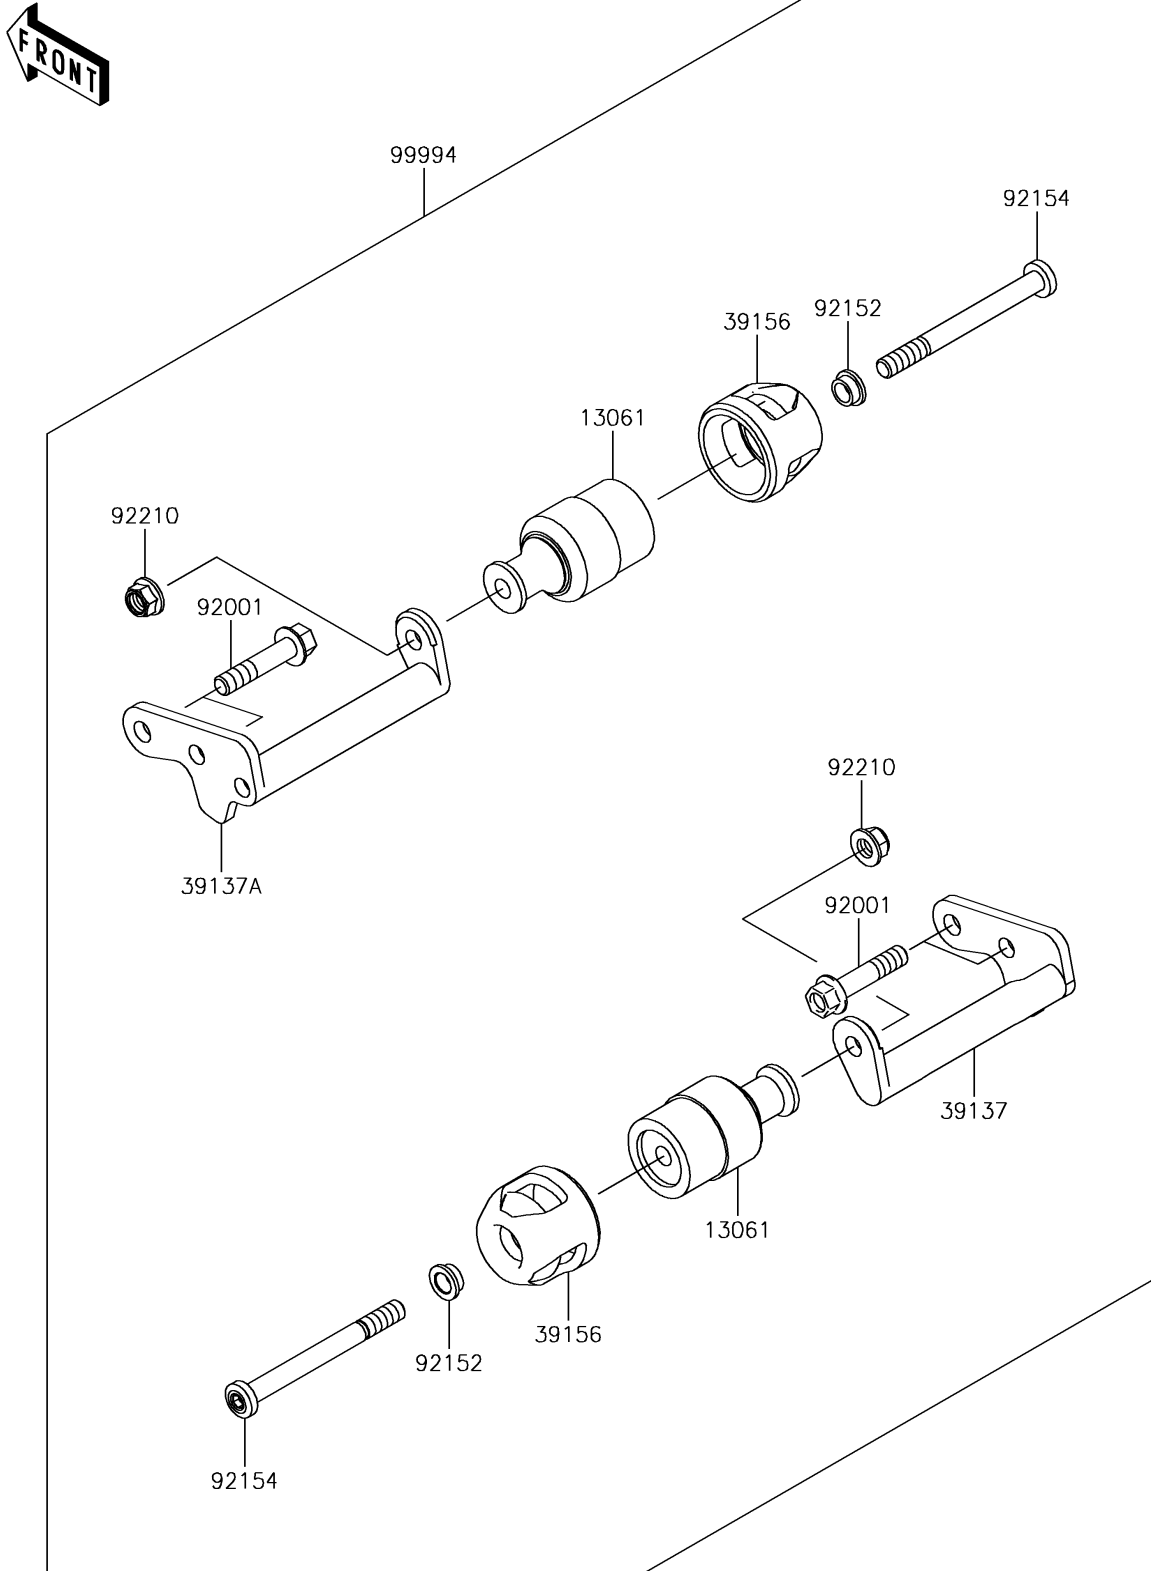

# 2017 Ninja 300 PARTS DIAGRAM

Accessory(Engine Guard)

F2910B

## 2017 Ninja 300 PARTS LIST

Accessory(Engine Guard)

ITEM NAME	PART NUMBER	QUANTITY
BOSS (Ref # 13061)	13061-0782	2
STAY-COMP (Ref # 39137)	39137-0633	1
STAY-COMP (Ref # 39137A)	39137-0634	1
PAD,SLIDER (Ref # 39156)	39156-1913	2
BOLT,BLACK,10X47 (Ref # 92001)	92001-1522	4
COLLAR,10.2X14X7 (Ref # 92152)	92152-2129	2
BOLT,SOCKET,10X105 (Ref # 92154)	92154-1767	2
NUT,LOCK,FLANGED,10MM (Ref # 92210)	92210-1081	2
KIT-ACCESSORY,ENGINE GUARD (Ref # 99994)	99994-0648	1