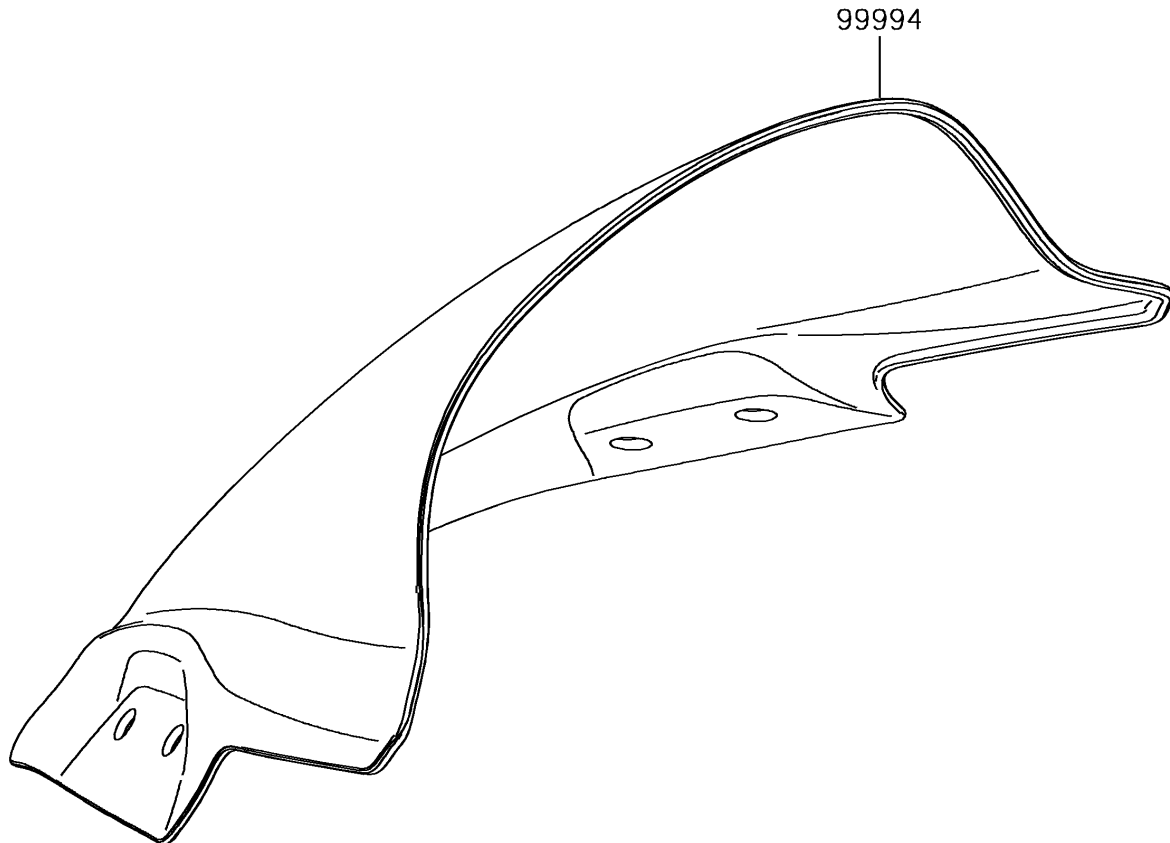

2017 Ninja 300 PARTS DIAGRAM

Accessory(Windshield)

F2910C

2017 Ninja 300 PARTS LIST

Accessory(Windshield)

ITEM NAME	PART NUMBER	QUANTITY
KIT-ACCESSORY,WINDSHIELD (Ref # 99994)	99994-0356	1