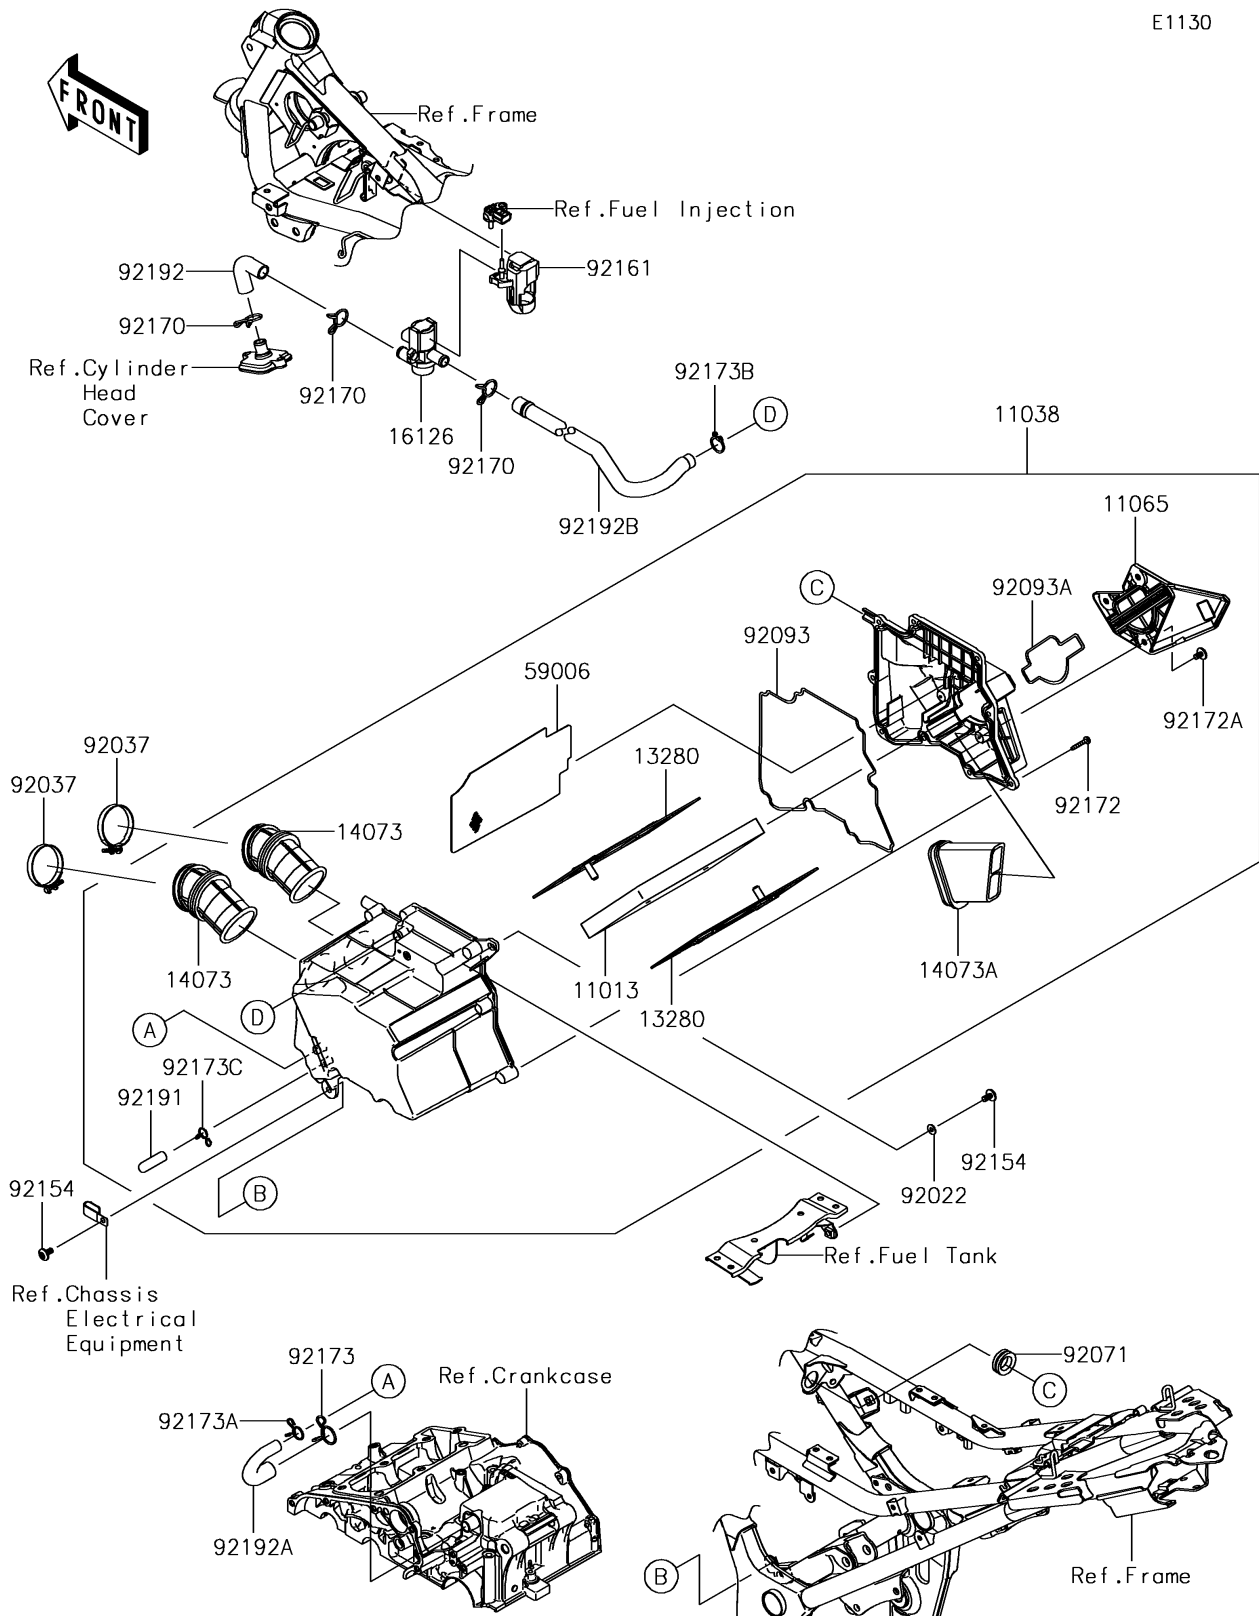

2016 Ninja 300 ABS KRT Edition PARTS DIAGRAM

Air Cleaner

E1130

2016 Ninja 300 ABS KRT Edition PARTS LIST

Air Cleaner

ITEM NAME	PART NUMBER	QUANTITY
ELEMENT-AIR FILTER (Ref # 11013)	11013-0020	1
CASE-ASSY-AIR FILTER (Ref # 11038)	11038-0046	1
CAP (Ref # 11065)	11065-0749	1
HOLDER,ELEMENT (Ref # 13280)	13280-0226	2
DUCT,THROTTLE BODY (Ref # 14073)	14073-0733	2
DUCT,INTAKE (Ref # 14073A)	14073-0762	1
VALVE,AIR CUT (Ref # 16126)	16126-0039	1
ARRESTER-FLAME (Ref # 59006)	59006-0014	1
WASHER,6.5X16X1.0 (Ref # 92022)	92022-1093	1
CLAMP,55MM (Ref # 92037)	92037-1486	2
GROMMET (Ref # 92071)	92071-0709	1
SEAL,CASE-AIR FILTER (Ref # 92093)	92093-0078	1
SEAL,CAP (Ref # 92093A)	92093-0144	1
BOLT,SOCKET,6X12 (Ref # 92154)	92154-0951	2
DAMPER,ACV (Ref # 92161)	92161-1424	1
CLAMP (Ref # 92170)	92170-1017	3
SCREW,TAPPING,5X25 (Ref # 92172)	92172-0296	9
SCREW,6X10 (Ref # 92172A)	92172-0970	3
CLAMP,20MM (Ref # 92173)	92173-0190	1
CLAMP,14MM (Ref # 92173A)	92173-0192	1
CLAMP,18MM (Ref # 92173B)	92173-0193	1
CLAMP,11.6MM (Ref # 92173C)	92173-0198	1
TUBE,8X12X40 (Ref # 92191)	92191-1795	1
TUBE,ACV-HEAD (Ref # 92192)	92192-0902	1
TUBE,BREATHER (Ref # 92192A)	92192-1097	1
TUBE,ACV-A/C (Ref # 92192B)	92192-1231	1