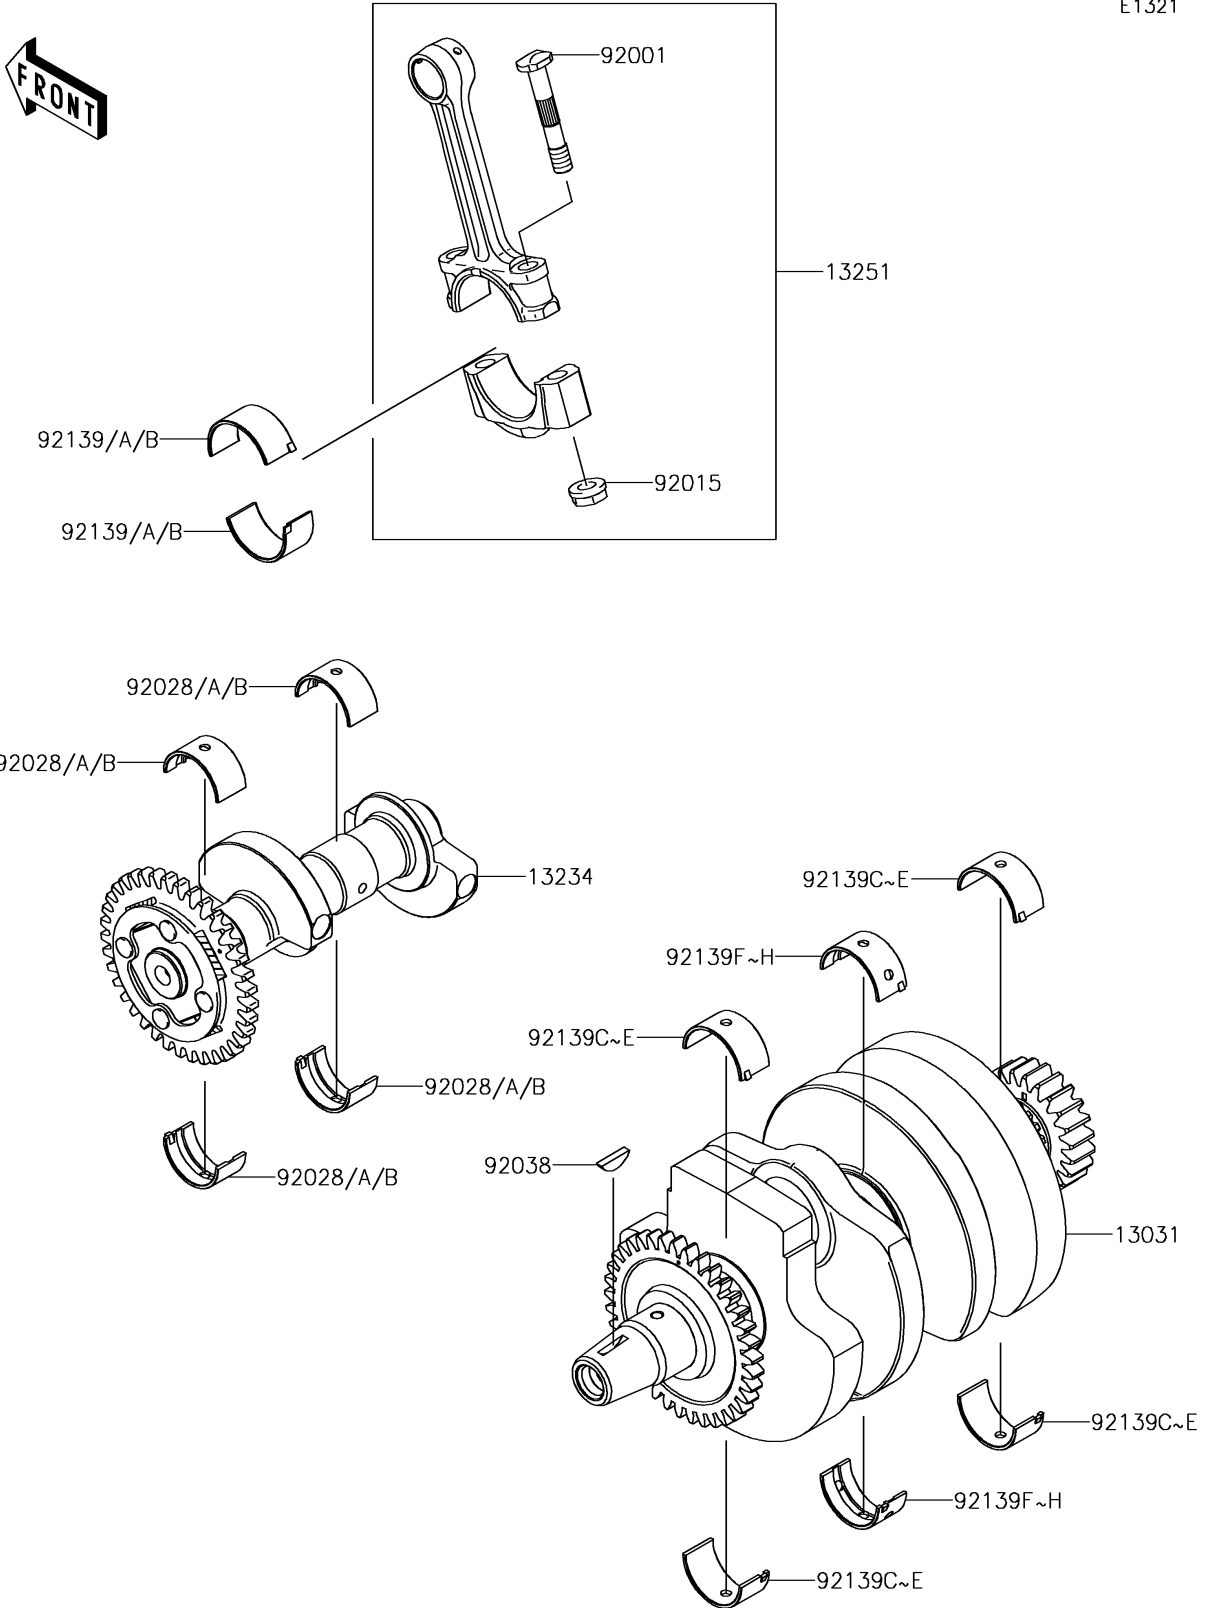

2016 Ninja 300 ABS KRT Edition PARTS DIAGRAM

Crankshaft

E1321

2016 Ninja 300 ABS KRT Edition PARTS LIST

Crankshaft

ITEM NAME	PART NUMBER	QUANTITY
CRANKSHAFT-COMP,B MK,RED (Ref # 13031)	13031-0770	1
SHAFT-COMP,BALANCER (Ref # 13234)	13234-0591	1
ROD-ASSY-CONNECTING,I (Ref # 13251)	13251-0037-II	2
BOLT,CONNECTING ROD,7MM (Ref # 92001)	92001-1793	4
NUT,CONNECTING ROD,7MM (Ref # 92015)	92015-1527	4
BUSHING,BALANCER,BLUE (Ref # 92028)	92028-1422	4
BUSHING,BALANCER,BLACK (Ref # 92028A)	92028-1423	AR
BUSHING,BALANCER,BROWN (Ref # 92028B)	92028-1424	AR
KEY,WOODRUFF (Ref # 92038)	92038-001	1
BUSHING,CONNECTING ROD,BLUE (Ref # 92139)	92139-0782	AR
BUSHING,CONNECTING ROD,BLACK (Ref # 92139A)	92139-0783	4
BUSHING,CONNECTING ROD,BROWN (Ref # 92139B)	92139-0784	AR
BUSHING,CRANK #1,BLUE (Ref # 92139C)	92139-0786	AR
BUSHING,CRANK #1,BLACK (Ref # 92139D)	92139-0787	AR
BUSHING,CRANK #1,YELLOW (Ref # 92139E)	92139-0788	4
BUSHING,CRANK #2,BLUE (Ref # 92139F)	92139-0790	AR
BUSHING,CRANK #2,BLACK (Ref # 92139G)	92139-0791	AR
BUSHING,CRANK #2,YELLOW (Ref # 92139H)	92139-0792	2