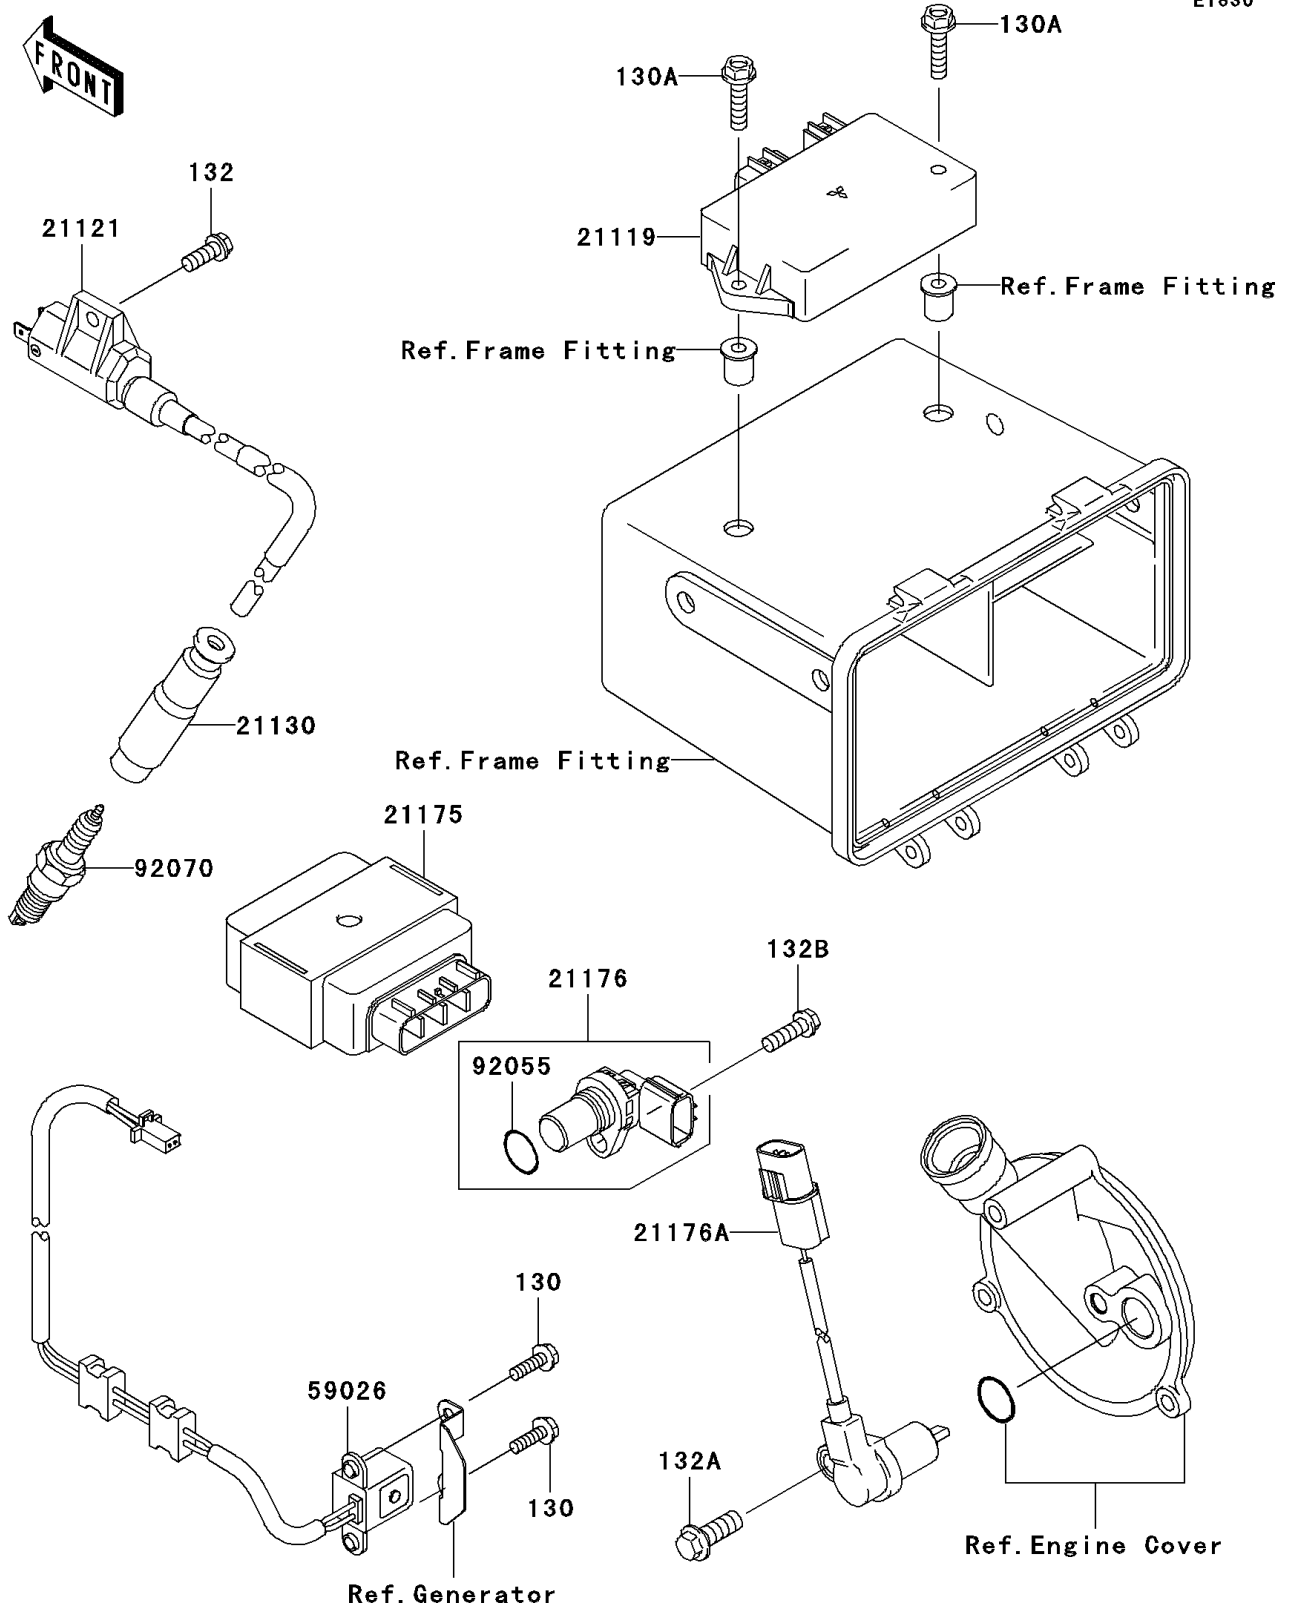

2004 Prairie 360 4X4 PARTS DIAGRAM

Ignition System

E1830

2004 Prairie 360 4X4 PARTS LIST

Ignition System

ITEM NAME	PART NUMBER	QUANTITY
BOLT-FLANGED,5X16 (Ref # 130)	130G0516	2
BOLT-FLANGED,6X25 (Ref # 130A)	130J0625	2
BOLT-FLANGED-SMALL,6X16 (Ref # 132)	132H0616	1
BOLT-FLANGED-SMALL,8X22 (Ref # 132A)	132H0822	1
BOLT-FLANGED-SMALL,6X20 (Ref # 132B)	132Y0620	1
IGNITER (Ref # 21119)	21119-1627	1
COIL-IGNITION (Ref # 21121)	21121-1160	1
CAP-SPARK PLUG (Ref # 21130)	21130-1071	1
CONTROL UNIT-ELECTRONIC (Ref # 21175)	21175-0086	1
SENSOR,SPEED (Ref # 21176)	21176-1104	1
SENSOR,REVERSE (Ref # 21176A)	21176-1109	1
COIL-PULSING (Ref # 59026)	59026-1110	1
RING-O (Ref # 92055)	92055-1718	1
PLUG-SPARK,DPR8EA-9(NGK) (Ref # 92070)	92070-1065	1