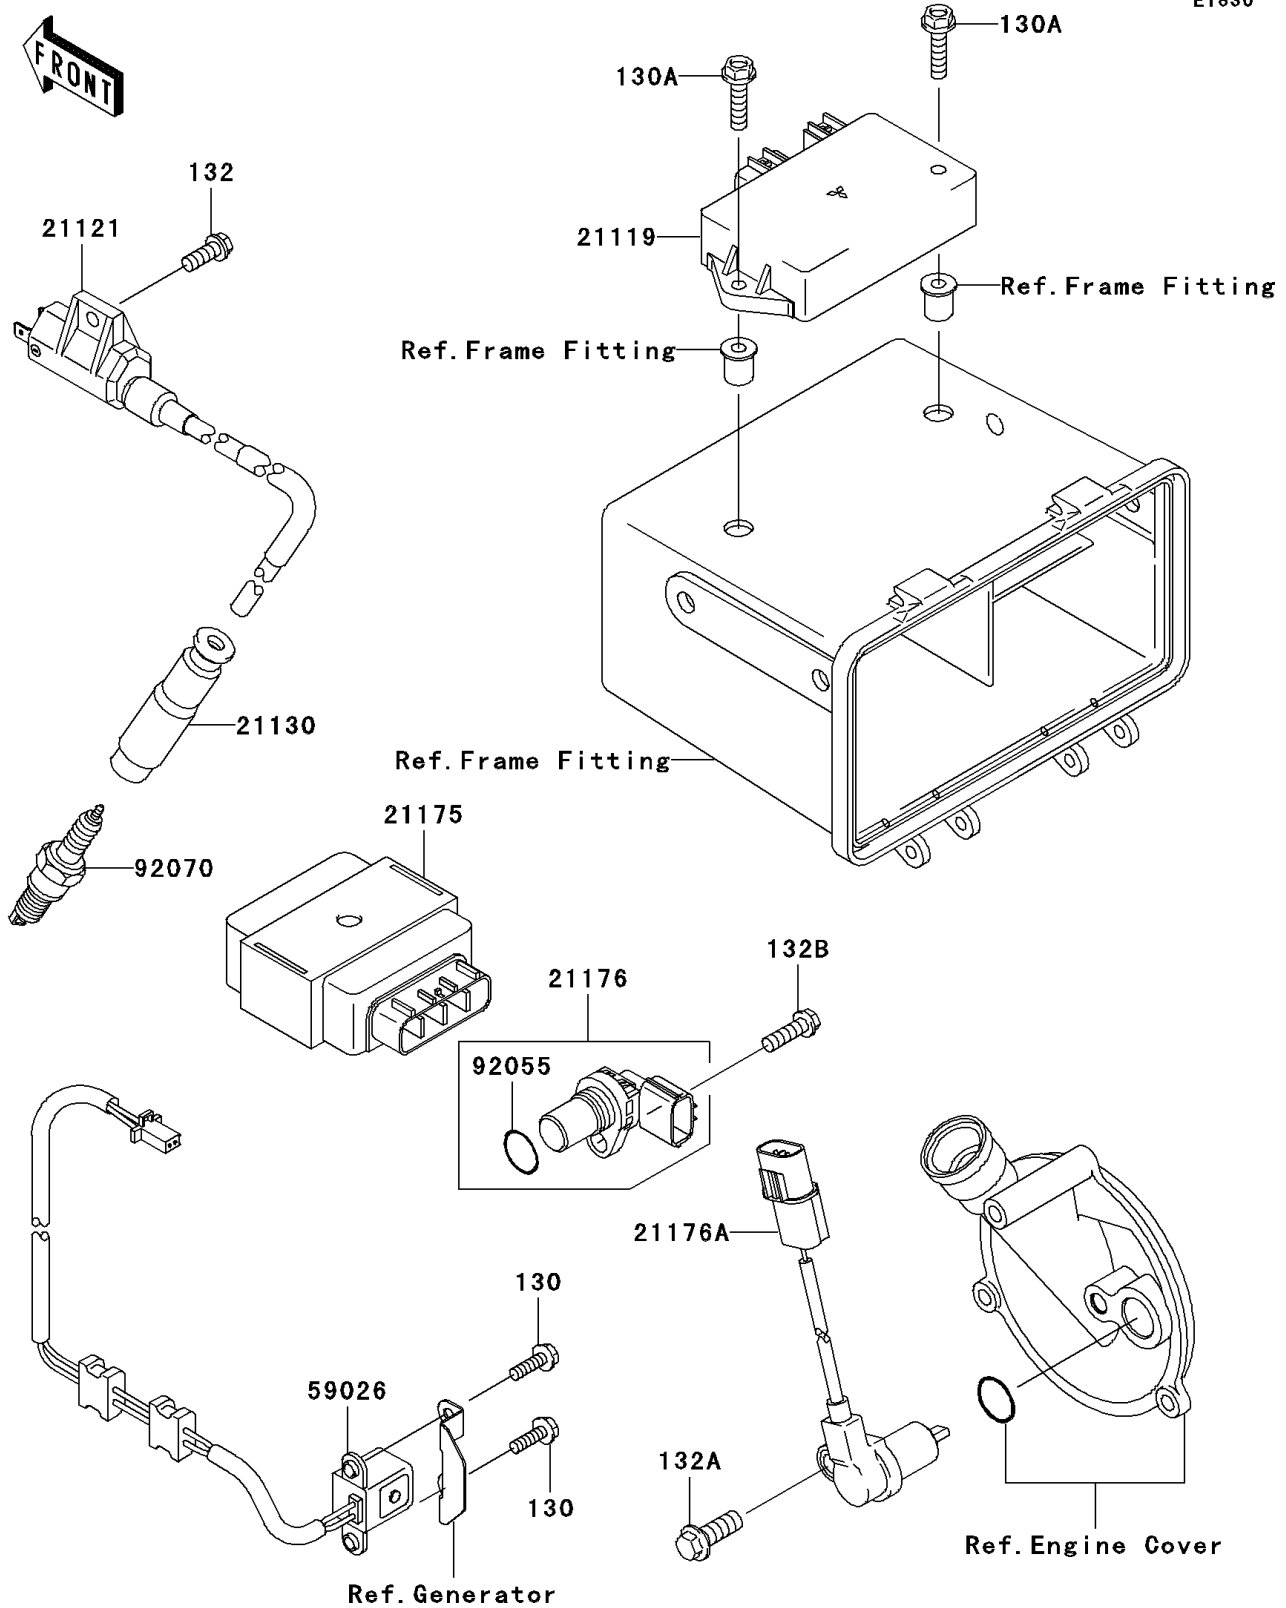

2005 Prairie 360 4X4 PARTS DIAGRAM

Ignition System

E1830

2005 Prairie 360 4X4 PARTS LIST

Ignition System

ITEM NAME	PART NUMBER	QUANTITY
BOLT-FLANGED,5X16 (Ref # 130)	130G0516	2
BOLT-FLANGED,6X25 (Ref # 130A)	130J0625	2
BOLT-FLANGED-SMALL,6X16 (Ref # 132)	132H0616	1
BOLT-FLANGED-SMALL,8X22 (Ref # 132A)	132H0822	1
BOLT-FLANGED-SMALL,6X20 (Ref # 132B)	132Y0620	1
IGNITER (Ref # 21119)	21119-1627	1
COIL-IGNITION (Ref # 21121)	21121-1160	1
CAP-SPARK PLUG (Ref # 21130)	21130-1071	1
CONTROL UNIT-ELECTRONIC (Ref # 21175)	21175-0086	1
SENSOR,SPEED (Ref # 21176)	21176-1104	1
SENSOR,REVERSE (Ref # 21176A)	21176-1109	1
COIL-PULSING (Ref # 59026)	59026-1110	1
RING-O (Ref # 92055)	92055-1718	1
PLUG-SPARK,DPR8EA-9(NGK) (Ref # 92070)	92070-1065	1