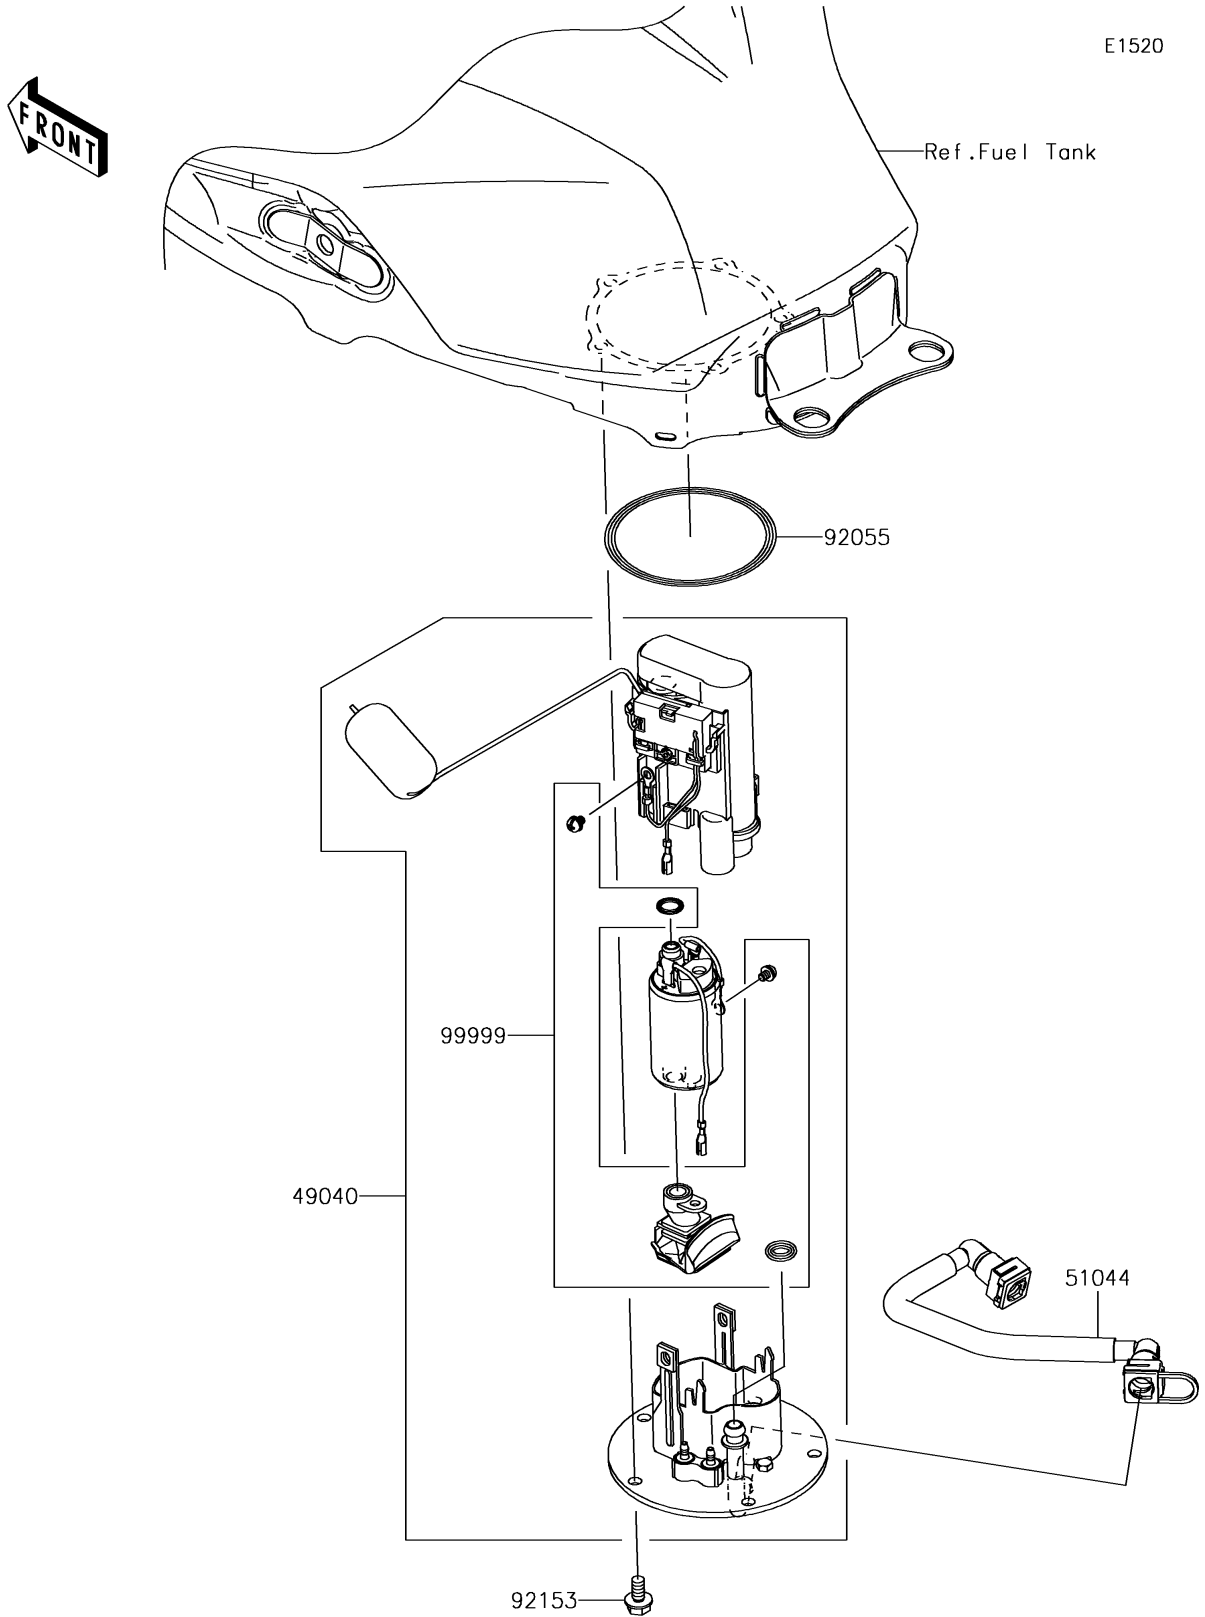

2016 Ninja 300 ABS PARTS DIAGRAM

Fuel Pump

2016 Ninja 300 ABS PARTS LIST

Fuel Pump

| ITEM NAME | PART NUMBER | QUANTITY |
|---------------------------------|-------------|----------|
| PUMP-FUEL (Ref # 49040) | 49040-0713 | 1 |
| TUBE-ASSY,FUEL (Ref # 51044) | 51044-0852 | 1 |
| RING-O,74.6X5.7 (Ref # 92055) | 92055-0728 | 1 |
| BOLT,FLANGED,6X12 (Ref # 92153) | 92153-1295 | 5 |
| KIT,FUEL FILTER (Ref # 99999) | 99999-0524 | 1 |