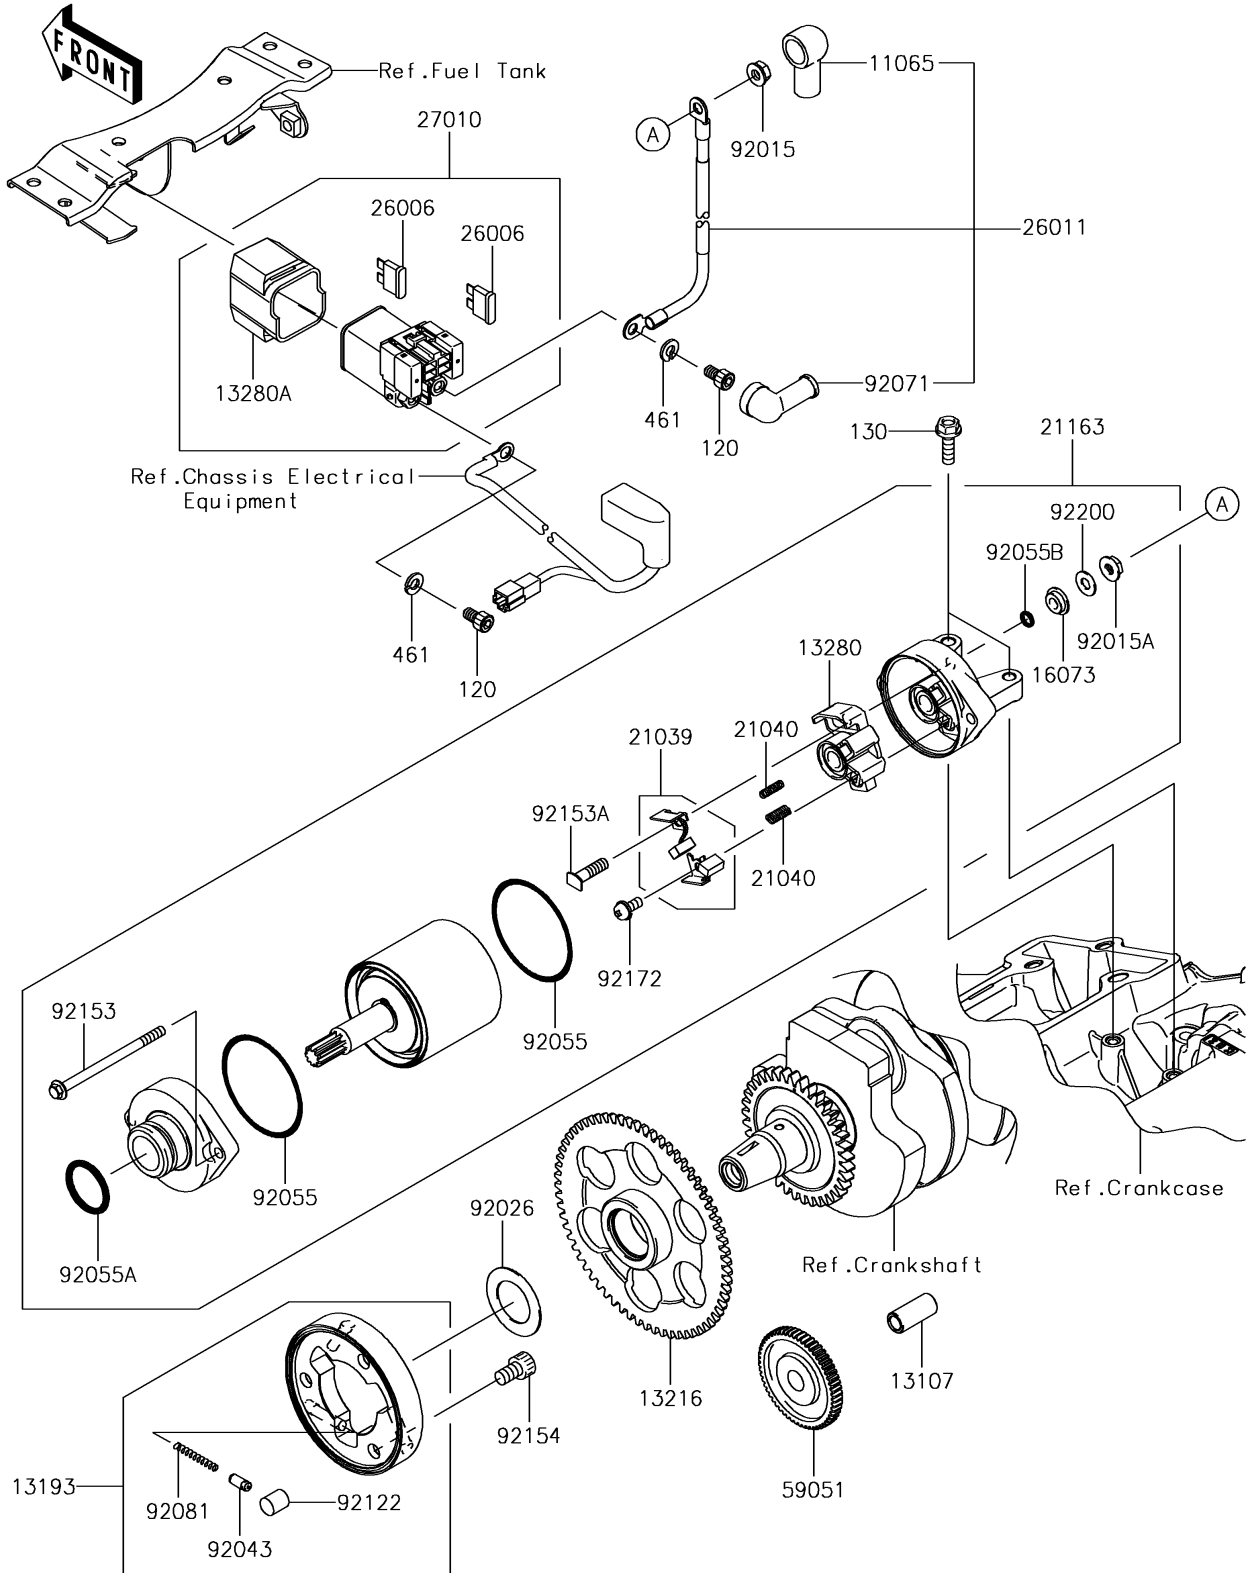

2017 Ninja 300 ABS KRT Edition PARTS DIAGRAM

Starter Motor

E1840

2017 Ninja 300 ABS KRT Edition PARTS LIST

Starter Motor

ITEM NAME	PART NUMBER	QUANTITY
CAP (Ref # 11065)	11065-0213	1
BOLT-SOCKET,6X10 (Ref # 120)	120CB0610	2
BOLT-FLANGED,6X20 (Ref # 130)	130BA0620	2
SHAFT,7.8X12X26.5 (Ref # 13107)	13107-0743	1
CLUTCH-ASSY-ONEWAY (Ref # 13193)	13193-1002	1
GEAR-COMP,ONEWAY CLUTCH,65T (Ref # 13216)	13216-0880	1
HOLDER (Ref # 13280)	13280-0261	1
HOLDER (Ref # 13280A)	13280-0301	1
INSULATOR (Ref # 16073)	16073-0053	1
BRUSH,CARBON SET (Ref # 21039)	21039-0005	1
SPRING-BRUSH (Ref # 21040)	21040-0003	2
STARTER-ELECTRIC (Ref # 21163)	21163-0717	1
FUSE,BLADE,30A,GREEN (Ref # 26006)	26006-1006	2
WIRE-LEAD,STARTER (Ref # 26011)	26011-0808	1
SWITCH,MAGNETIC (Ref # 27010)	27010-0099	1
WASHER-SPRING,6MM (Ref # 461)	461DA0600	2
GEAR-SPUR,IDLER (Ref # 59051)	59051-0722	1
NUT,FLANGED,6MM (Ref # 92015)	92015-1367	1
NUT,STARTER MOTOR (Ref # 92015A)	92015-1476	1
SPACER,25.2X40X1.0 (Ref # 92026)	92026-0846	1
PIN (Ref # 92043)	92043-132	3
RING-O (Ref # 92055)	92055-0136	2
RING-O (Ref # 92055A)	92055-1276	1
RING-O,4.5X2.0 (Ref # 92055B)	92055-1370	1
GROMMET (Ref # 92071)	92071-0705	1
SPRING,COIL (Ref # 92081)	92081-159	3
ROLLER (Ref # 92122)	92122-006	3
BOLT,SET (Ref # 92153)	92153-1851	2
BOLT (Ref # 92153A)	92153-1866	1

2017 Ninja 300 ABS KRT Edition PARTS LIST

Starter Motor

ITEM NAME	PART NUMBER	QUANTITY
BOLT,SOCKET,8X13 (Ref # 92154)	92154-0175	3
SCREW (Ref # 92172)	92172-0334	1
WASHER (Ref # 92200)	92200-0386	1