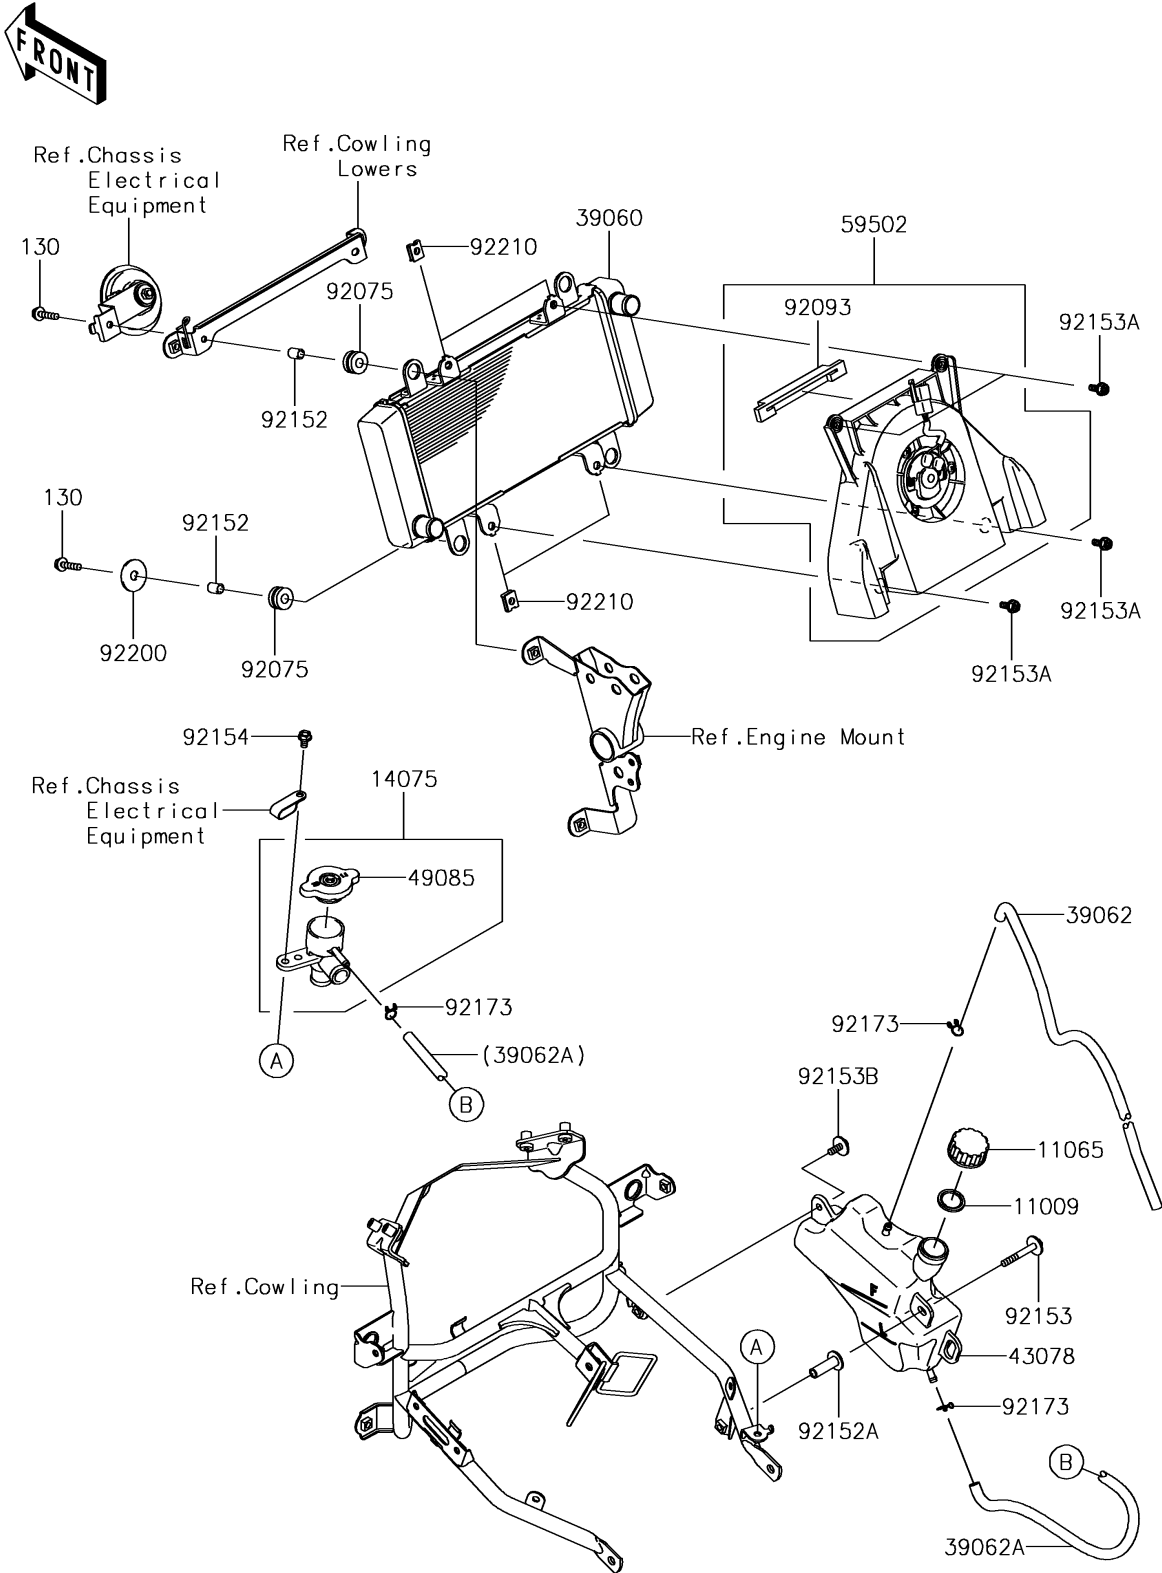

# 2017 Ninja 300 ABS KRT Edition PARTS DIAGRAM

Radiator

E3032

## 2017 Ninja 300 ABS KRT Edition PARTS LIST

### Radiator

ITEM NAME	PART NUMBER	QUANTITY
GASKET,RESERVOIR TANK CAP (Ref # 11009)	11009-1145	1
CAP (Ref # 11065)	11065-0969	1
BOLT-FLANGED,6X25 (Ref # 130)	130BA0625	4
CAP-ASSY,RADIATOR (Ref # 14075)	14075-1061	1
RADIATOR (Ref # 39060)	39060-0710	1
HOSE-COOLING,OVERFLOW (Ref # 39062)	39062-0335	1
HOSE-COOLING,RESERVOIR (Ref # 39062A)	39062-0629	1
RESERVOIR (Ref # 43078)	43078-0558	1
CAP-ASSY-PRESSURE (Ref # 49085)	49085-1066	1
FAN-ASSY (Ref # 59502)	59502-0050	1
DAMPER,10X24X12 (Ref # 92075)	92075-1690	4
SEAL (Ref # 92093)	92093-0587	1
COLLAR,6.8X10X13 (Ref # 92152)	92152-0846	4
COLLAR,L=29 (Ref # 92152A)	92152-1591	1
BOLT,6X45 (Ref # 92153)	92153-0003	1
BOLT (Ref # 92153A)	92153-0531	4
BOLT,FLANGED-SMALL,6X16 (Ref # 92153B)	92153-1798	1
BOLT,UPSET-WP,6X16 (Ref # 92154)	92154-0961	1
CLAMP (Ref # 92173)	92173-0050	3
WASHER,6.5X24X1.6 (Ref # 92200)	92200-0789	2
NUT (Ref # 92210)	92210-1323	4