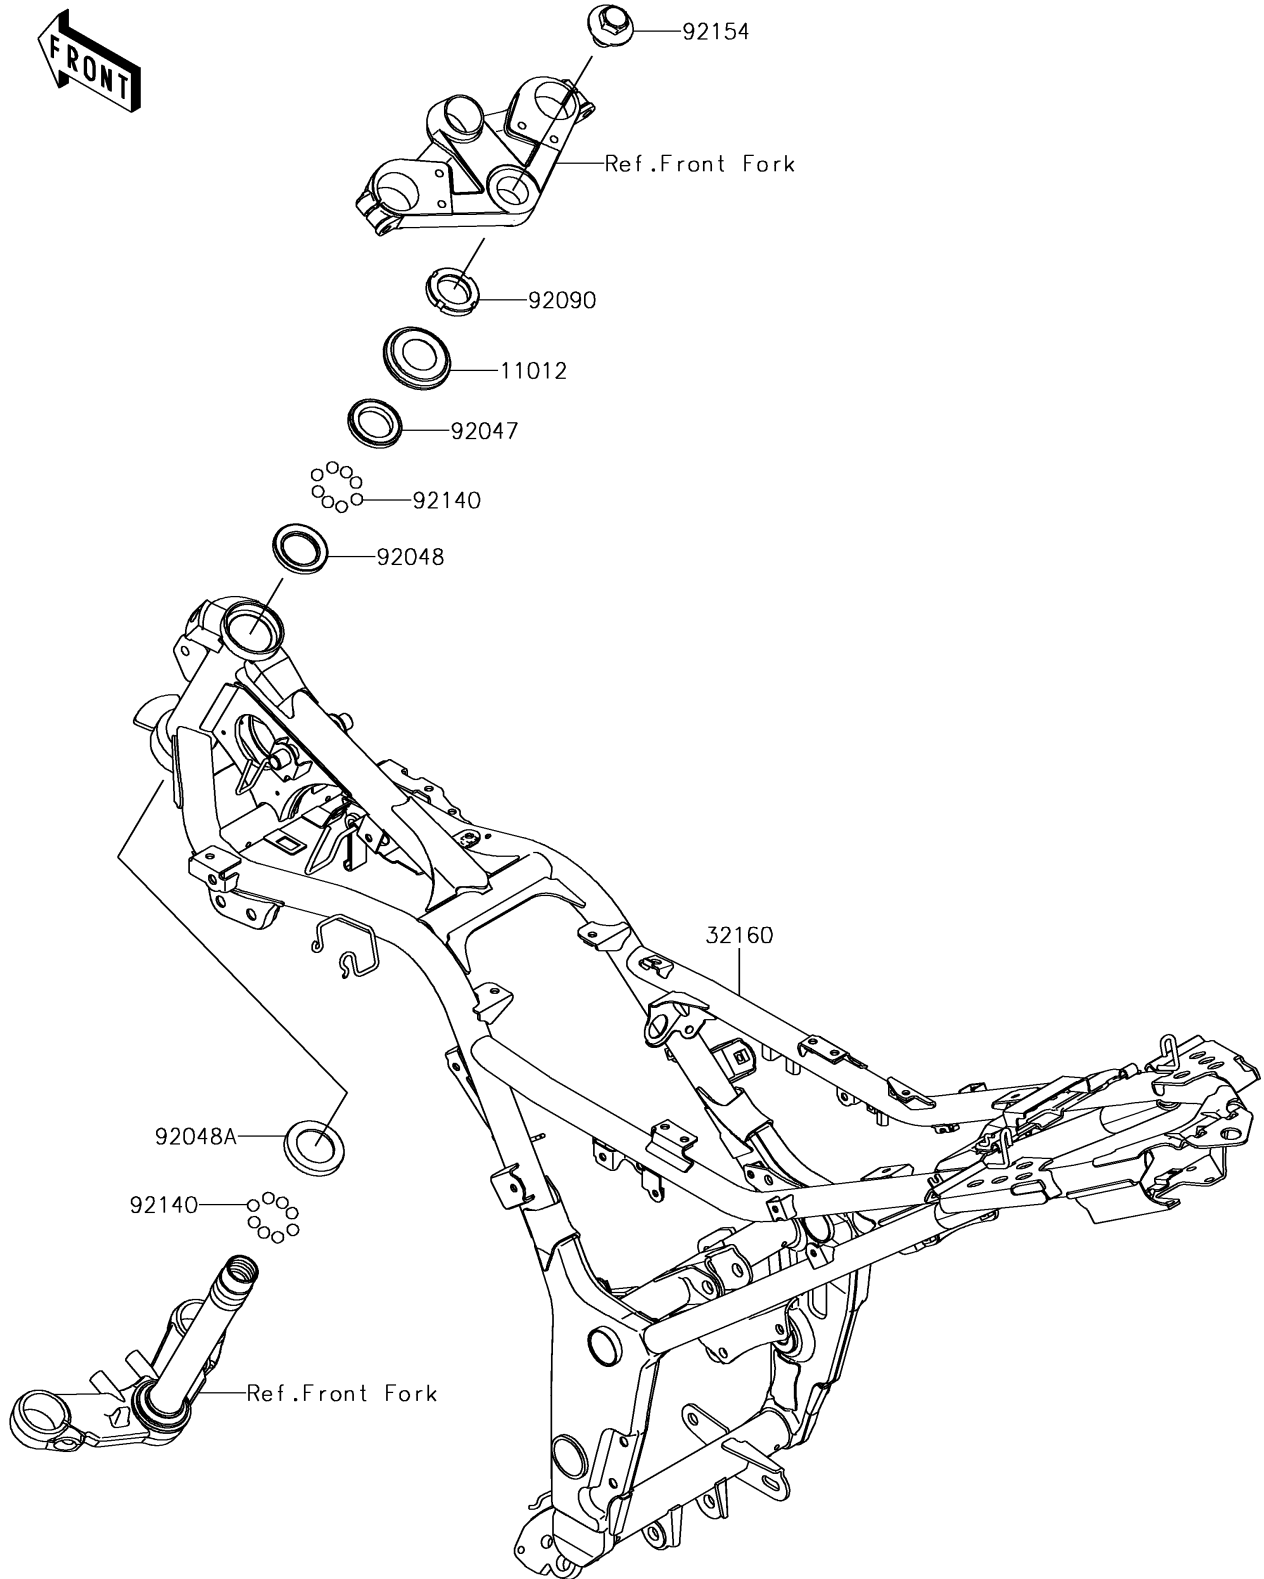

2016 Ninja 300 ABS KRT Edition PARTS DIAGRAM

Frame

F2120

2016 Ninja 300 ABS KRT Edition PARTS LIST

Frame

ITEM NAME	PART NUMBER	QUANTITY
CAP,STEERING STEM (Ref # 11012)	11012-1898	1
FRAME-COMP,F.S.BLACK (Ref # 32160)	32160-0784-18R	1
RACE,STEERING STEM BEARING (Ref # 92047)	92047-011	1
RACE,STEERING STEM BEARING (Ref # 92048)	92048-006	1
RACE,STEERING STEM BEARING (Ref # 92048A)	92048-008	1
NUT,30MM (Ref # 92090)	92090-007	1
BALL,6.35MM (Ref # 92140)	92140-0008	39
BOLT,FLANGED,16X22 (Ref # 92154)	92154-1152	1