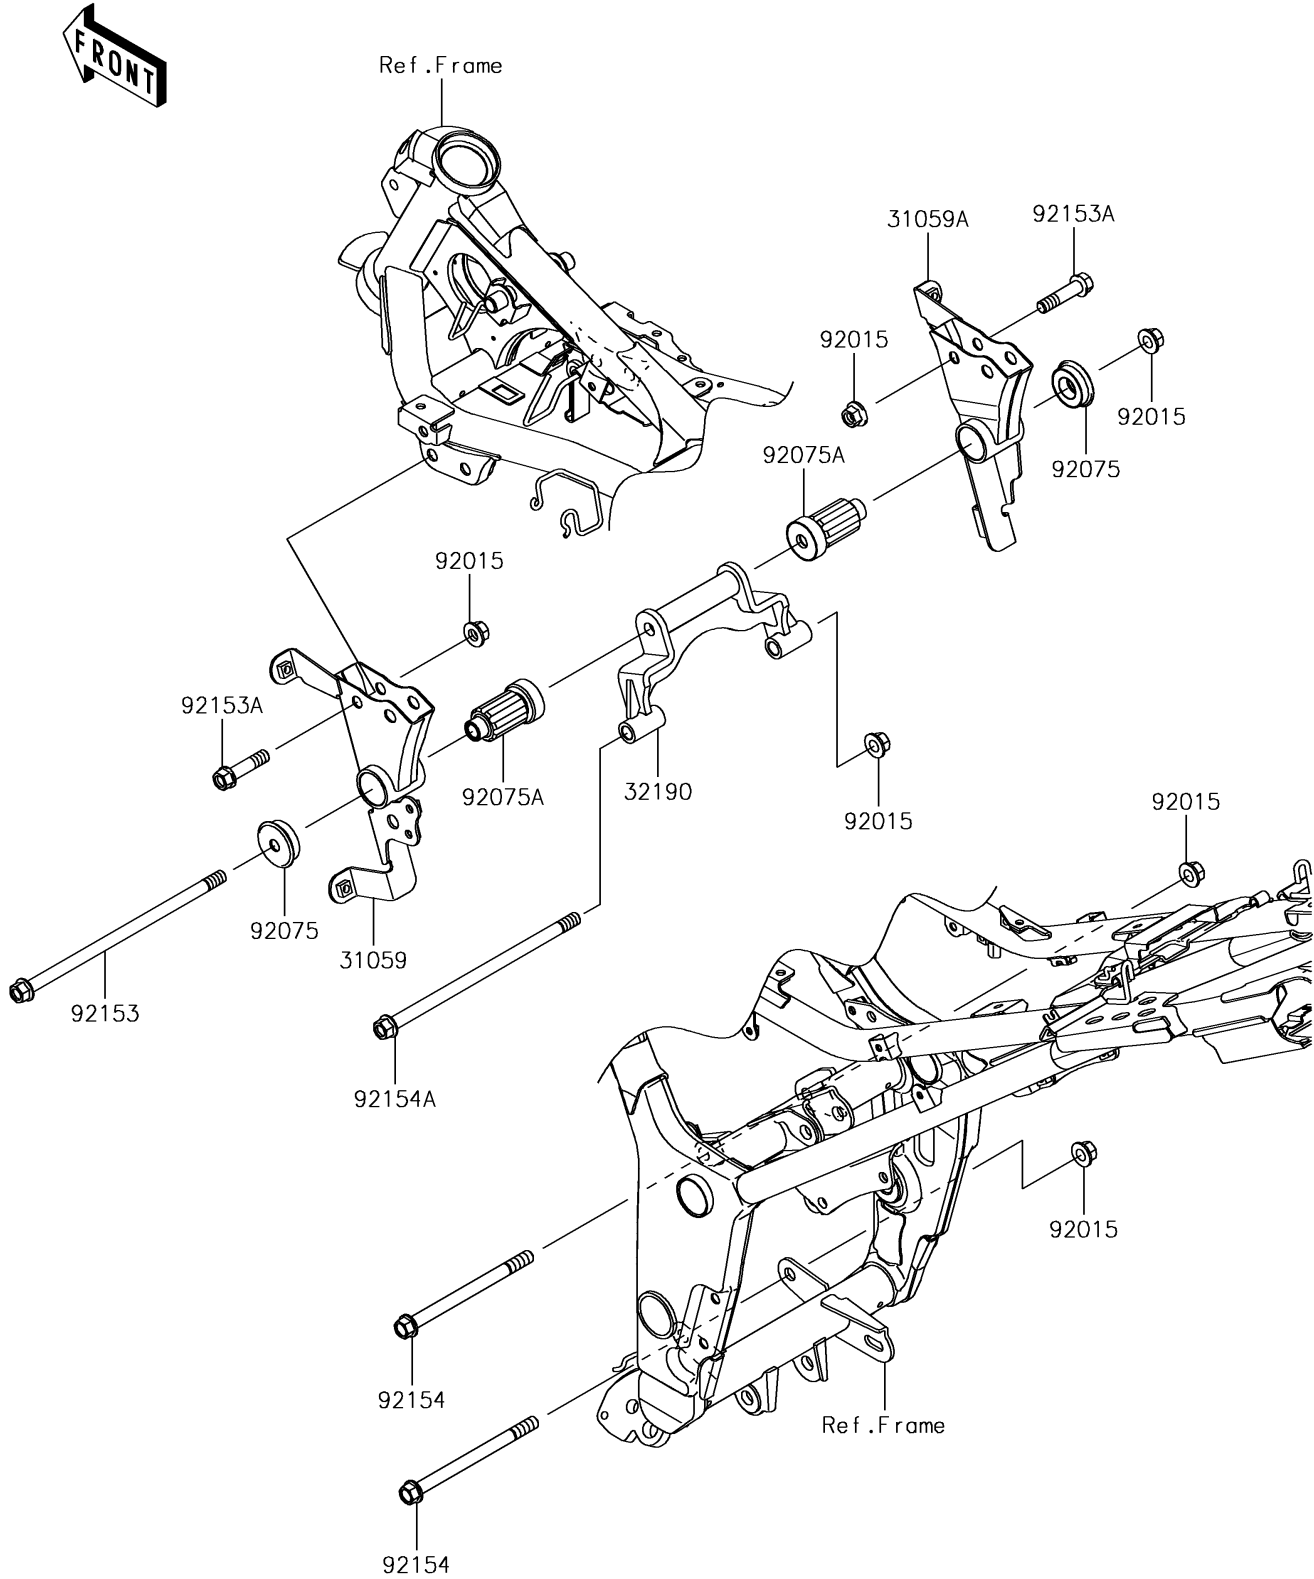

2016 Ninja 300 ABS PARTS DIAGRAM

Engine Mount(BGF-BHFA)

F2122

2016 Ninja 300 ABS PARTS LIST

Engine Mount(BGF-BHFA)

ITEM NAME	PART NUMBER	QUANTITY
BRACKET-COMP-ENGINE,LH (Ref # 31059)	31059-0061	1
BRACKET-COMP-ENGINE,RH (Ref # 31059A)	31059-0062	1
BRACKET-ENGINE (Ref # 32190)	32190-0629	1
NUT,FLANGED,10MM (Ref # 92015)	92015-1415	8
DAMPER,ENGINE MOUNT (Ref # 92075)	92075-1738	2
DAMPER,ENGINE MOUNT,MAIN (Ref # 92075A)	92075-1739	2
BOLT,FLANGED,10X240 (Ref # 92153)	92153-0559	1
BOLT,FLANGED,10X42 (Ref # 92153A)	92153-1957	4
BOLT,FLANGED,10X135 (Ref # 92154)	92154-0359	2
BOLT,FLANGED,10X210 (Ref # 92154A)	92154-0360	1