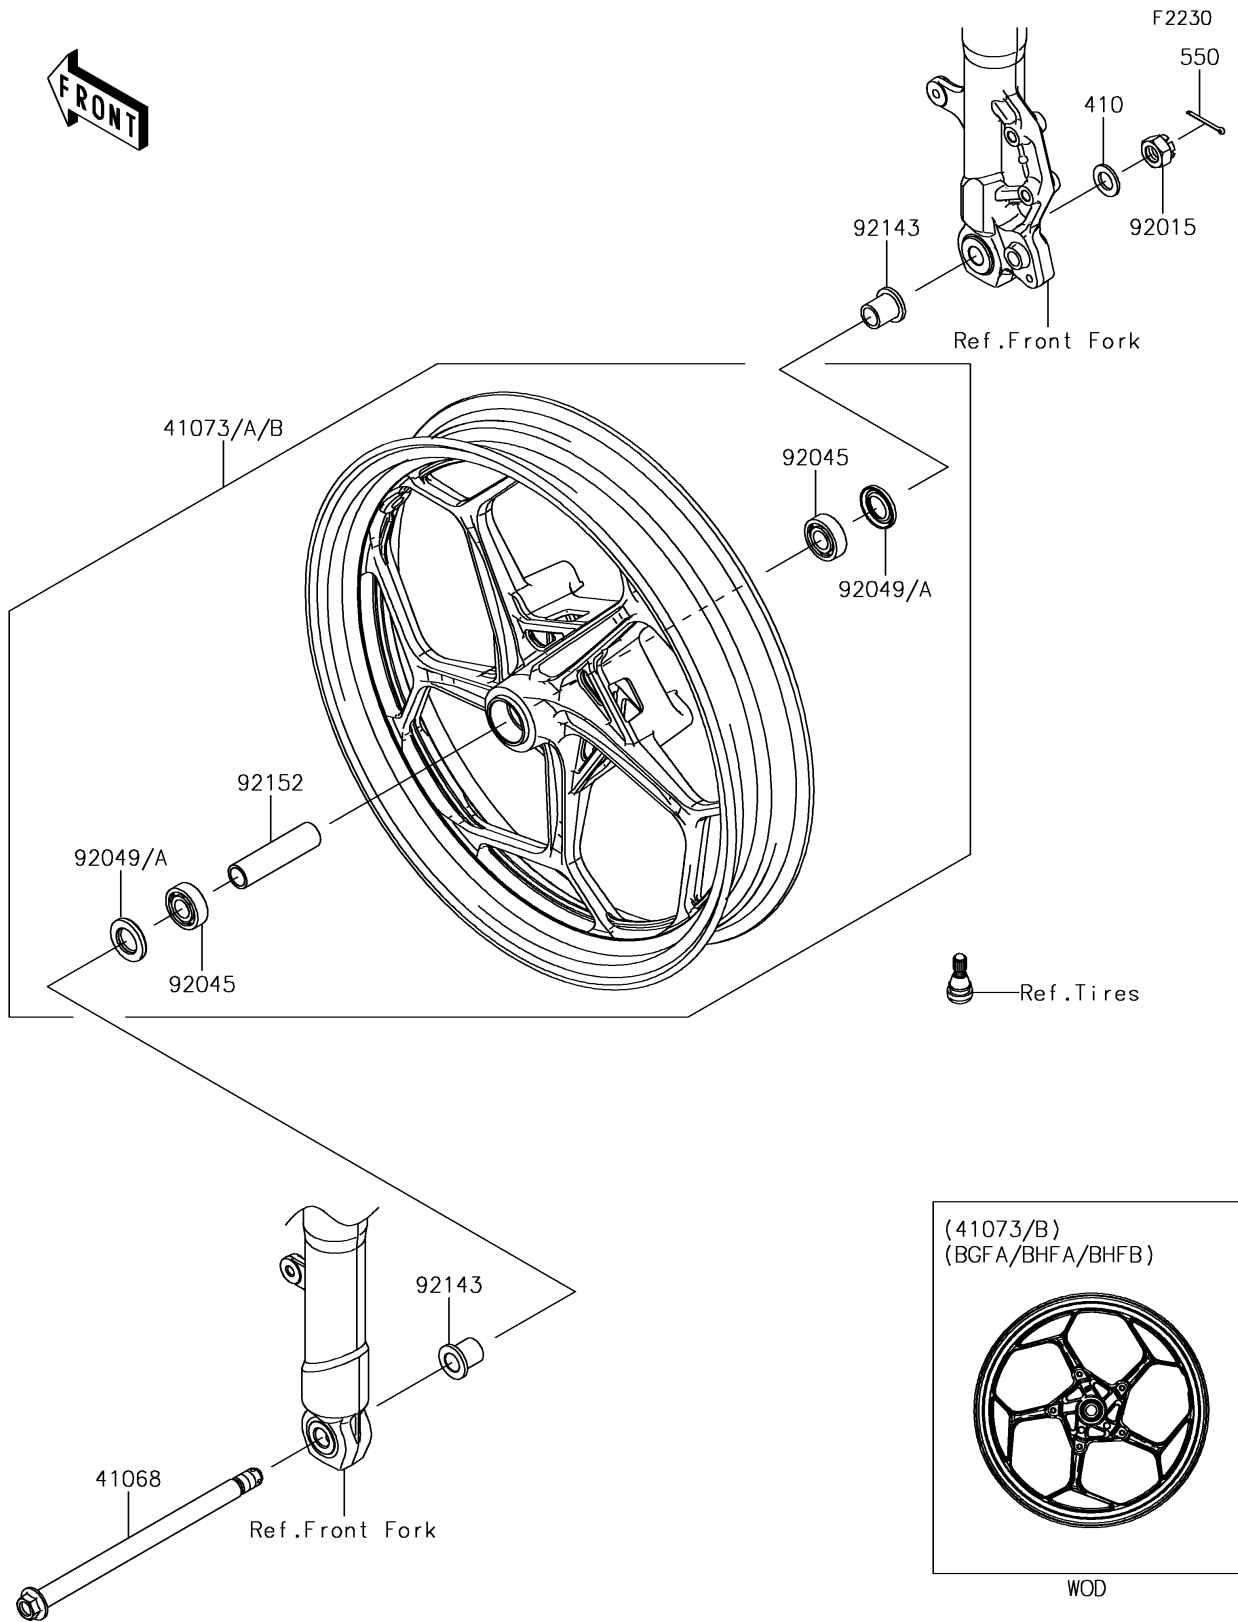

# 2017 Ninja 300 ABS KRT Edition PARTS DIAGRAM

Front Wheel

## 2017 Ninja 300 ABS KRT Edition PARTS LIST

### Front Wheel

ITEM NAME	PART NUMBER	QUANTITY
WASHER-PLAIN-SMALL,14MM (Ref # 410)	410AA1400	1
AXLE,FR (Ref # 41068)	41068-0024	1
WHEEL-ASSY,FR,G.BLACK (Ref # 41073)	41073-0651-QT	1
PIN-COTTER,3.0X30 (Ref # 550)	550AA3030	1
NUT,CASTLE,14MM (Ref # 92015)	92015-1765	1
BEARING-BALL,15X35X11 (Ref # 92045)	92045-0734	2
SEAL-OIL (Ref # 92049A)	92049-0136	2
COLLAR,FR AXLE,L=24 (Ref # 92143)	92143-1187	2
COLLAR,15.1X20X80 (Ref # 92152)	92152-1586	1