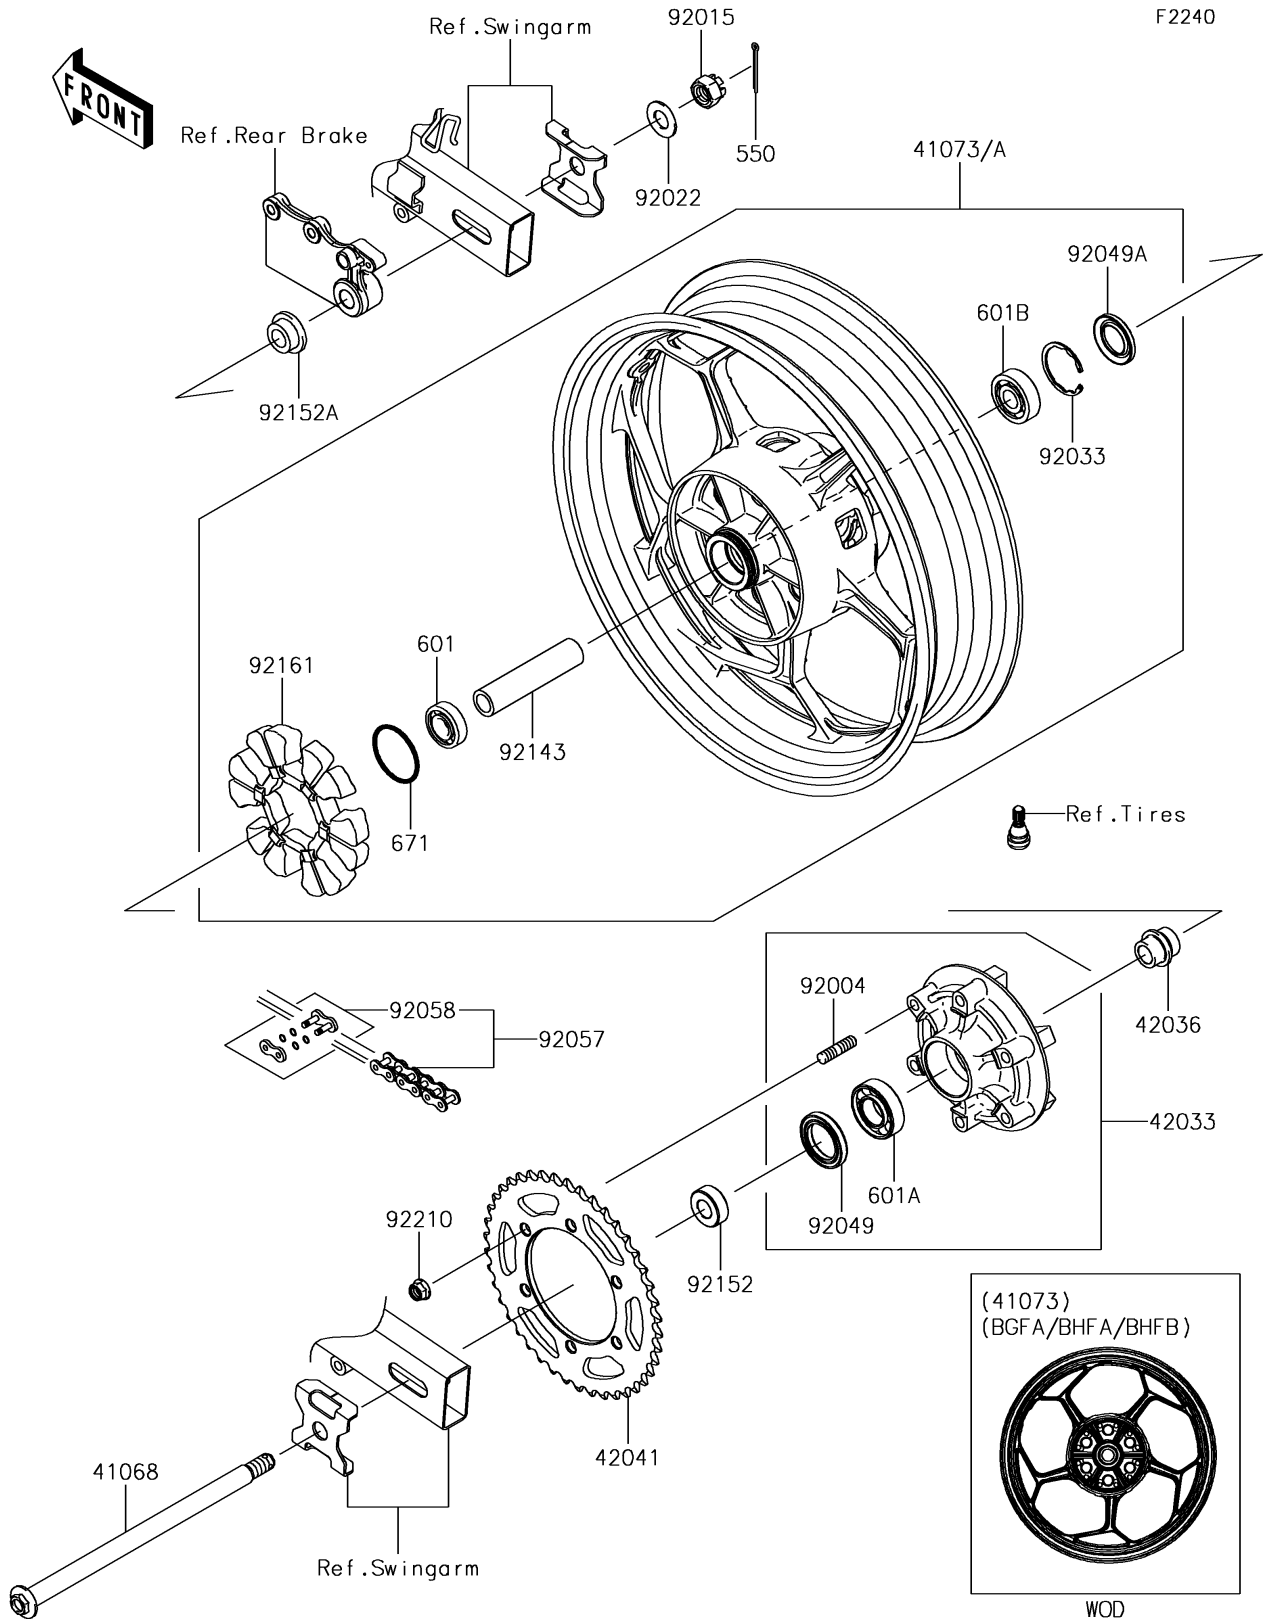

2016 Ninja 300 ABS PARTS DIAGRAM

Rear Wheel/Chain

2016 Ninja 300 ABS PARTS LIST

Rear Wheel/Chain

ITEM NAME	PART NUMBER	QUANTITY
AXLE,RR (Ref # 41068)	41068-1223	1
WHEEL-ASSY,RR,BLACK (Ref # 41073A)	41073-0652-R2	1
COUPLING-ASSY,RR HUB (Ref # 42033)	42033-0574	1
SLEEVE,RR HUB,L=30 (Ref # 42036)	42036-1055	1
SPROCKET-HUB,42T (Ref # 42041)	42041-0118	1
PIN-COTTER,4.0X35 (Ref # 550)	550AA4035	1
BEARING-BALL,#6203UUC3 (Ref # 601)	601B6203UU	1
BEARING-BALL,#6205G (Ref # 601A)	601B6205G	1
BEARING-BALL,6303LLUC3/2ASU68 (Ref # 601B)	601B6303UU	1
O RING,50MM (Ref # 671)	671B2550	1
STUD,10X19 (Ref # 92004)	92004-0048	6
NUT,CASTLE,16MM (Ref # 92015)	92015-1947	1
WASHER,17.5X34X2.0 (Ref # 92022)	92022-1916	1
RING-SNAP,47MM (Ref # 92033)	92033-1042	1
SEAL-OIL,35X52X7 (Ref # 92049)	92049-0730	1
SEAL-OIL,BJN28475 (Ref # 92049A)	92049-1056	1
CHAIN,DRIVE,EK520SR-O2X106L (Ref # 92057)	92057-0019	1
JOINT-CHAIN,DRIVE (Ref # 92058)	92058-1102	1
COLLAR,RR HUB,L=111 (Ref # 92143)	92143-1416	1
COLLAR,17X35X13 (Ref # 92152)	92152-0843	1
COLLAR,17X28(38)X15 (Ref # 92152A)	92152-0844	1
DAMPER,RR HUB SHOCK (Ref # 92161)	92161-0700	1
NUT,LOCK,FLANGED,10MM (Ref # 92210)	92210-0276	6