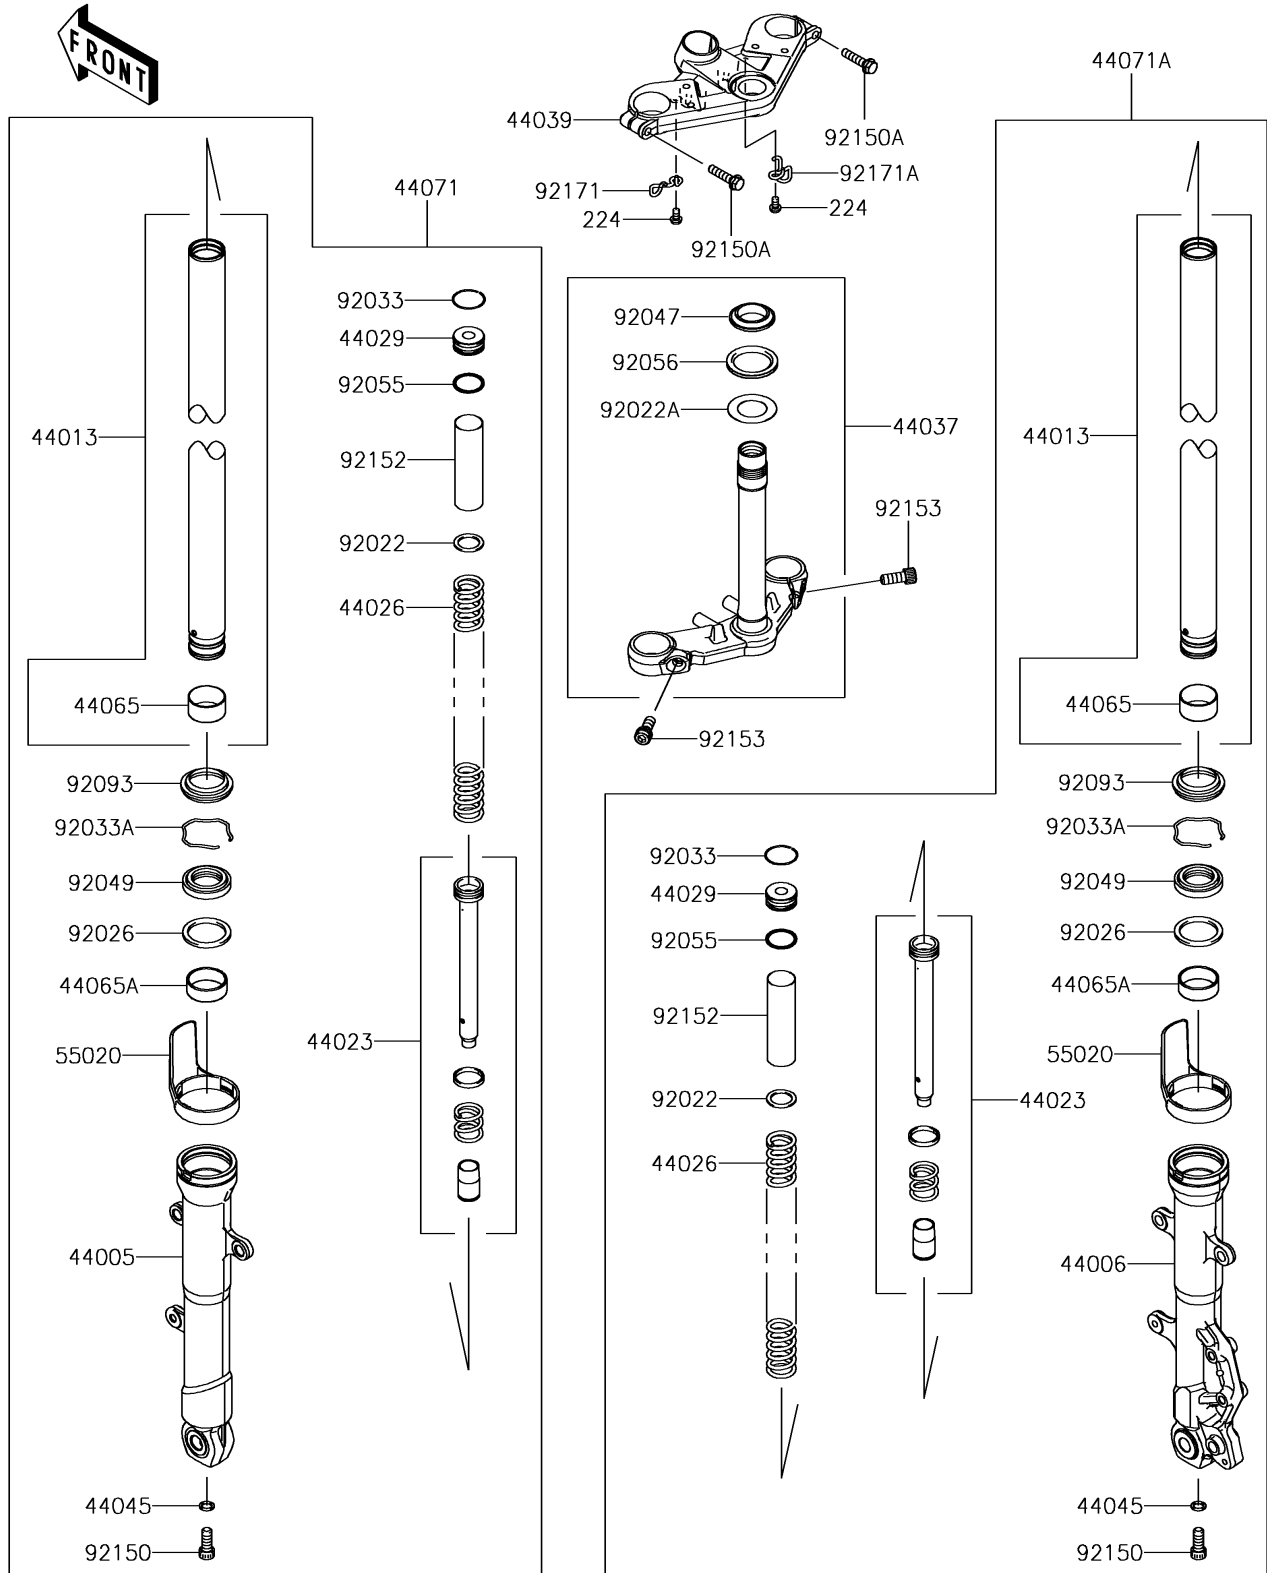

# 2017 Ninja 300 ABS PARTS DIAGRAM

Front Fork

F2340

## 2017 Ninja 300 ABS PARTS LIST

### Front Fork

ITEM NAME	PART NUMBER	QUANTITY
SCREW-PAN-WP-CROS,6X12 (Ref # 224)	224AB0612	2
PIPE-LEFT FORK OUTER,F.S.BLACK (Ref # 44005)	44005-0102-18R	1
PIPE-RIGHT FORK OUTER,F.S.BLK (Ref # 44006)	44006-0103-18R	1
PIPE-FORK INNER (Ref # 44013)	44013-0248	2
CYLINDER-SET-FORK (Ref # 44023)	44023-0123	2
SPRING-FRONT FORK (Ref # 44026)	44026-0126	2
SEAT-FORK SPRING (Ref # 44029)	44029-1127	2
HOLDER-FORK UNDER,F.BLACK (Ref # 44037)	44037-0154-21	1
HOLDER-FORK UPPER,F.S.BLACK (Ref # 44039)	44039-0056-18R	1
GASKET,FORK CYLINDER BOLT (Ref # 44045)	44045-051	2
BUSHING-FRONT FORK (Ref # 44065)	44065-0057	2
BUSHING-FRONT FORK (Ref # 44065A)	44065-0058	2
DAMPER-ASSY,LH,F.S.BLACK (Ref # 44071)	44071-1073-18R	1
DAMPER-ASSY,RH,F.S.BLACK (Ref # 44071A)	44071-1075-18R	1
GUARD,INNER TUBE (Ref # 55020)	55020-0929	2
WASHER (Ref # 92022)	92022-1879	2
WASHER,30.5X50X0.6 (Ref # 92022A)	92022-231	1
SPACER,FORK (Ref # 92026)	92026-1443	2
RING-SNAP (Ref # 92033)	92033-1236	2
RING-SNAP (Ref # 92033A)	92033-1286	2
RACE,STEERING STEM BEARING (Ref # 92047)	92047-012	1
SEAL-OIL (Ref # 92049)	92049-0734	2
RING-O,FORK SPRING SEAT (Ref # 92055)	92055-1384	2
SEAL-OIL,STEERING STEM (Ref # 92056)	92056-003	1
SEAL,FORK OUTER (Ref # 92093)	92093-1367	2
BOLT,SOCKET,8X18 (Ref # 92150)	92150-1432	2
BOLT (Ref # 92150A)	92150-1610	2
COLLAR,SPG (Ref # 92152)	92152-1957	2
BOLT,SOCKET,10X25 (Ref # 92153)	92153-0301	2

### Front Fork

ITEM NAME	PART NUMBER	QUANTITY
CLAMP,LH (Ref # 92171)	92171-1857	1
CLAMP,RH (Ref # 92171A)	92171-1947	1