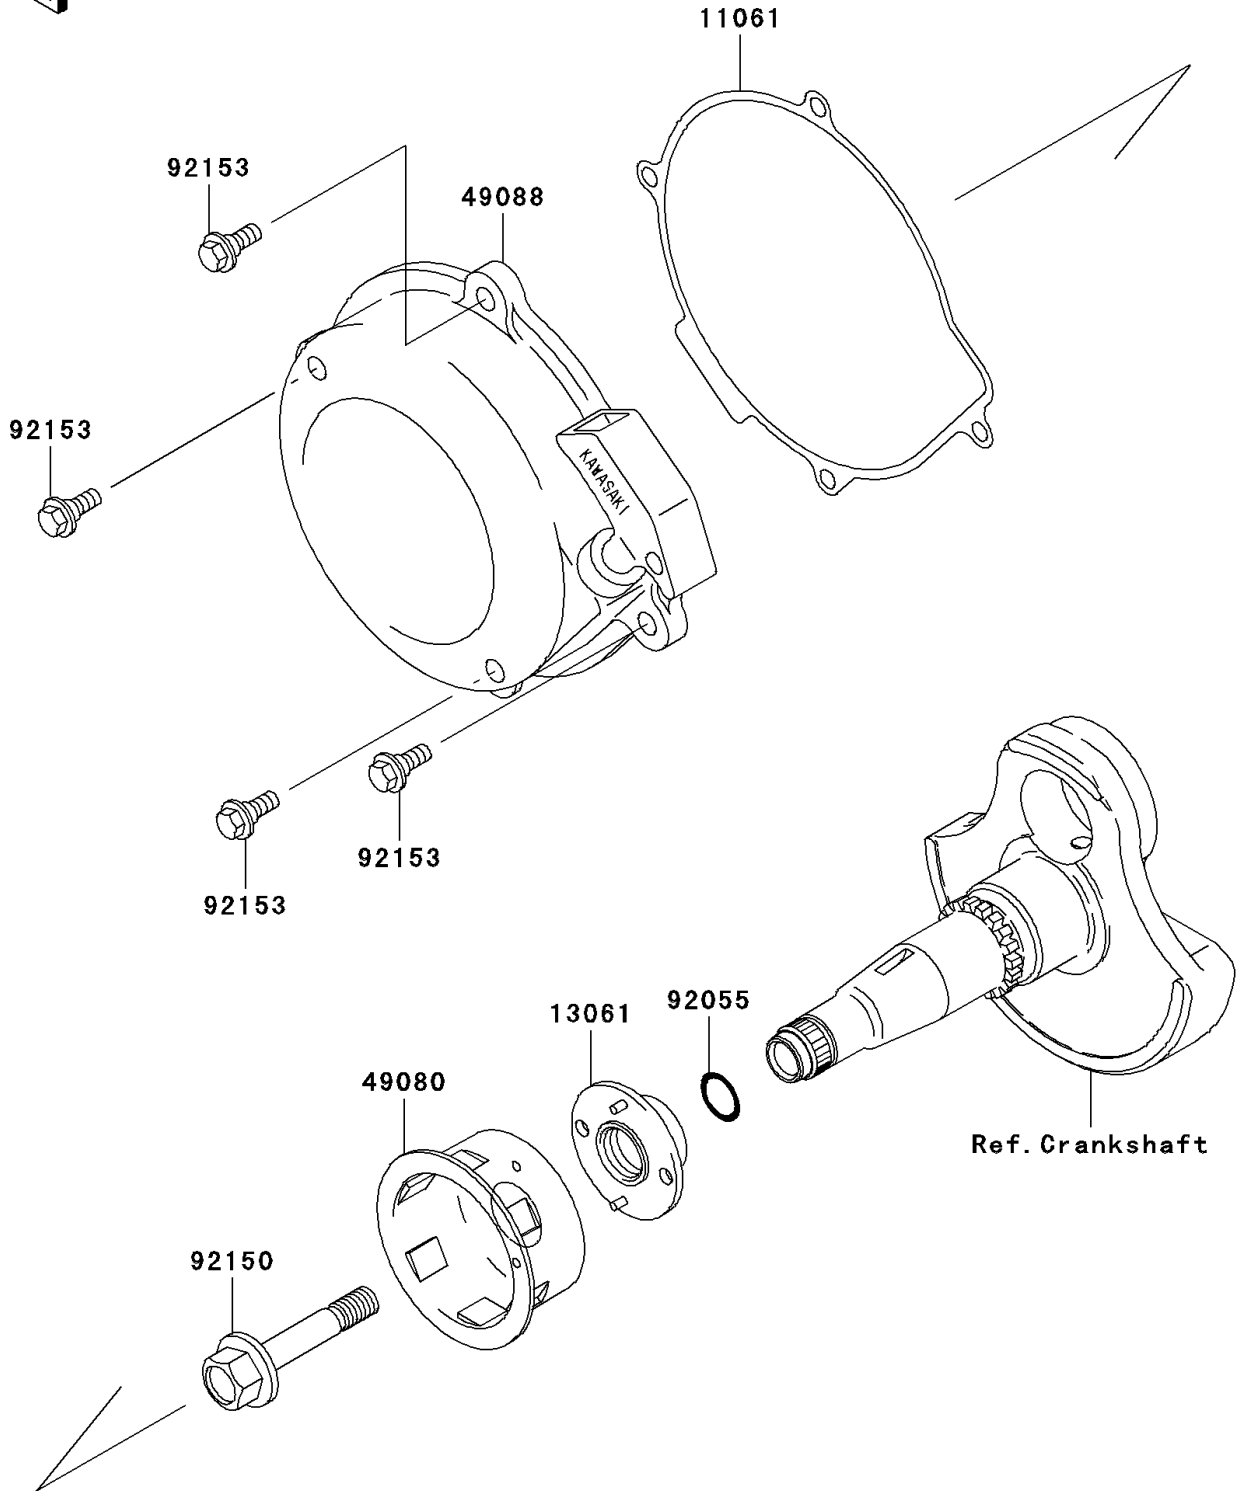

2003 Prairie 360 4X4 PARTS DIAGRAM

Recoil Starter

E3040

2003 Prairie 360 4X4 PARTS LIST

Recoil Starter

ITEM NAME	PART NUMBER	QUANTITY
GASKET,RECOIL STARTER (Ref # 11061)	11061-1153	1
BOSS,STARTING PULLEY (Ref # 13061)	13061-1867	1
PULLEY-STARTING (Ref # 49080)	49080-1060	1
STARTER-RECOIL (Ref # 49088)	49088-1058	1
RING-O,16.8X2.4 (Ref # 92055)	92055-1258	1
BOLT,12X65 (Ref # 92150)	92150-1987	1
BOLT,FLANGED,6X16 (Ref # 92153)	92153-7007	4