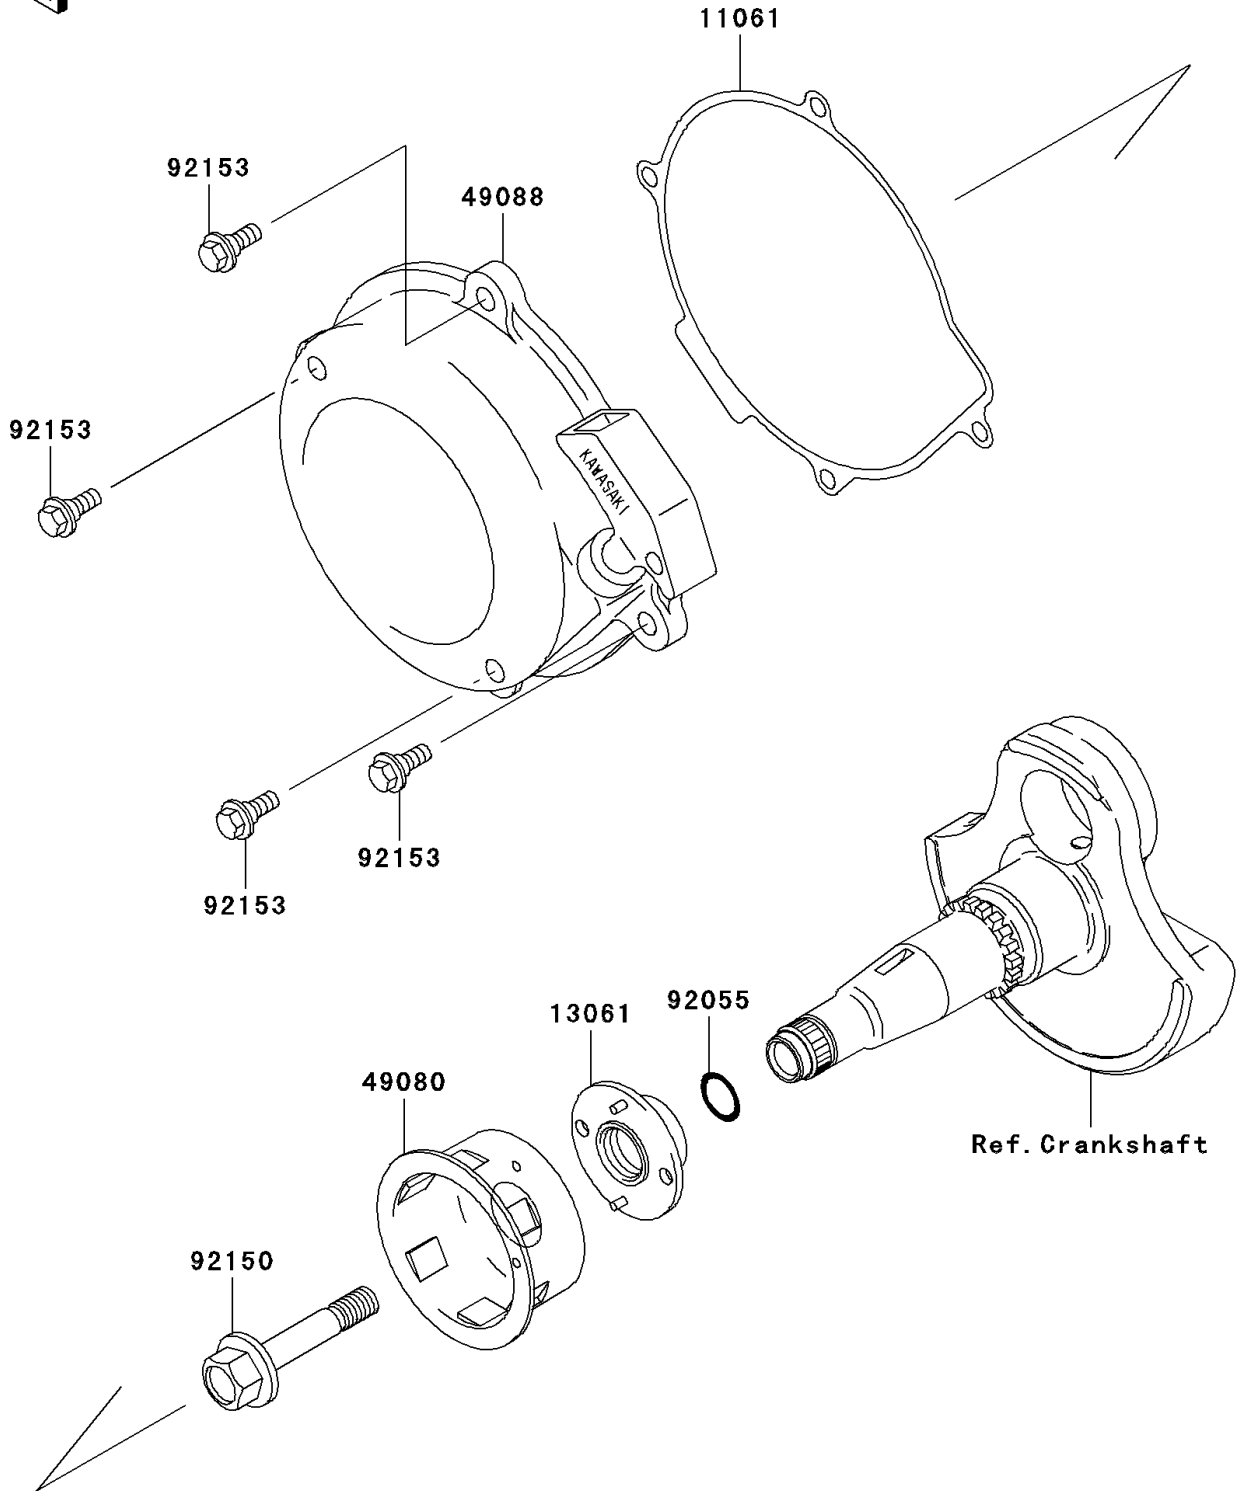

2004 Prairie 360 4X4 PARTS DIAGRAM

Recoil Starter

E3040

2004 Prairie 360 4X4 PARTS LIST

Recoil Starter

ITEM NAME	PART NUMBER	QUANTITY
GASKET,RECOIL STARTER (Ref # 11061)	11061-1153	1
BOSS,STARTING PULLEY (Ref # 13061)	13061-1867	1
PULLEY-STARTING (Ref # 49080)	49080-1060	1
STARTER-RECOIL (Ref # 49088)	49088-1058	1
RING-O,16.8X2.4 (Ref # 92055)	92055-1258	1
BOLT,12X65 (Ref # 92150)	92150-1987	1
BOLT,FLANGED,6X16 (Ref # 92153)	92153-7007	4