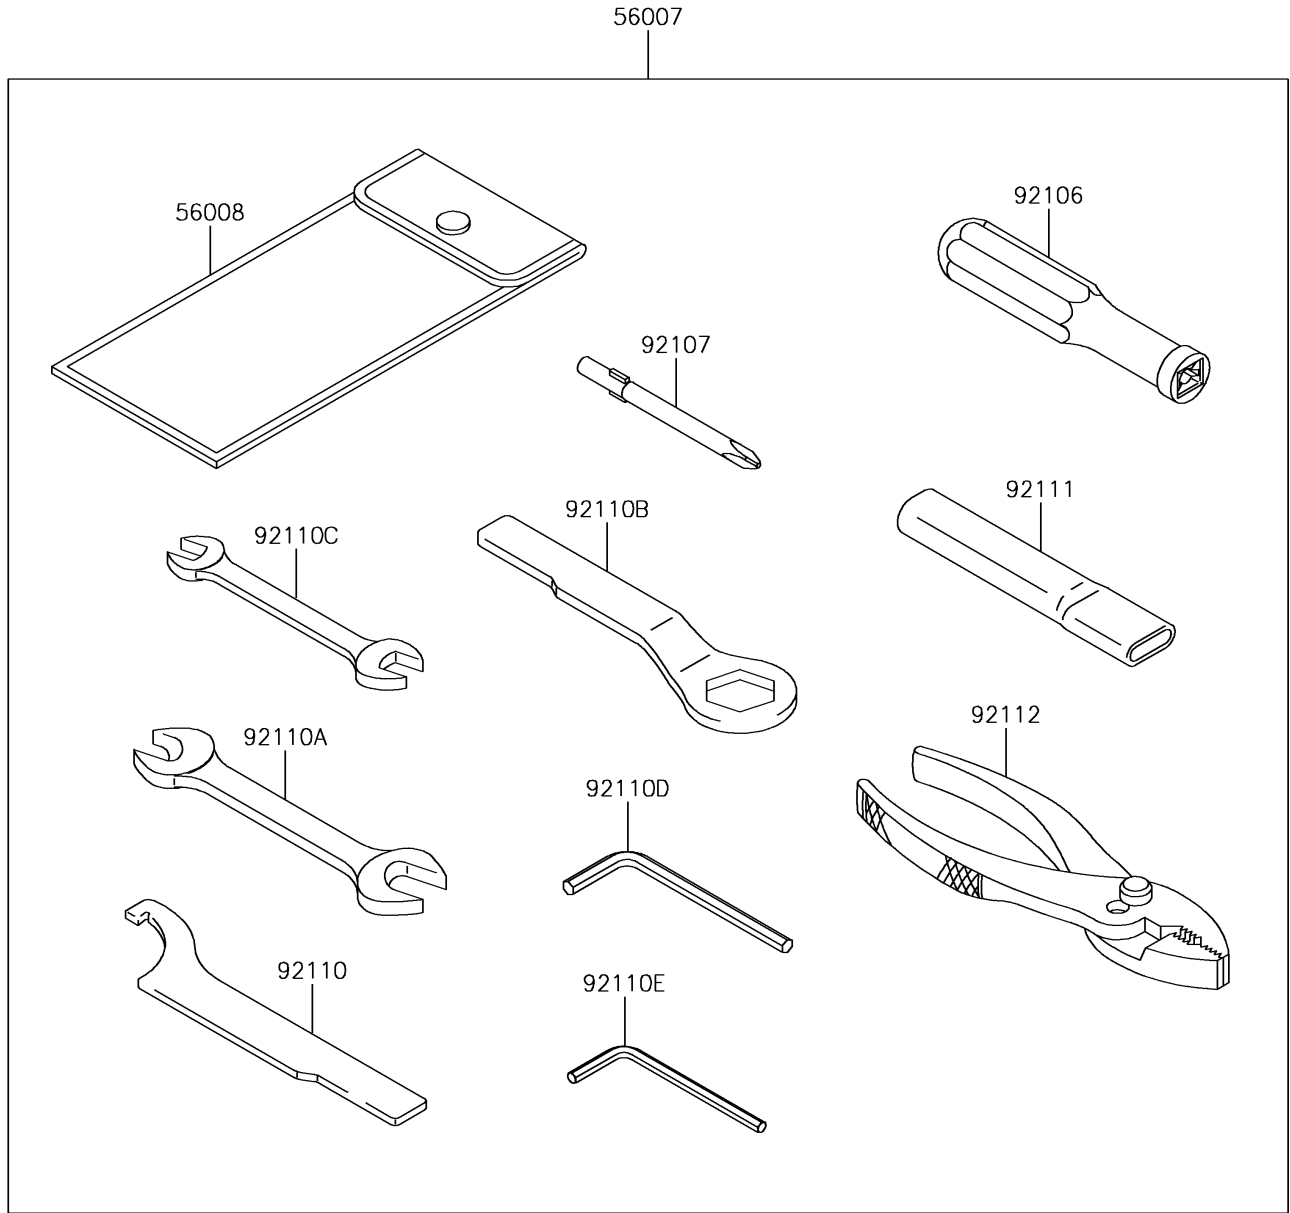

2017 Ninja 300 ABS KRT Edition PARTS DIAGRAM

Owner's Tools

F2810

2017 Ninja 300 ABS KRT Edition PARTS LIST

Owner's Tools

ITEM NAME	PART NUMBER	QUANTITY
TOOL-KIT (Ref # 56007)	56007-0107	1
BAG,TOOL (Ref # 56008)	56008-0036	1
GASKET-LIQUID,TB1211F,CLEAR (Ref # 92104)	92104-0004	1
GASKET-LIQUID,TB1216B,BLACK (Ref # 92104A)	92104-1064	1
GRIP-SCREW DRIVER (Ref # 92106)	92106-0004	1
TOOL-DRIVER,#2PHILLIPS (Ref # 92107)	92107-0020	1
TOOL-WRENCH,HOOK (Ref # 92110)	92110-0040	1
TOOL-WRENCH,OPEN END,14X17 (Ref # 92110A)	92110-0057	1
TOOL-WRENCH,BOX END,24MM (Ref # 92110B)	92110-0066	1
TOOL-WRENCH,OPEN END,10X12 (Ref # 92110C)	92110-0564	1
TOOL-WRENCH,ALLEN,5MM (Ref # 92110D)	92110-0566	1
TOOL-WRENCH,ALLEN,4MM (Ref # 92110E)	92110-0567	1
TOOL-BAR,WRENCH (Ref # 92111)	92111-0008	1
TOOL-PLIERS (Ref # 92112)	92112-0007	1