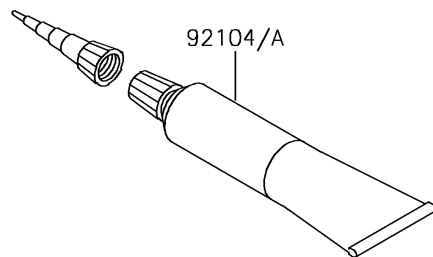

2017 Ninja 300 ABS KRT Edition PARTS DIAGRAM

Owner's Tools

F2810

2017 Ninja 300 ABS KRT Edition PARTS LIST

Owner's Tools

ITEM NAME	PART NUMBER	QUANTITY
TOOL-KIT (Ref # 56007)	56007-0107	1
BAG,TOOL (Ref # 56008)	56008-0036	1
GASKET-LIQUID,TB1211F,CLEAR (Ref # 92104)	92104-0004	1
GASKET-LIQUID,TB1216B,BLACK (Ref # 92104A)	92104-1064	1
GRIP-SCREW DRIVER (Ref # 92106)	92106-0004	1
TOOL-DRIVER,#2PHILLIPS (Ref # 92107)	92107-0020	1
TOOL-WRENCH,HOOK (Ref # 92110)	92110-0040	1
TOOL-WRENCH,OPEN END,14X17 (Ref # 92110A)	92110-0057	1
TOOL-WRENCH,BOX END,24MM (Ref # 92110B)	92110-0066	1
TOOL-WRENCH,OPEN END,10X12 (Ref # 92110C)	92110-0564	1
TOOL-WRENCH,ALLEN,5MM (Ref # 92110D)	92110-0566	1
TOOL-WRENCH,ALLEN,4MM (Ref # 92110E)	92110-0567	1
TOOL-BAR,WRENCH (Ref # 92111)	92111-0008	1
TOOL-PLIERS (Ref # 92112)	92112-0007	1