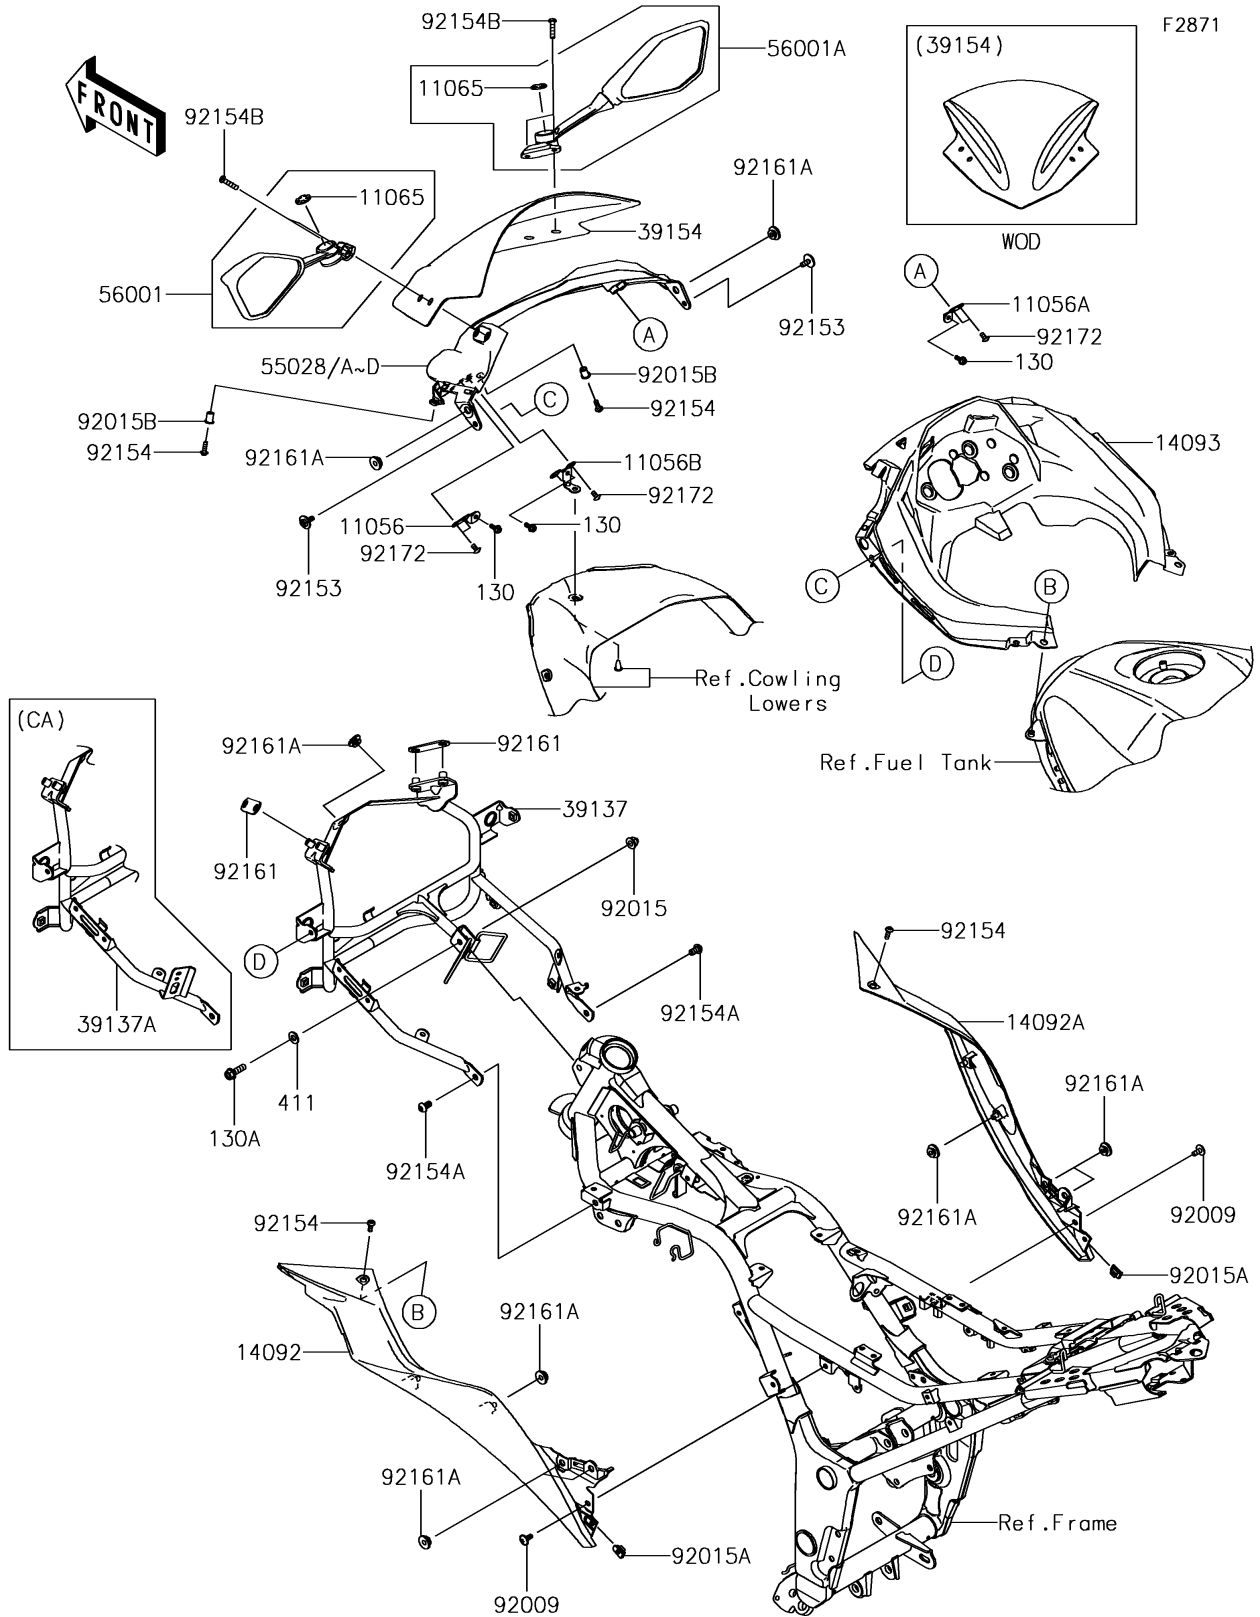

# 2016 Ninja 300 ABS PARTS DIAGRAM

Cowling(BGF-BHFA)

## 2016 Ninja 300 ABS PARTS LIST

Cowling(BGF-BHFA)

ITEM NAME	PART NUMBER	QUANTITY
BRACKET,COWL. STAY,LH (Ref # 11056)	11056-1608	1
BRACKET,COWL. STAY,RH (Ref # 11056A)	11056-1610	1
BRACKET,COWL. STAY (Ref # 11056B)	11056-1611	1
CAP,MIRROR (Ref # 11065)	11065-0945	2
BOLT-FLANGED,5X12 (Ref # 130)	130BA0512	3
BOLT-FLANGED,8X25 (Ref # 130A)	130BB0825	1
COVER,TANK,LH (Ref # 14092)	14092-0922	1
COVER,TANK,RH (Ref # 14092A)	14092-0923	1
COVER,METER (Ref # 14093)	14093-0249	1
STAY-COMP,COWLING,F.S.BLACK (Ref # 39137)	39137-0565-18R	1
STAY-COMP,COWLING,F.S.BLACK (Ref # 39137A)	39137-0566-18R	1
WINDSHIELD (Ref # 39154)	39154-0318	1
WASHER-PLAIN,8.5X18X1.6 (Ref # 411)	411AB0800	1
COWLING,UPP,C.B.ORANGE (Ref # 55028)	55028-0496-17L	1
COWLING,UPP,P.RED (Ref # 55028A)	55028-0496-234	1
COWLING,UPP,M.M.C.GRAY (Ref # 55028B)	55028-0496-51B	1
MIRROR-ASSY,LH (Ref # 56001)	56001-0239	1
MIRROR-ASSY,RH (Ref # 56001A)	56001-0240	1
SCREW,6X14 (Ref # 92009)	92009-1662	2
NUT,CAP,8MM,BLACK (Ref # 92015)	92015-1174	1
NUT,5MM (Ref # 92015A)	92015-1627	2
NUT,WELL,5MM (Ref # 92015B)	92015-1757	2
BOLT,6X16 (Ref # 92153)	92153-1423	2
BOLT,SOCKET,5X16 (Ref # 92154)	92154-0182	4
BOLT,SOCKET,8X14 (Ref # 92154A)	92154-1032	2
BOLT,SOCKET,6X25 (Ref # 92154B)	92154-1142	4
DAMPER (Ref # 92161)	92161-1467	2
DAMPER (Ref # 92161A)	92161-1531	9
SCREW,TAPPING,5X10 (Ref # 92172)	92172-0262	6