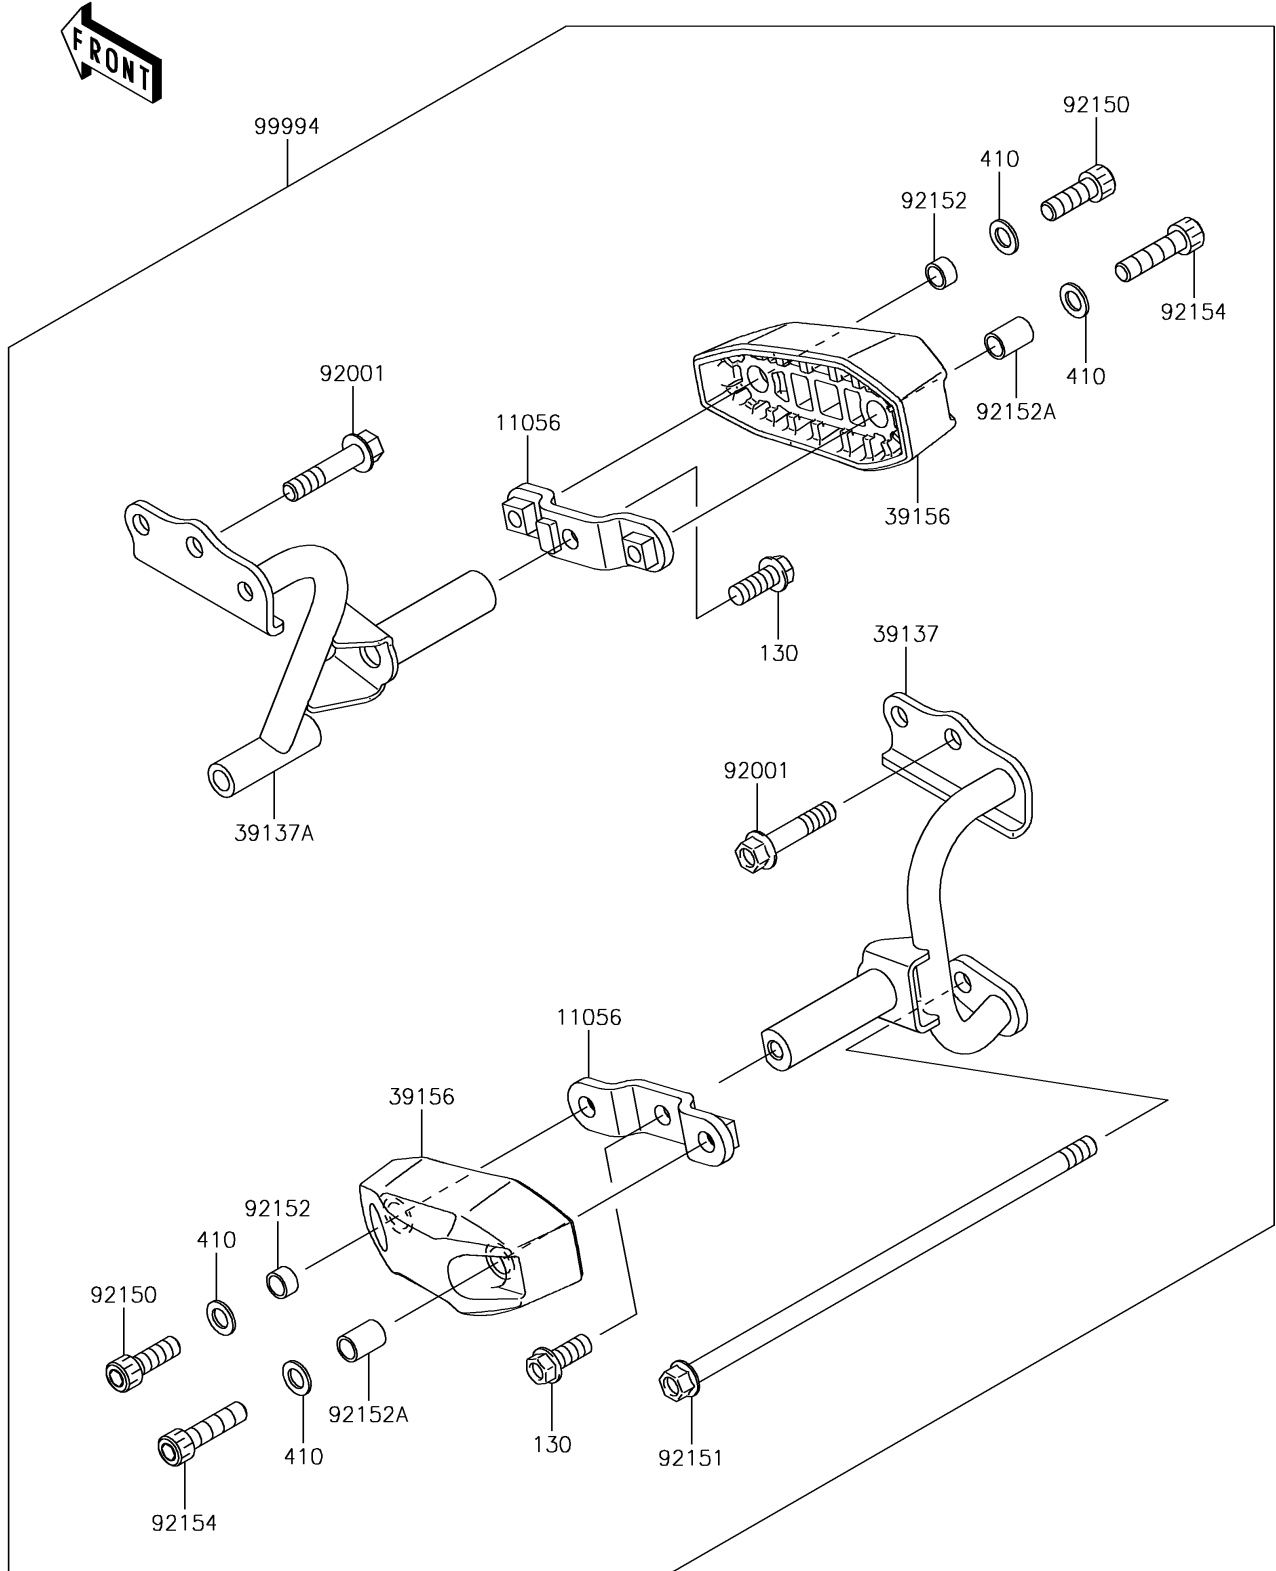

2016 Ninja 300 ABS PARTS DIAGRAM

Accessory(Engine Guard)

F2910A

2016 Ninja 300 ABS PARTS LIST

Accessory(Engine Guard)

ITEM NAME	PART NUMBER	QUANTITY
BRACKET (Ref # 11056)	11056-2117	2
BOLT-FLANGED,10X25 (Ref # 130)	130BB1025	2
STAY-COMP (Ref # 39137)	39137-0568	1
STAY-COMP (Ref # 39137A)	39137-0569	1
PAD,ENGINE GUARD (Ref # 39156)	39156-0758	2
WASHER-PLAIN-SMALL,10MM,BLACK (Ref # 410)	410AB1000	4
BOLT,BLACK,10X47 (Ref # 92001)	92001-1522	4
BOLT,SOCKET,10X30 (Ref # 92150)	92150-1690	2
BOLT,FLANGED,10X280 (Ref # 92151)	92151-1916	1
COLLAR,10.6X13.8X7.8 (Ref # 92152)	92152-1661	2
COLLAR,10.6X13.8X19.8 (Ref # 92152A)	92152-1662	2
BOLT,SOCKET,10X40 (Ref # 92154)	92154-1084	2
KIT-ACCESSORY,ENGINE GUARD (Ref # 99994)	99994-0355	1