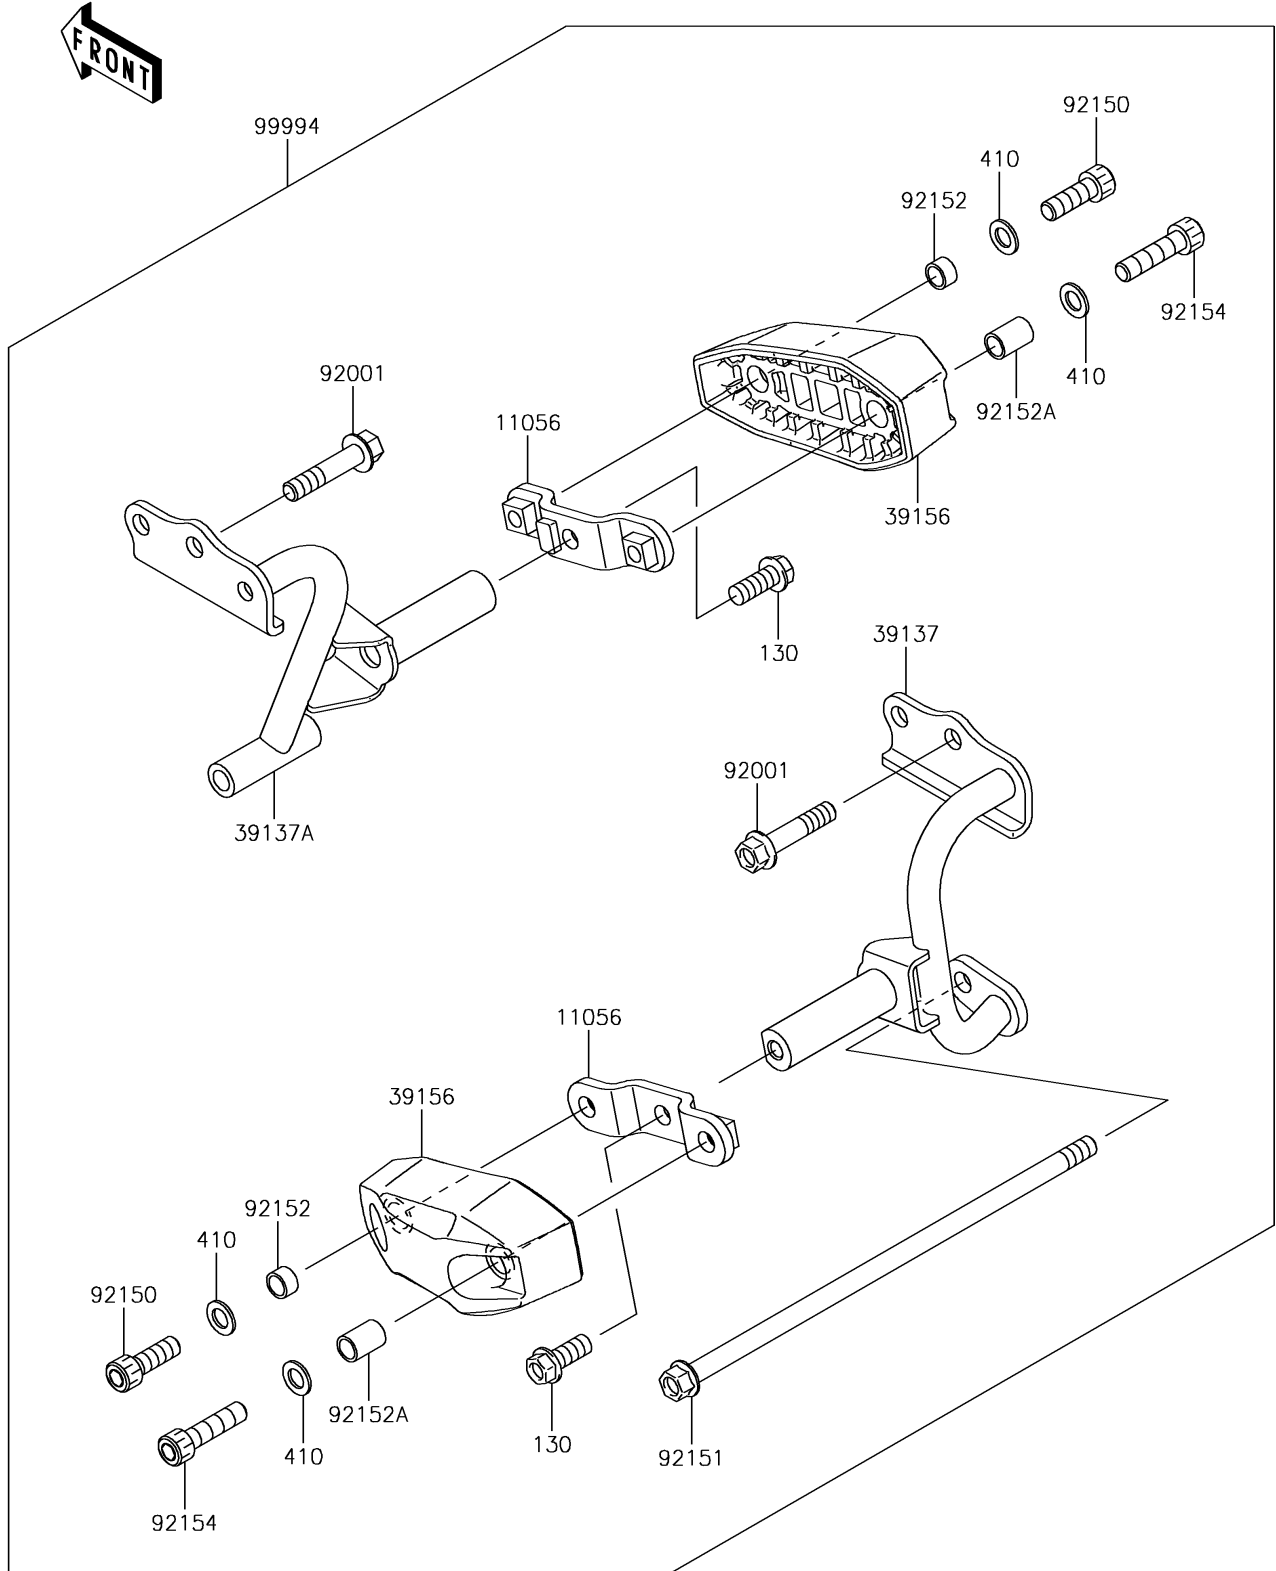

2017 Ninja 300 ABS PARTS DIAGRAM

Accessory(Engine Guard)

F2910A

2017 Ninja 300 ABS PARTS LIST

Accessory(Engine Guard)

ITEM NAME	PART NUMBER	QUANTITY
BRACKET (Ref # 11056)	11056-2117	2
BOLT-FLANGED,10X25 (Ref # 130)	130BB1025	2
STAY-COMP (Ref # 39137)	39137-0568	1
STAY-COMP (Ref # 39137A)	39137-0569	1
PAD,ENGINE GUARD (Ref # 39156)	39156-0758	2
WASHER-PLAIN-SMALL,10MM,BLACK (Ref # 410)	410AB1000	4
BOLT,BLACK,10X47 (Ref # 92001)	92001-1522	4
BOLT,SOCKET,10X30 (Ref # 92150)	92150-1690	2
BOLT,FLANGED,10X280 (Ref # 92151)	92151-1916	1
COLLAR,10.6X13.8X7.8 (Ref # 92152)	92152-1661	2
COLLAR,10.6X13.8X19.8 (Ref # 92152A)	92152-1662	2
BOLT,SOCKET,10X40 (Ref # 92154)	92154-1084	2
KIT-ACCESSORY,ENGINE GUARD (Ref # 99994)	99994-0355	1