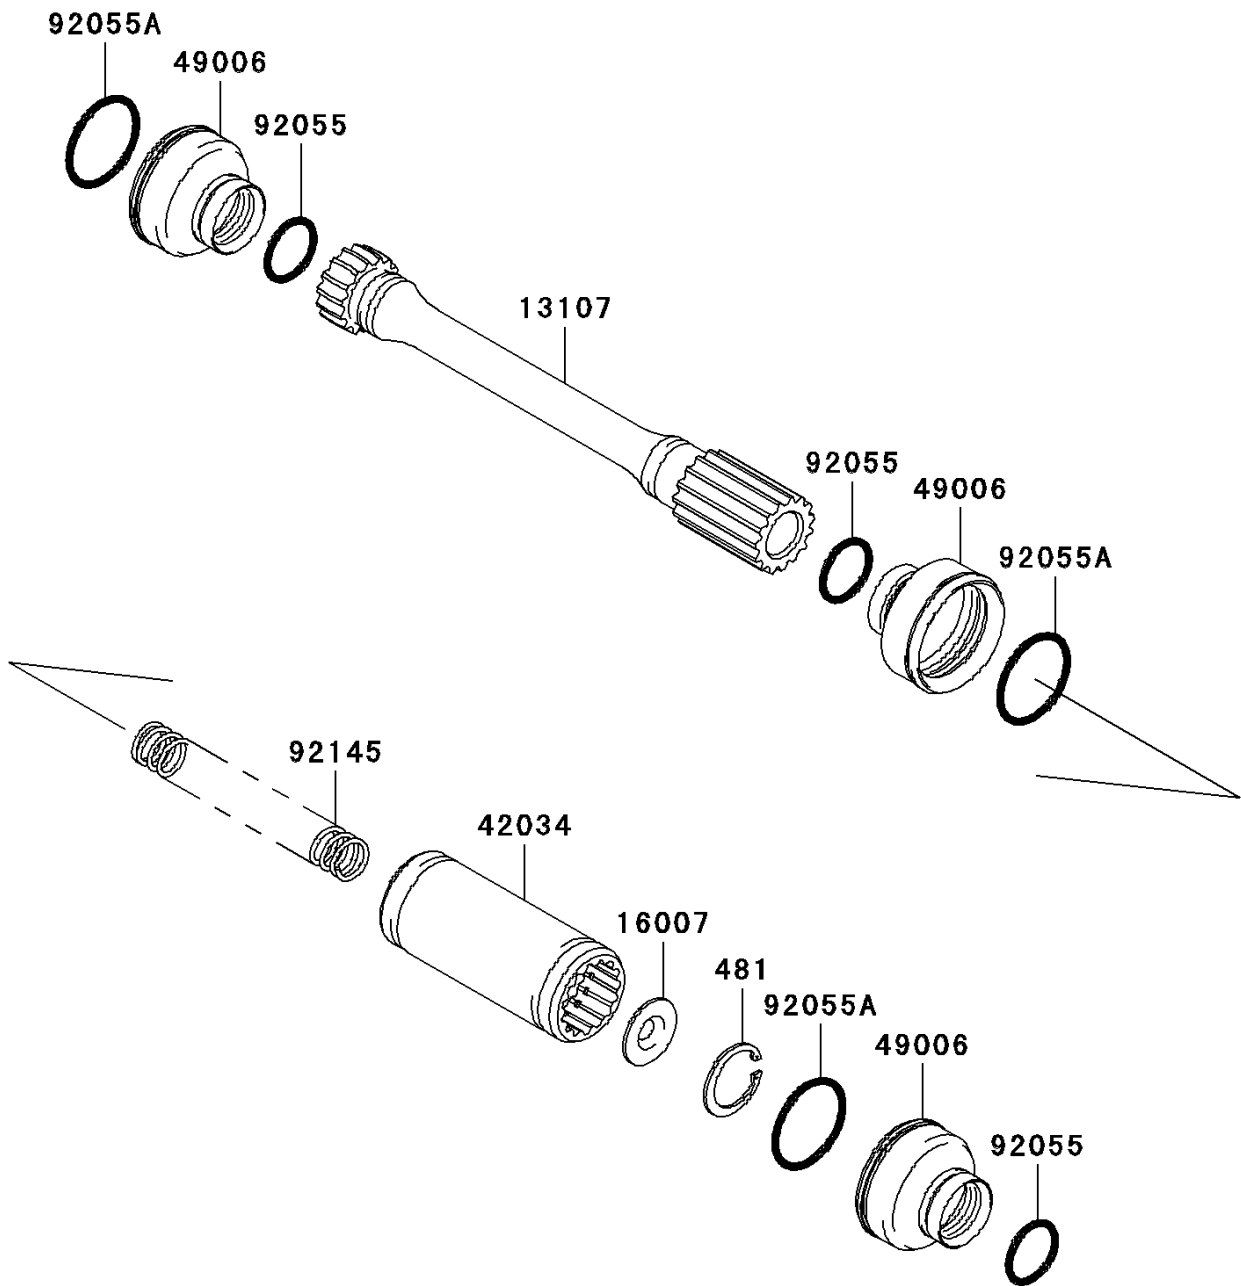

# 2004 Prairie 360 4X4 PARTS DIAGRAM

Drive Shaft-Propeller(A2/A3)

E3135A

(JKBVFHA1 4B531604~)

## 2004 Prairie 360 4X4 PARTS LIST

Drive Shaft-Propeller(A2/A3)

ITEM NAME	PART NUMBER	QUANTITY
CIRCLIP-TYPE-C,25MM (Ref # 481)	481J2500	1
SHAFT,FR PROPELLER SHAFT (Ref # 13107)	13107-1505	1
SEAT-SPRING,PROPELLER SHAFT (Ref # 16007)	16007-1205	1
COUPLING,PROPELLER (Ref # 42034)	42034-1193	1
BOOT (Ref # 49006)	49006-1362	3
RING-O,18X24X3 (Ref # 92055)	92055-1633	3
RING-O,30X35X2.5 (Ref # 92055A)	92055-1693	3
SPRING,PROPELLER SHAFT (Ref # 92145)	92145-1304	1