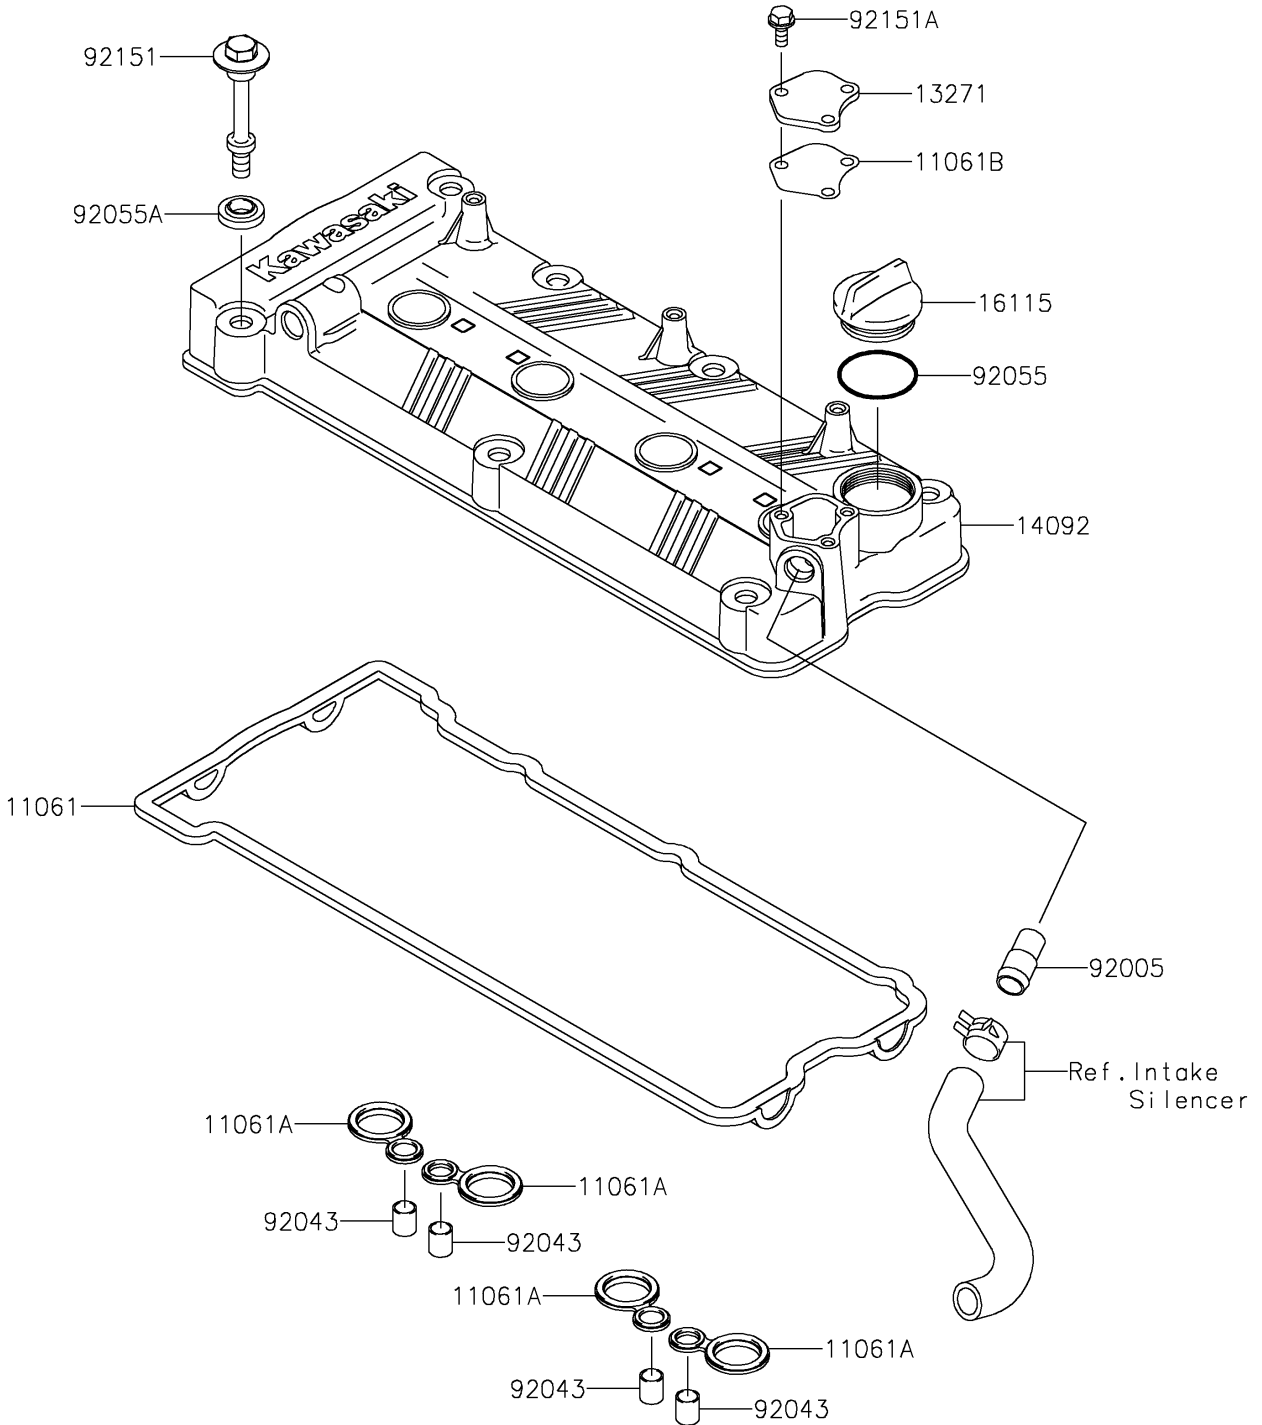

2018 JET SKI® STX®-15F PARTS DIAGRAM

Cylinder Head Cover

E1112

2018 JET SKI® STX® -15F PARTS LIST

Cylinder Head Cover

ITEM NAME	PART NUMBER	QUANTITY
GASKET,HEAD COVER (Ref # 11061)	11061-0090	1
GASKET,SPARK PLUG HOLE (Ref # 11061A)	11061-0105	4
GASKET,PLATE (Ref # 11061B)	11061-0814	1
PLATE (Ref # 13271)	13271-3898	1
COVER,HEAD (Ref # 14092)	14092-0836	1
CAP-OIL FILLER (Ref # 16115)	16115-1064	1
FITTING (Ref # 92005)	92005-3741	1
PIN,10.1X12X14 (Ref # 92043)	92043-4009	4
RING-O,38X1.9 (Ref # 92055)	92055-1295	1
RING-O,HEAD COVER BOLT (Ref # 92055A)	92055-1352	7
BOLT,HEAD COVER (Ref # 92151)	92151-1221	7
BOLT,6X14 (Ref # 92151A)	92151-3788	3