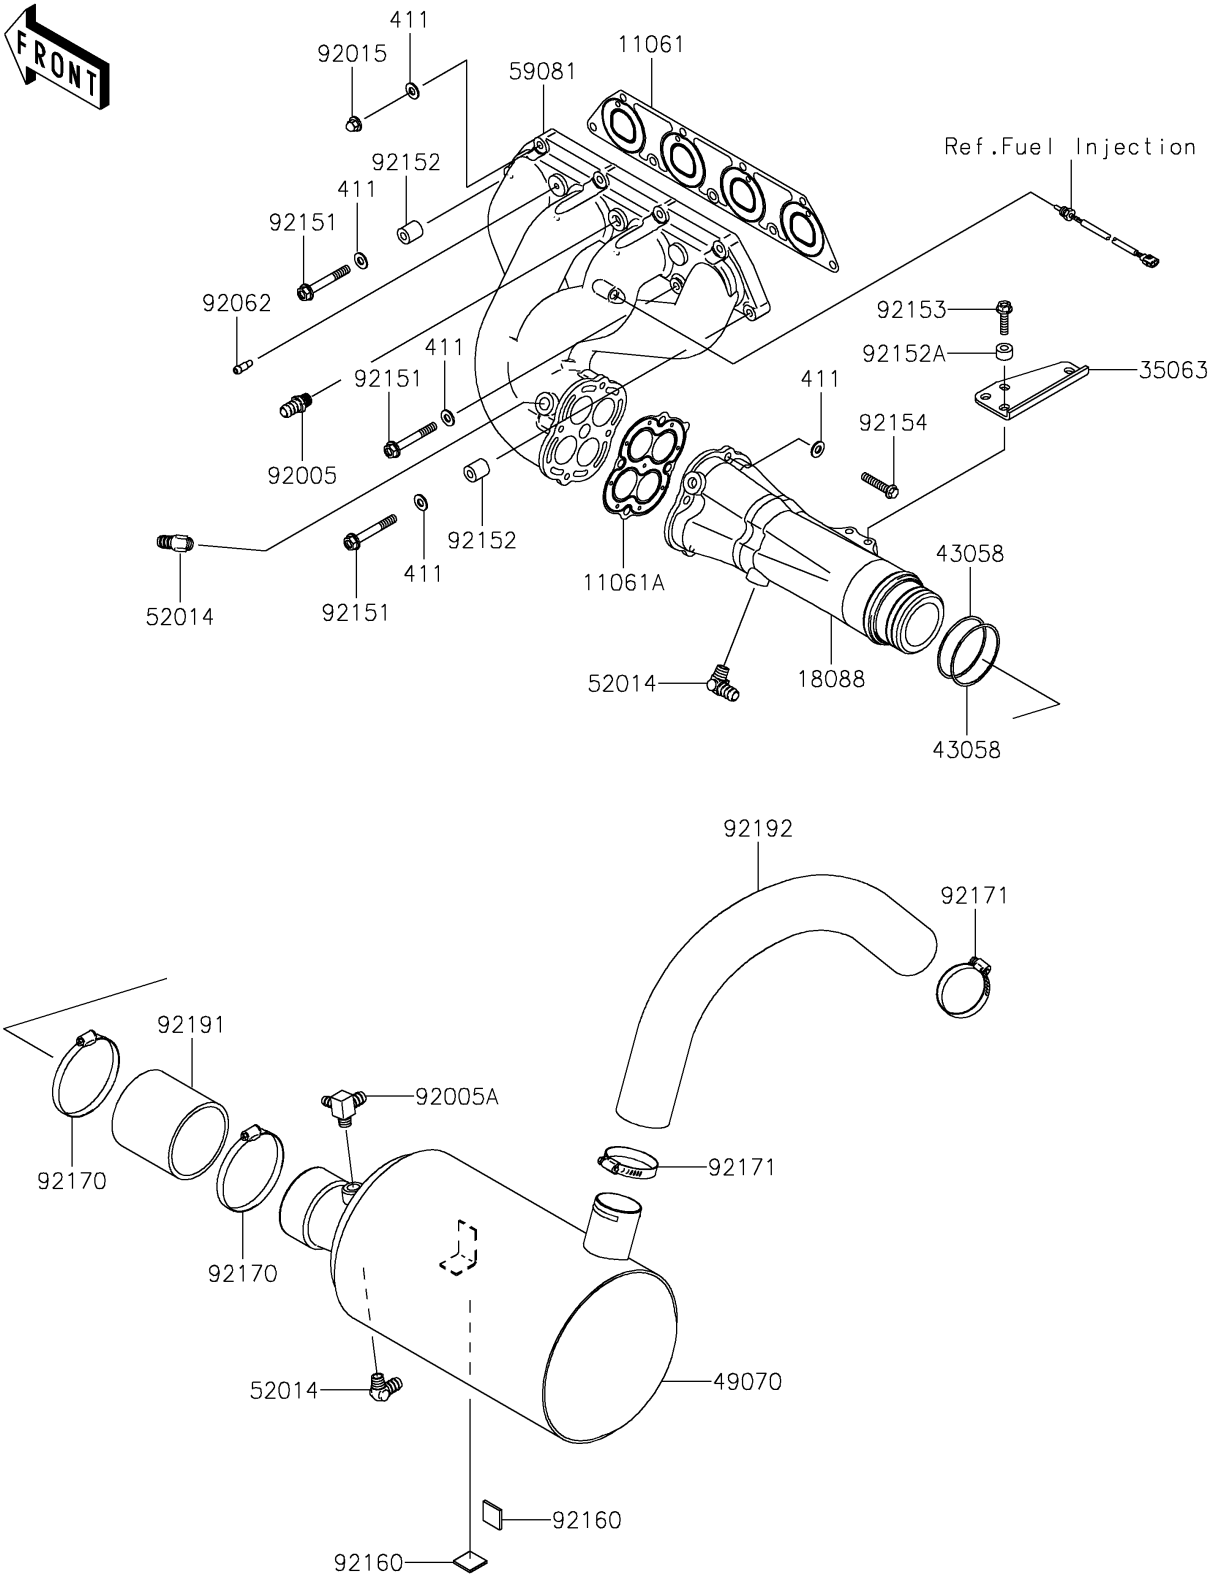

2017 JET SKI® STX®-15F PARTS DIAGRAM

Muffler(s)

E1140

2017 JET SKI® STX®-15F PARTS LIST

Muffler(s)

ITEM NAME	PART NUMBER	QUANTITY
GASKET,MANIFOLD EXHAUST (Ref # 11061)	11061-3713	1
GASKET,PIPE EXHAUST (Ref # 11061A)	11061-3714	1
PIPE-EXHAUST (Ref # 18088)	18088-3723	1
STAY (Ref # 35063)	35063-3704	1
WASHER-PLAIN,8MM (Ref # 411)	411S0800	13
RING,GASKET (Ref # 43058)	43058-3733	2
MUFFLER-COMP (Ref # 49070)	49070-0045	1
ELBOW (Ref # 52014)	52014-3711	3
MANIFOLD-EXHAUST (Ref # 59081)	59081-3741	1
FITTING (Ref # 92005)	92005-3714	1
FITTING (Ref # 92005A)	92005-3751	1
NUT,CAP,8MM (Ref # 92015)	92015-1371	4
NOZZLE (Ref # 92062)	92062-0562	1
BOLT,8X60 (Ref # 92151)	92151-3730	5
COLLAR (Ref # 92152)	92152-3736	2
COLLAR,8.2X17X10 (Ref # 92152A)	92152-3740	4
BOLT,FLANGED,8X30 (Ref # 92153)	92153-3722	4
BOLT,FLANGED,8X40 (Ref # 92154)	92154-0992	4
DAMPER,25X25 (Ref # 92160)	92160-3864	2
CLAMP (Ref # 92170)	92170-3760	2
CLAMP (Ref # 92171)	92171-3723	2
TUBE,PIPE EX-MUFFLER (Ref # 92191)	92191-3986	1
TUBE,W/M-TAIL PIPE (Ref # 92192)	92192-1173	1