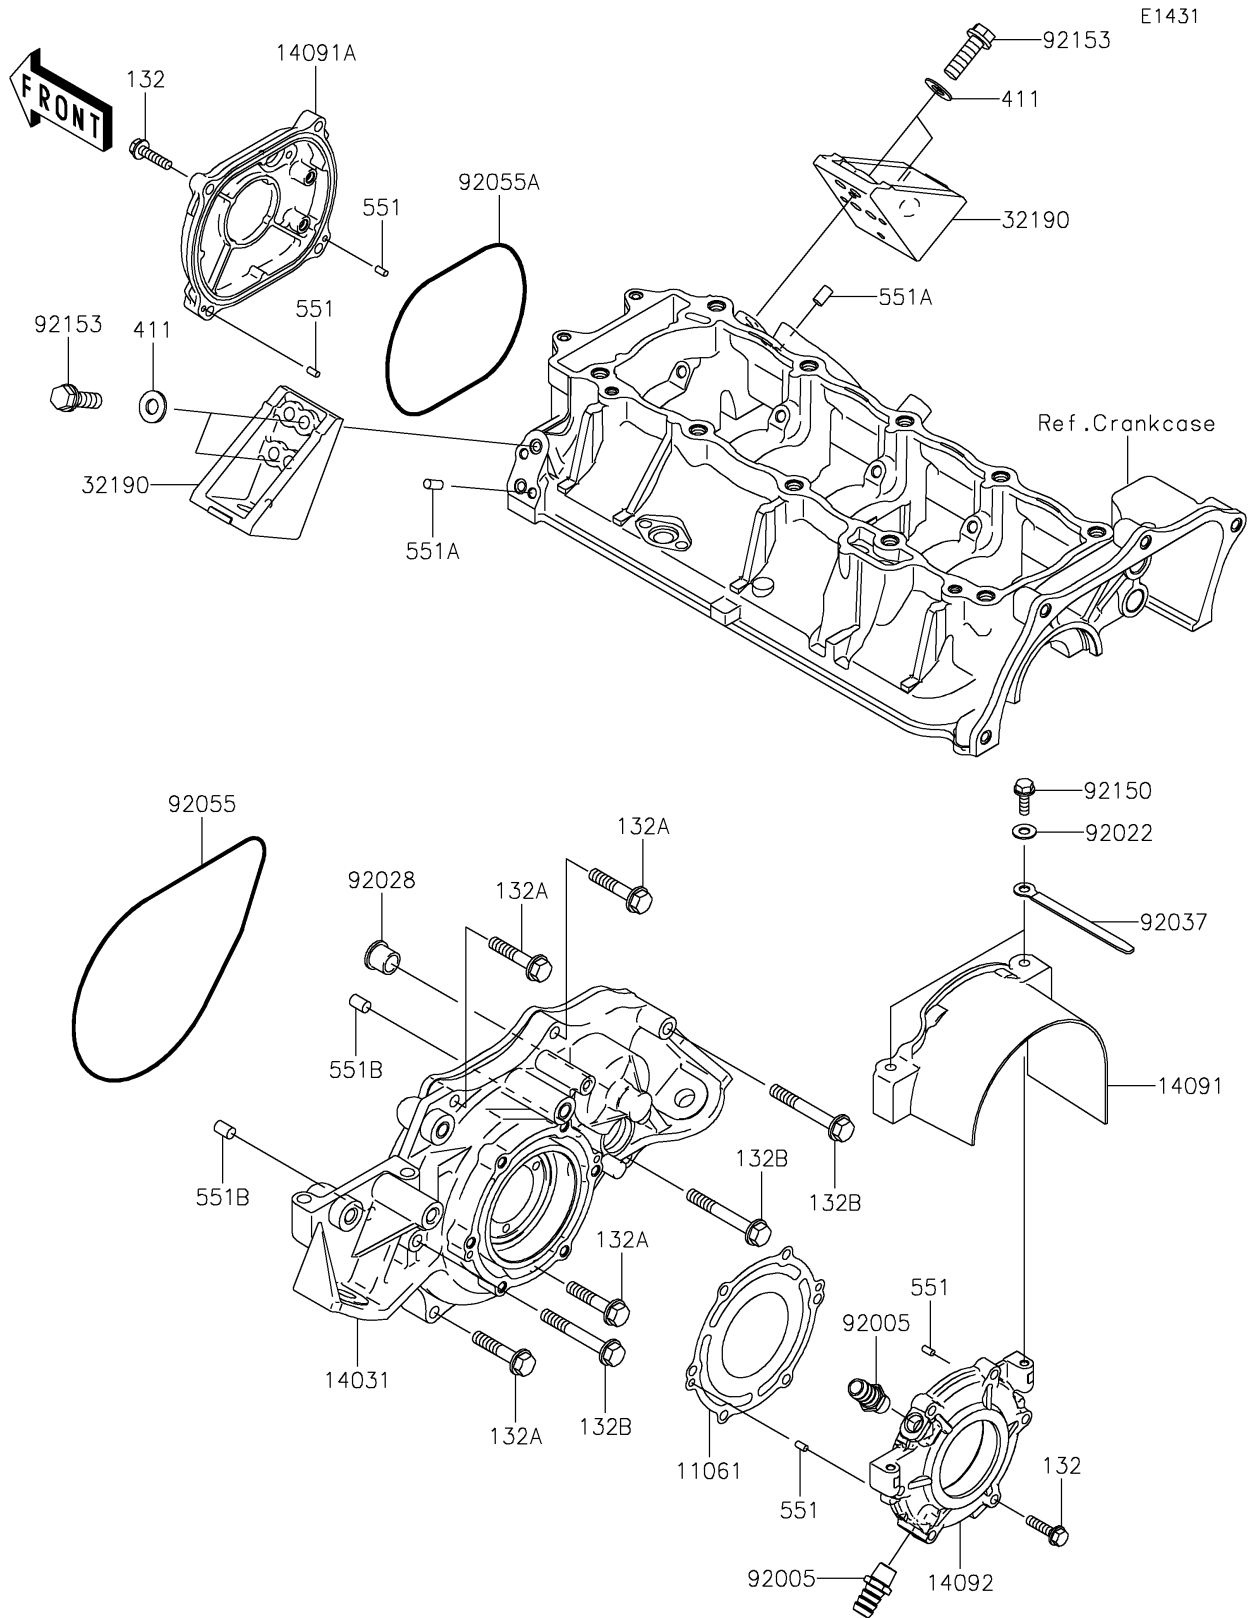

# 2018 JET SKI® STX®-15F PARTS DIAGRAM

Engine Cover(s)

### Engine Cover(s)

ITEM NAME	PART NUMBER	QUANTITY
GASKET,OUTPUT COVER (Ref # 11061)	11061-0812	1
BOLT-FLANGED-SMALL,6X25 (Ref # 132)	132BD0625	10
BOLT-FLANGED-SMALL,8X40 (Ref # 132A)	132BD0840	4
BOLT-FLANGED-SMALL,8X60 (Ref # 132B)	132BD0860	3
COVER-GENERATOR (Ref # 14031)	14031-3737	1
COVER,COUPLING (Ref # 14091)	14091-3749	1
COVER,PULS (Ref # 14091A)	14091-3763	1
COVER,OUTPUT (Ref # 14092)	14092-1046	1
BRACKET-ENGINE (Ref # 32190)	32190-3703	2
WASHER-PLAIN,8MM (Ref # 411)	411S0800	4
PIN-DOWEL (Ref # 551)	551R0408	4
PIN-DOWEL (Ref # 551A)	551R0612	4
PIN-DOWEL (Ref # 551B)	551R0812	2
FITTING (Ref # 92005)	92005-3714	2
WASHER,6.5X20X1.5 (Ref # 92022)	92022-3710	2
BUSHING (Ref # 92028)	92028-3718	1
CLAMP,L=100 (Ref # 92037)	92037-3736	2
RING-O,196X3 (Ref # 92055)	92055-3761	1
RING-O,120X3 (Ref # 92055A)	92055-3762	1
BOLT,6X18 (Ref # 92150)	92150-3729	2
BOLT,FLANGED,8X30 (Ref # 92153)	92153-3722	4