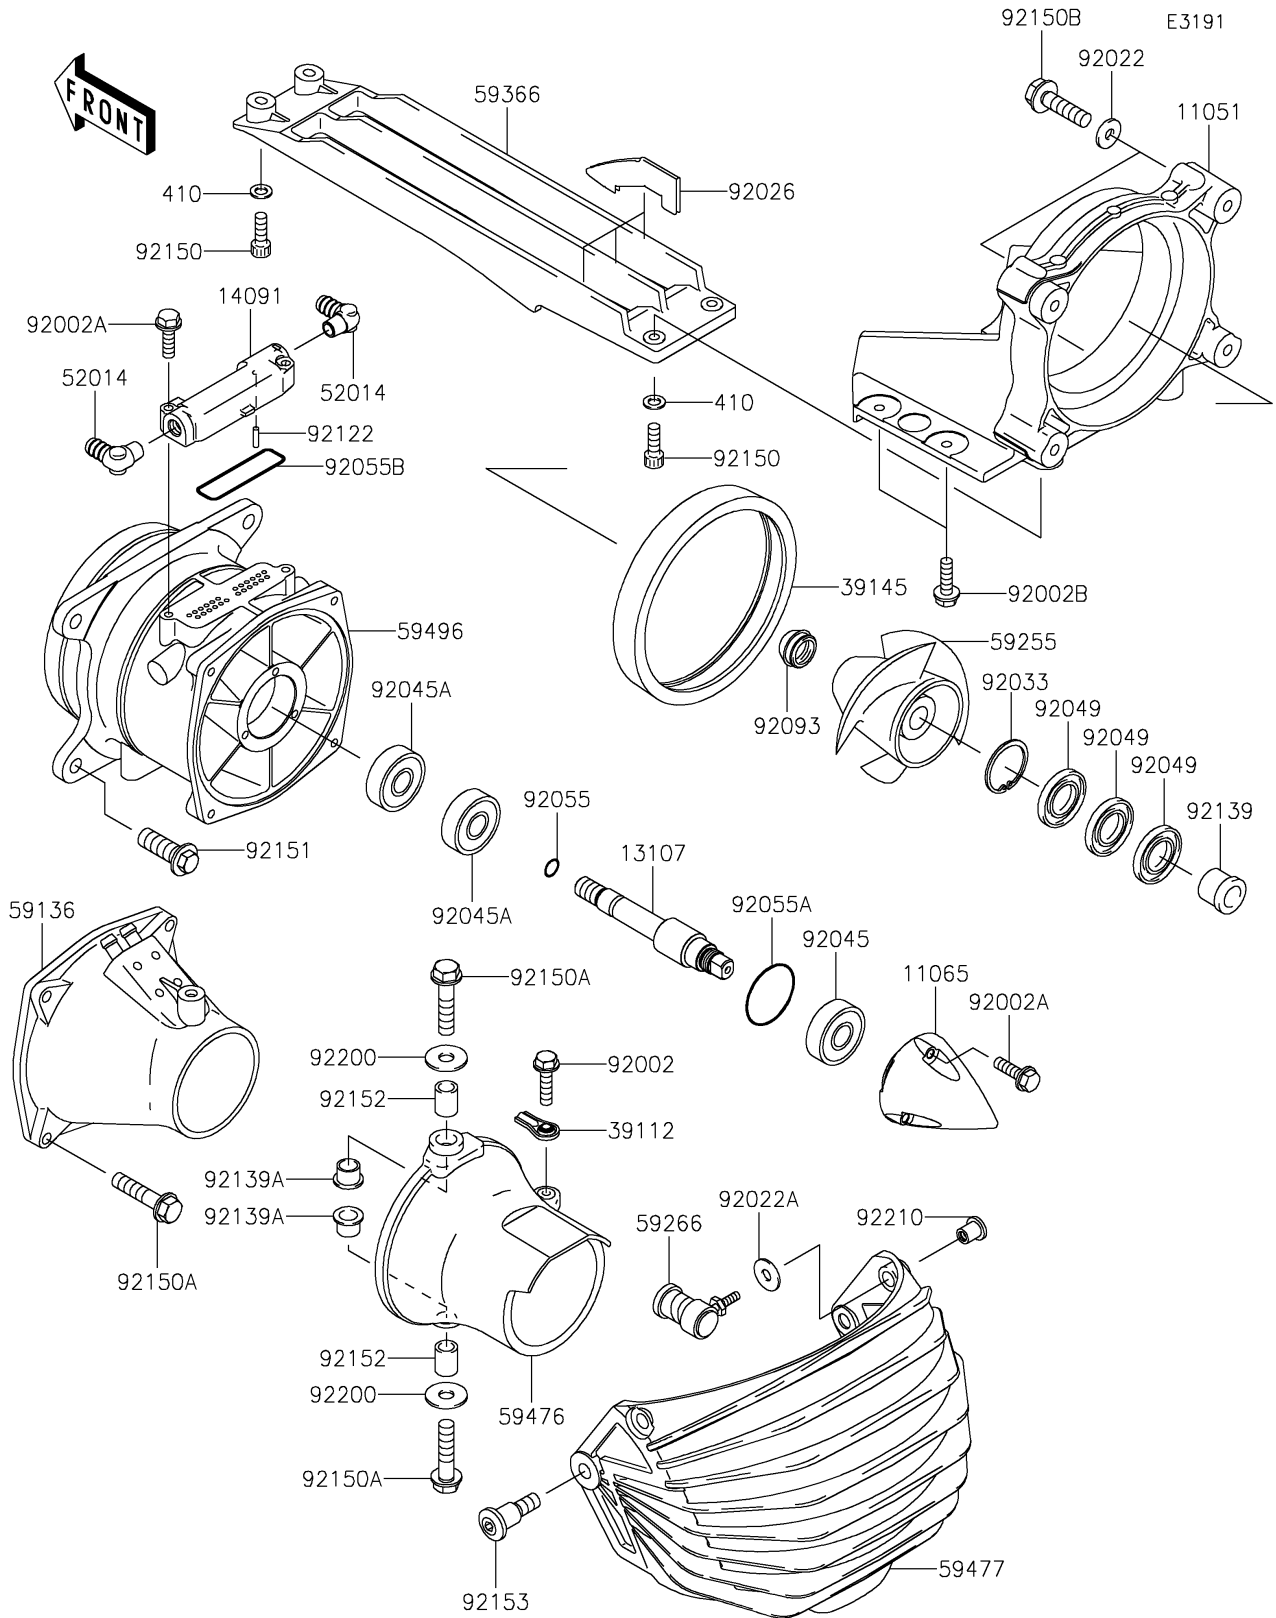

2019 JET SKI® STX®-15F PARTS DIAGRAM

Jet Pump

2019 JET SKI® STX®-15F PARTS LIST

Jet Pump

ITEM NAME	PART NUMBER	QUANTITY
BRACKET (Ref # 11051)	11051-3763	1
CAP (Ref # 11065)	11065-0828	1
SHAFT (Ref # 13107)	13107-0765	1
COVER,VANE GUIDE (Ref # 14091)	14091-3817	1
RODEND-TIE (Ref # 39112)	39112-3703	1
TRIM-SEAL (Ref # 39145)	39145-3742	1
WASHER-PLAIN-SMALL,6MM (Ref # 410)	410S0600	4
ELBOW (Ref # 52014)	52014-3711	2
NOZZLE-PUMP (Ref # 59136)	59136-3760	1
IMPELLER-COMP (Ref # 59255)	59255-3729	1
JOINT-BALL (Ref # 59266)	59266-3707	1
GRATE (Ref # 59366)	59366-3719	1
NOZZLE-STRG (Ref # 59476)	59476-3743	1
BUCKET-REVERSE (Ref # 59477)	59477-0001	1
VANE-GUIDE (Ref # 59496)	59496-0001	1
BOLT,6X25 (Ref # 92002)	92002-3714	1
BOLT,6X30 (Ref # 92002A)	92002-3726	5
BOLT,6X20 (Ref # 92002B)	92002-3755	4
WASHER,8.4X23X2.5 (Ref # 92022)	92022-3744	2
WASHER (Ref # 92022A)	92022-567	1
SPACER (Ref # 92026)	92026-3742	3
RING-SNAP (Ref # 92033)	92033-3730	1
BEARING-BALL,62022RD (Ref # 92045)	92045-3721	1
BEARING-BALL,6303R-6 (Ref # 92045A)	92045-3740	2
SEAL-OIL (Ref # 92049)	92049-3739	3
RING-O,12X1.5 (Ref # 92055)	92055-025	1
RING-O (Ref # 92055A)	92055-3741	1
RING-O,66.5X2.0 (Ref # 92055B)	92055-3784	1
SEAL (Ref # 92093)	92093-3749	1

2019 JET SKI® STX®-15F PARTS LIST

Jet Pump

ITEM NAME	PART NUMBER	QUANTITY
ROLLER (Ref # 92122)	92122-0044	1
BUSHING (Ref # 92139)	92139-0718	1
BUSHING (Ref # 92139A)	92139-3720	2
BOLT,SOCKET,6X18 (Ref # 92150)	92150-3775	4
BOLT,8X35 (Ref # 92150A)	92150-3792	6
BOLT,FLANGED,8X30 (Ref # 92150B)	92150-3803	2
BOLT,10X30 (Ref # 92151)	92151-3706	4
COLLAR,8.2X11.8X15 (Ref # 92152)	92152-3703	2
BOLT,SOCKET,8X30 (Ref # 92153)	92153-3745	2
WASHER,8.0X22.0X1.5 (Ref # 92200)	92200-0174	2
NUT,6MM (Ref # 92210)	92210-3789	1