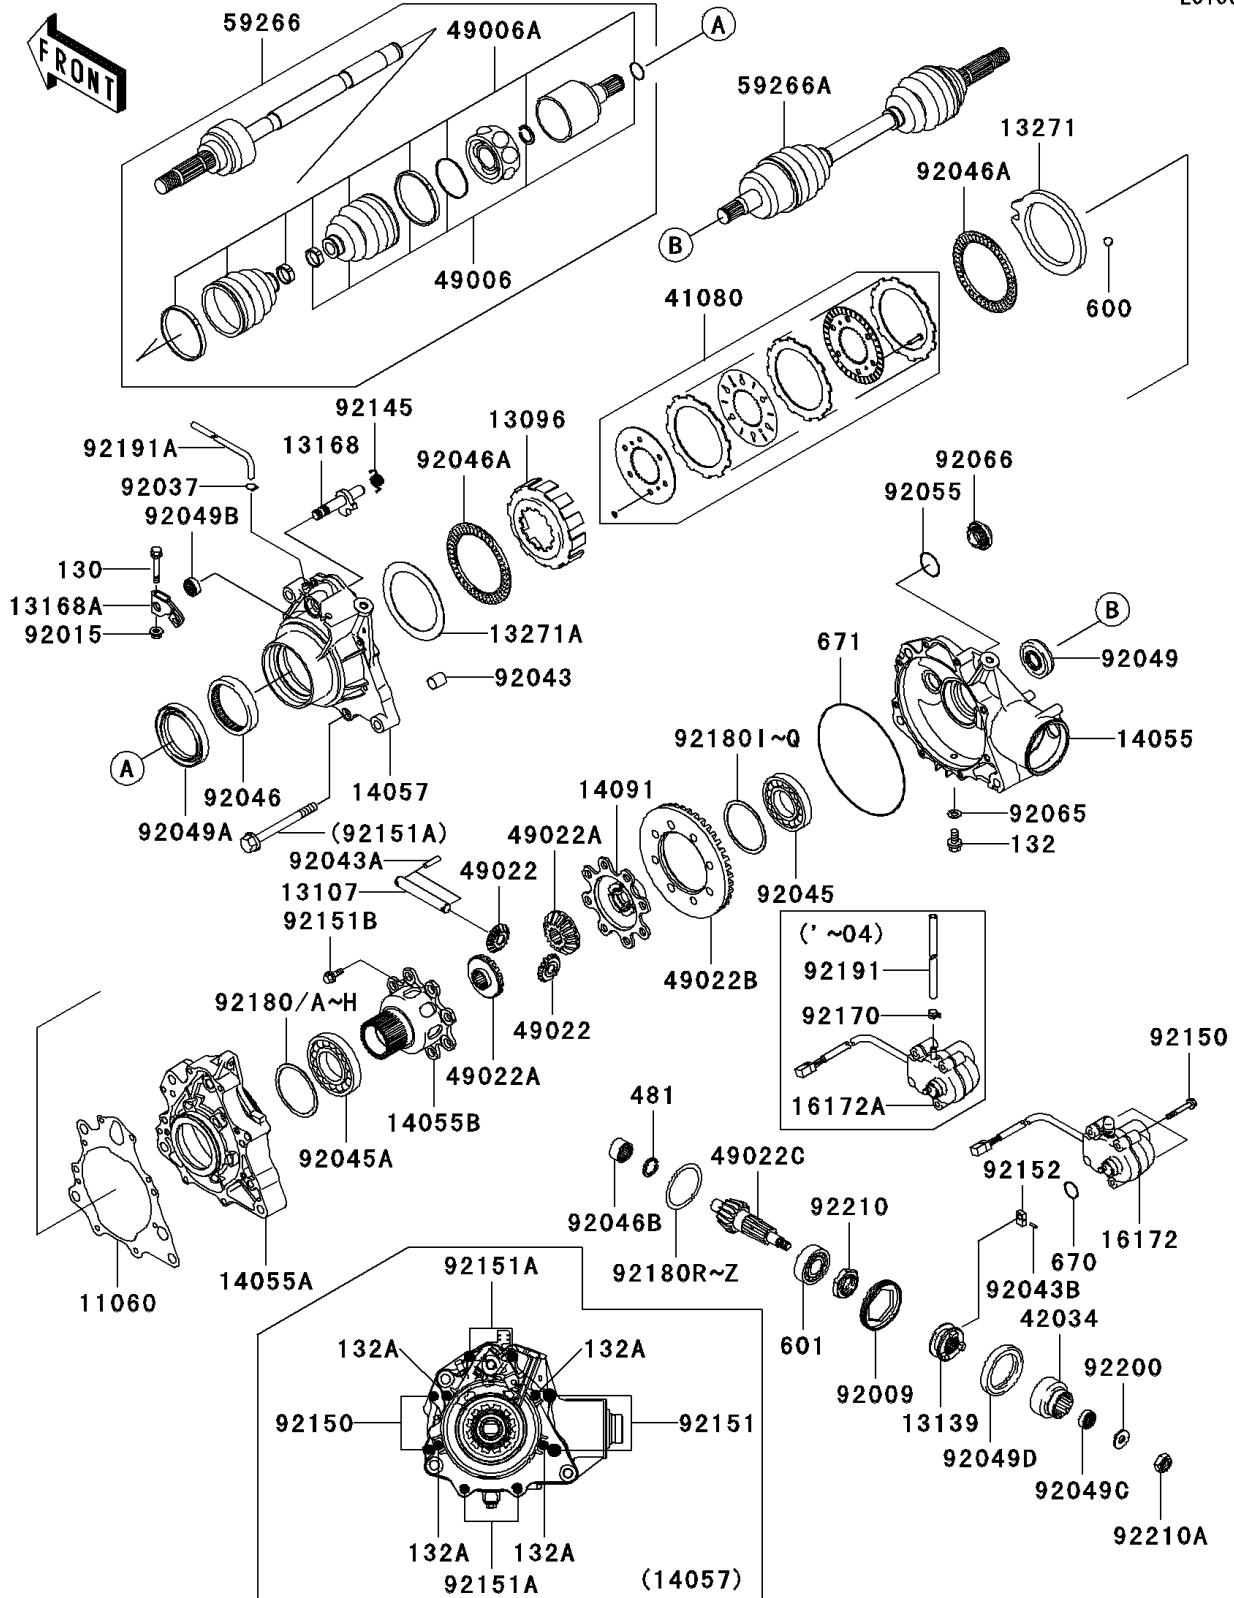

# 2005 Prairie 360 4X4 PARTS DIAGRAM

Drive Shaft-FR(JKBFVHA1 4B531604-)

E3136A

## 2005 Prairie 360 4X4 PARTS LIST

Drive Shaft-FR(JKBFVFA1 4B531604-)

ITEM NAME	PART NUMBER	QUANTITY
PIN,2X9.8 (Ref # 92043B)	92043-1649	1
BEARING-BALL,60/32 (Ref # 92045)	92045-1393	1
BEARING-BALL,6910 (Ref # 92045A)	92045-1394	1
BEARING-NEEDLE,TA627412ZE02 (Ref # 92046)	92046-1282	1
BEARING-NEEDLE,AK1116 (Ref # 92046A)	92046-1286	2
BEARING-NEEDLE,AJ501515W (Ref # 92046B)	92046-1297	1
SEAL-OIL,SDD7 22X48X7HS (Ref # 92049)	92049-1534	1
SEAL-OIL,HTCY 62X81X10.5 (Ref # 92049A)	92049-1536	1
SEAL-OIL,TC 12X22X7 (Ref # 92049B)	92049-1550	1
SEAL-OIL,KB 13X19X13 (Ref # 92049C)	92049-1572	1
SEAL-OIL,TCY 48X65X8 (Ref # 92049D)	92049-1573	1
RING-O,25.7X2.4 (Ref # 92055)	92055-1136	1
GASKET (Ref # 92065)	92065-023	1
PLUG (Ref # 92066)	92066-1303	1
SPRING,DIFF RETURN (Ref # 92145)	92145-1344	1
BOLT,6X45 (Ref # 92150)	92150-1884	5
BOLT,8X50 (Ref # 92151)	92151-1794	2
BOLT,6X60 (Ref # 92151A)	92151-1795	4
BOLT,10X19.5 (Ref # 92151B)	92151-1910	8
COLLAR (Ref # 92152)	92152-1349	1
SHIM,62X71X0.15 (Ref # 92180)	92180-1390	AR
SHIM,62X71X0.20 (Ref # 92180A)	92180-1391	AR
SHIM,62X71X0.50 (Ref # 92180B)	92180-1392	AR
SHIM,62X71X0.70 (Ref # 92180C)	92180-1393	AR
SHIM,62X71X0.80 (Ref # 92180D)	92180-1394	AR
SHIM,62X71X0.90 (Ref # 92180E)	92180-1395	AR
SHIM,62X71X1.00 (Ref # 92180F)	92180-1396	AR
SHIM,62X71X1.10 (Ref # 92180G)	92180-1397	AR
SHIM,62X71X1.20 (Ref # 92180H)	92180-1398	AR