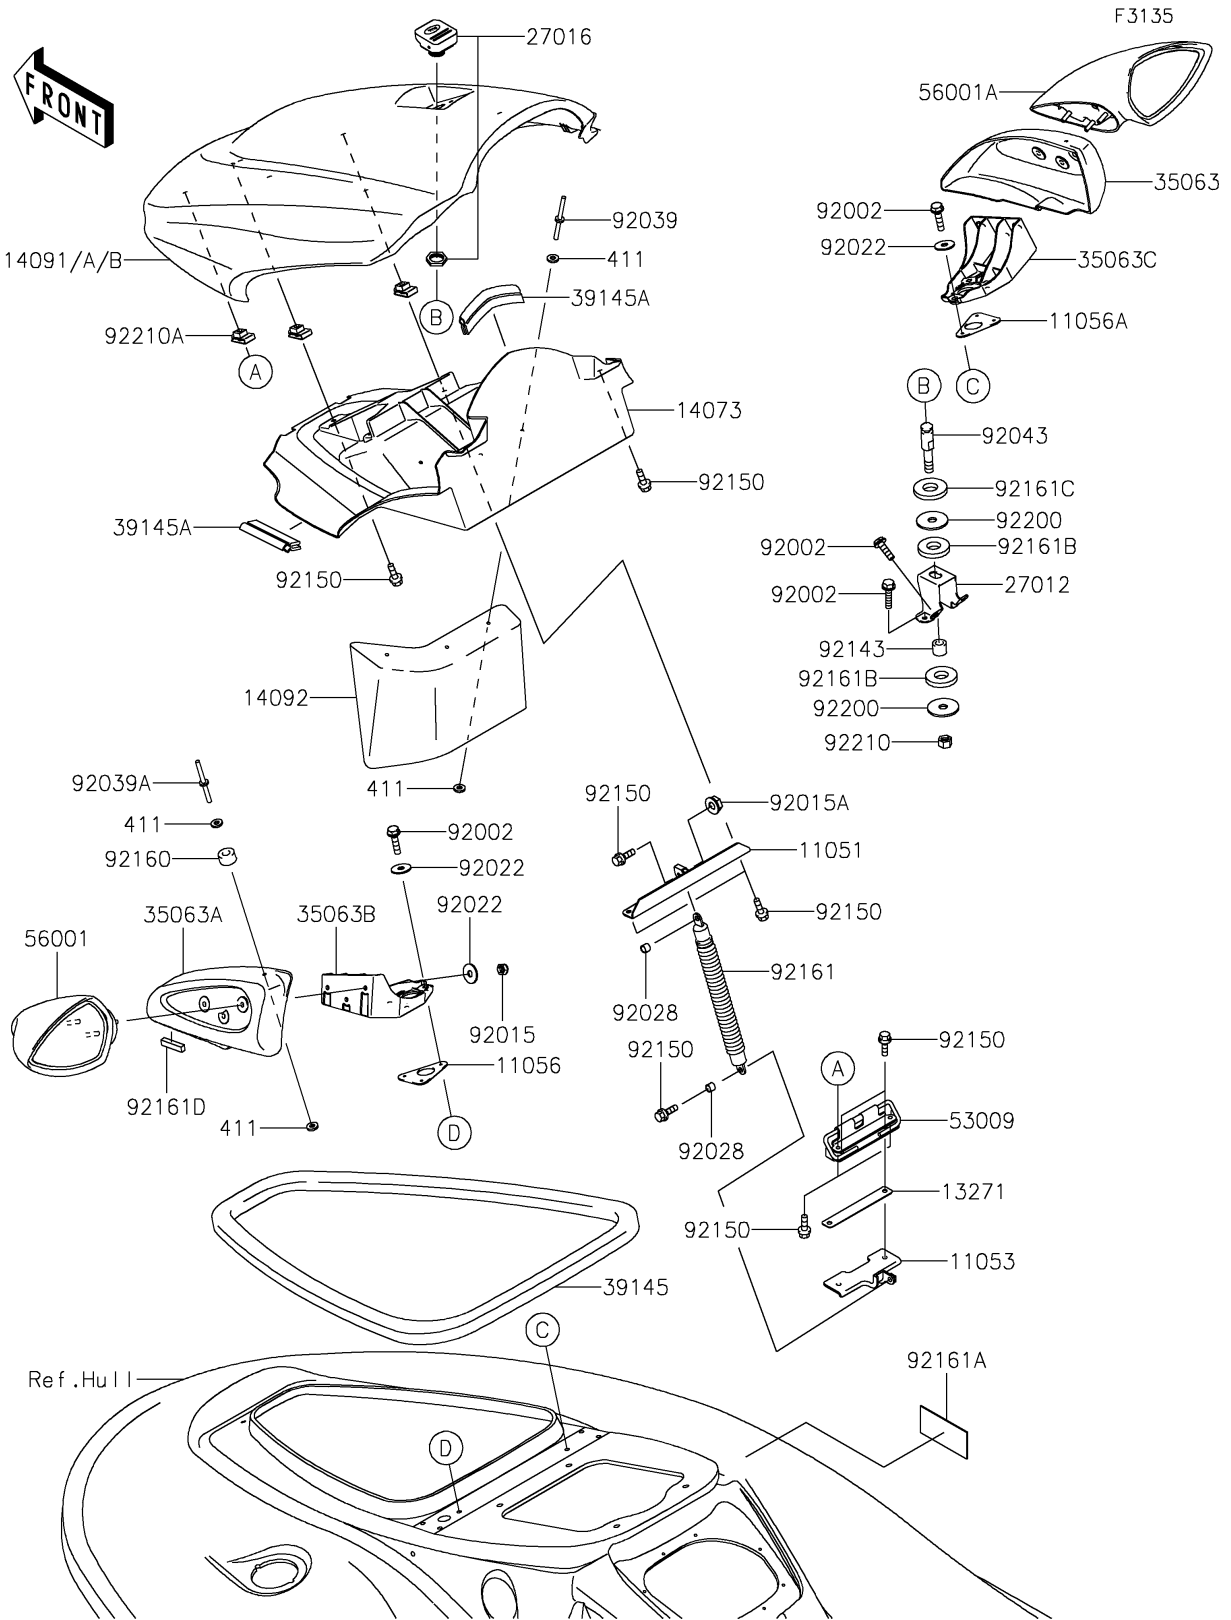

2016 JET SKI® STX®-15F PARTS DIAGRAM

Hull Front Fittings

2016 JET SKI® STX®-15F PARTS LIST

Hull Front Fittings

ITEM NAME	PART NUMBER	QUANTITY
BRACKET (Ref # 11051)	11051-3766	1
BRACKET (Ref # 11053)	11053-3752	1
BRACKET,LH (Ref # 11056)	11056-3715	1
BRACKET,RH (Ref # 11056A)	11056-3717	1
PLATE (Ref # 13271)	13271-3897	1
DUCT,HATCH,INNER (Ref # 14073)	14073-3800	1
COVER,HATCH,L.GREEN (Ref # 14091A)	14091-3778-777	1
COVER,FRONT DUCT (Ref # 14092)	14092-0842	1
HOOK (Ref # 27012)	27012-3855	1
LOCK-ASSY (Ref # 27016)	27016-0084	1
STAY,MIRROR,RH,F.BLACK (Ref # 35063)	35063-3709-6Z	1
STAY,MIRROR,LH,F.BLACK (Ref # 35063A)	35063-3710-6Z	1
STAY,MIRROR,LH (Ref # 35063B)	35063-3713	1
STAY,MIRROR,RH (Ref # 35063C)	35063-3714	1
TRIM-SEAL,L=1380 (Ref # 39145)	39145-3773	1
TRIM-SEAL,L=260 (Ref # 39145A)	39145-3789	3
HINGE,HATCH COVER (Ref # 53009)	53009-3725	1
MIRROR-ASSY,LH (Ref # 56001)	56001-0267	1
MIRROR-ASSY,RH (Ref # 56001A)	56001-0268	1
BOLT,6X25 (Ref # 92002)	92002-3714	10
NUT,LOCK,6MM (Ref # 92015)	92015-3766	6
NUT,6MM (Ref # 92015A)	92015-3767	1
WASHER,6.5X20X1.5 (Ref # 92022)	92022-3710	12
BUSHING (Ref # 92028)	92028-3765	2
RIVET (Ref # 92039)	92039-3714	3
RIVET (Ref # 92039A)	92039-3747	2
PIN (Ref # 92043)	92043-0754	1
COLLAR,8.2X14X11.2 (Ref # 92143)	92143-3724	1
BOLT,6X18 (Ref # 92150)	92150-3729	11

2016 JET SKI® STX®-15F PARTS LIST

Hull Front Fittings

ITEM NAME	PART NUMBER	QUANTITY
DAMPER (Ref # 92160)	92160-3738	2
DAMPER,HATCH (Ref # 92161)	92161-1581	1
DAMPER (Ref # 92161A)	92161-3728	1
DAMPER (Ref # 92161B)	92161-3739	2
DAMPER (Ref # 92161C)	92161-3747	1
DAMPER (Ref # 92161D)	92161-3754	2
WASHER,8.5X32X2 (Ref # 92200)	92200-3786	2
NUT,LOCK,8MM (Ref # 92210)	92210-3742	1
NUT,6MM (Ref # 92210A)	92210-3768	7
WASHER-PLAIN,5MM (Ref # 411)	411S0500	10