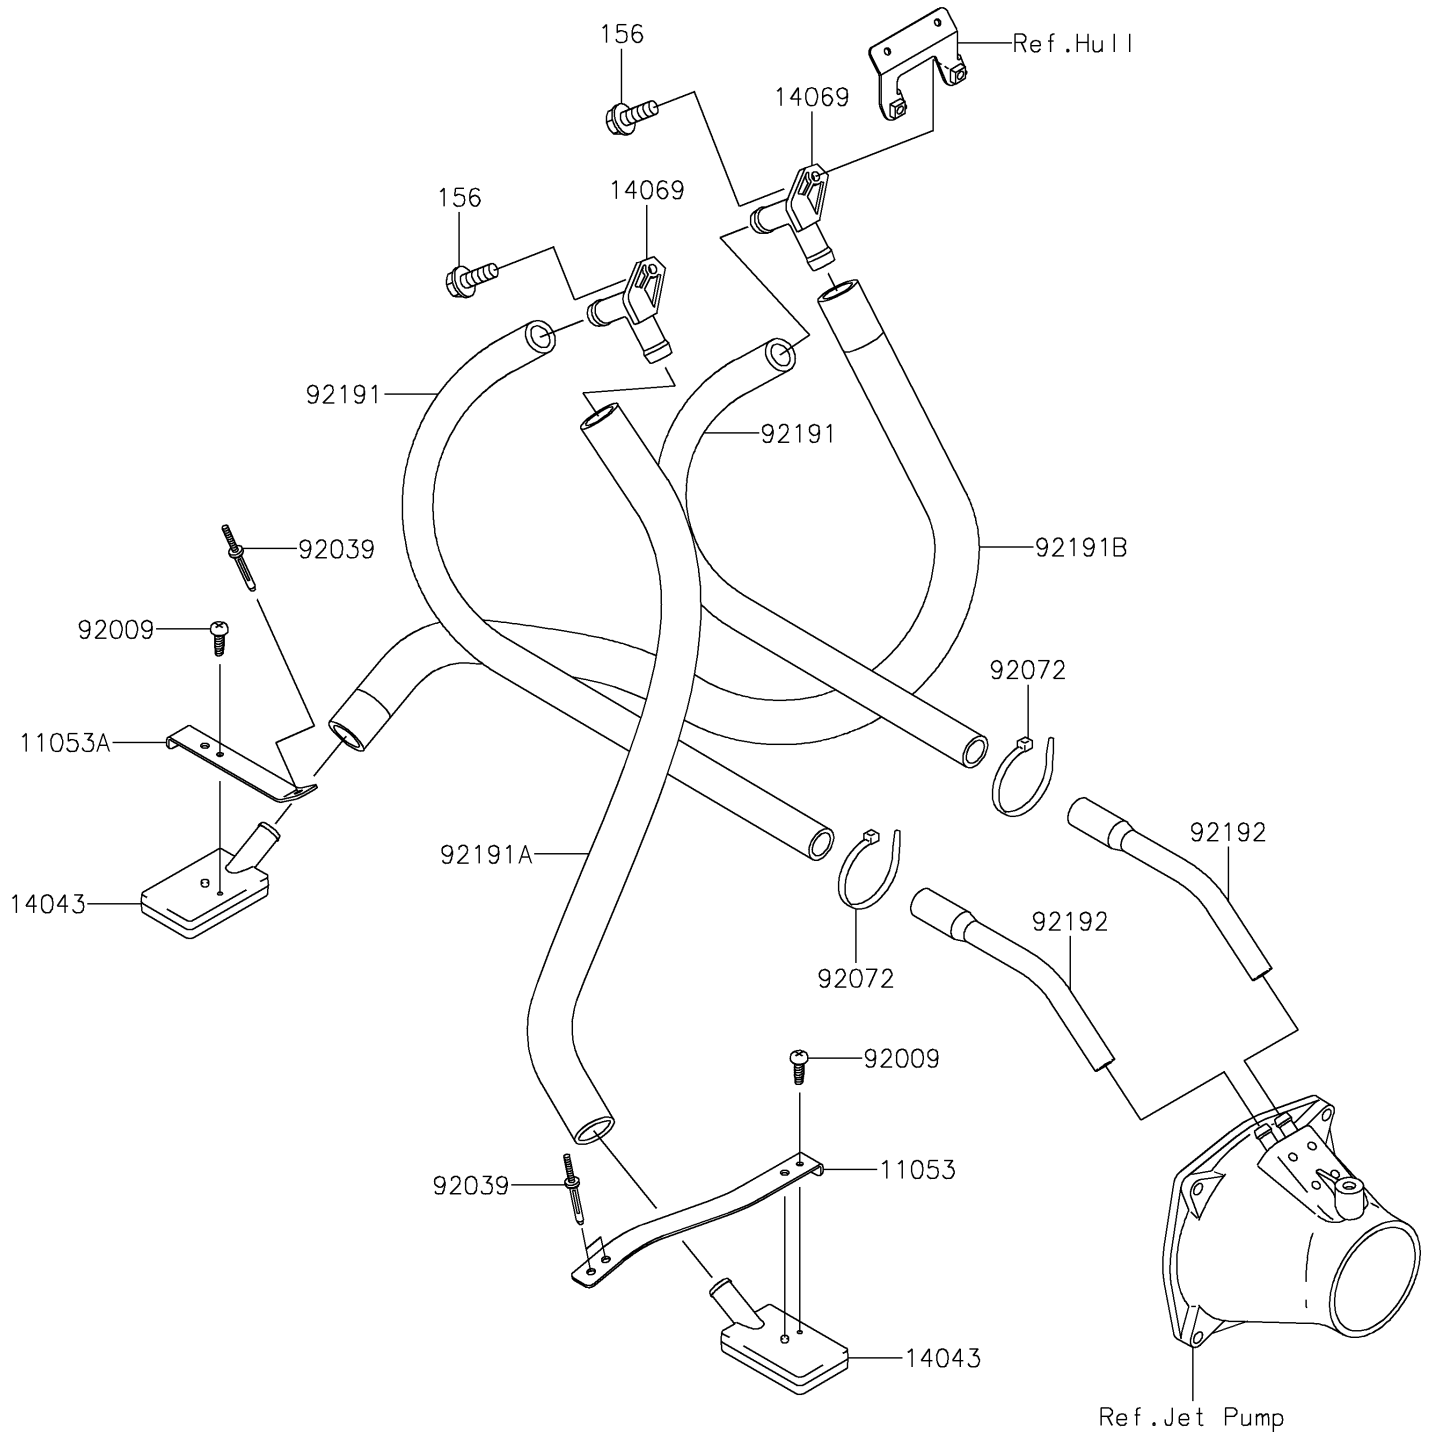

2017 JET SKI® STX®-15F PARTS DIAGRAM

Bilge System

F3145

2017 JET SKI® STX®-15F PARTS LIST

Bilge System

ITEM NAME	PART NUMBER	QUANTITY
BRACKET,RR,LH (Ref # 11053)	11053-3744	1
BRACKET,FR,CNT (Ref # 11053A)	11053-3745	1
FILTER (Ref # 14043)	14043-3711	2
BREATHER (Ref # 14069)	14069-3708	2
BOLT-WP,6X16 (Ref # 156)	156R0616	2
SCREW,TAPPING,4X14 (Ref # 92009)	92009-3762	2
RIVET (Ref # 92039)	92039-3753	3
BAND,L=188.85 (Ref # 92072)	92072-0105	2
TUBE,BREATHER-HULL (Ref # 92191)	92191-3988	2
TUBE,FILTER-BREATHER (Ref # 92191A)	92191-3989	1
TUBE,FILTER-BREATHER (Ref # 92191B)	92191-3990	1
TUBE,HULL-NOZZLE (Ref # 92192)	92192-3843	2