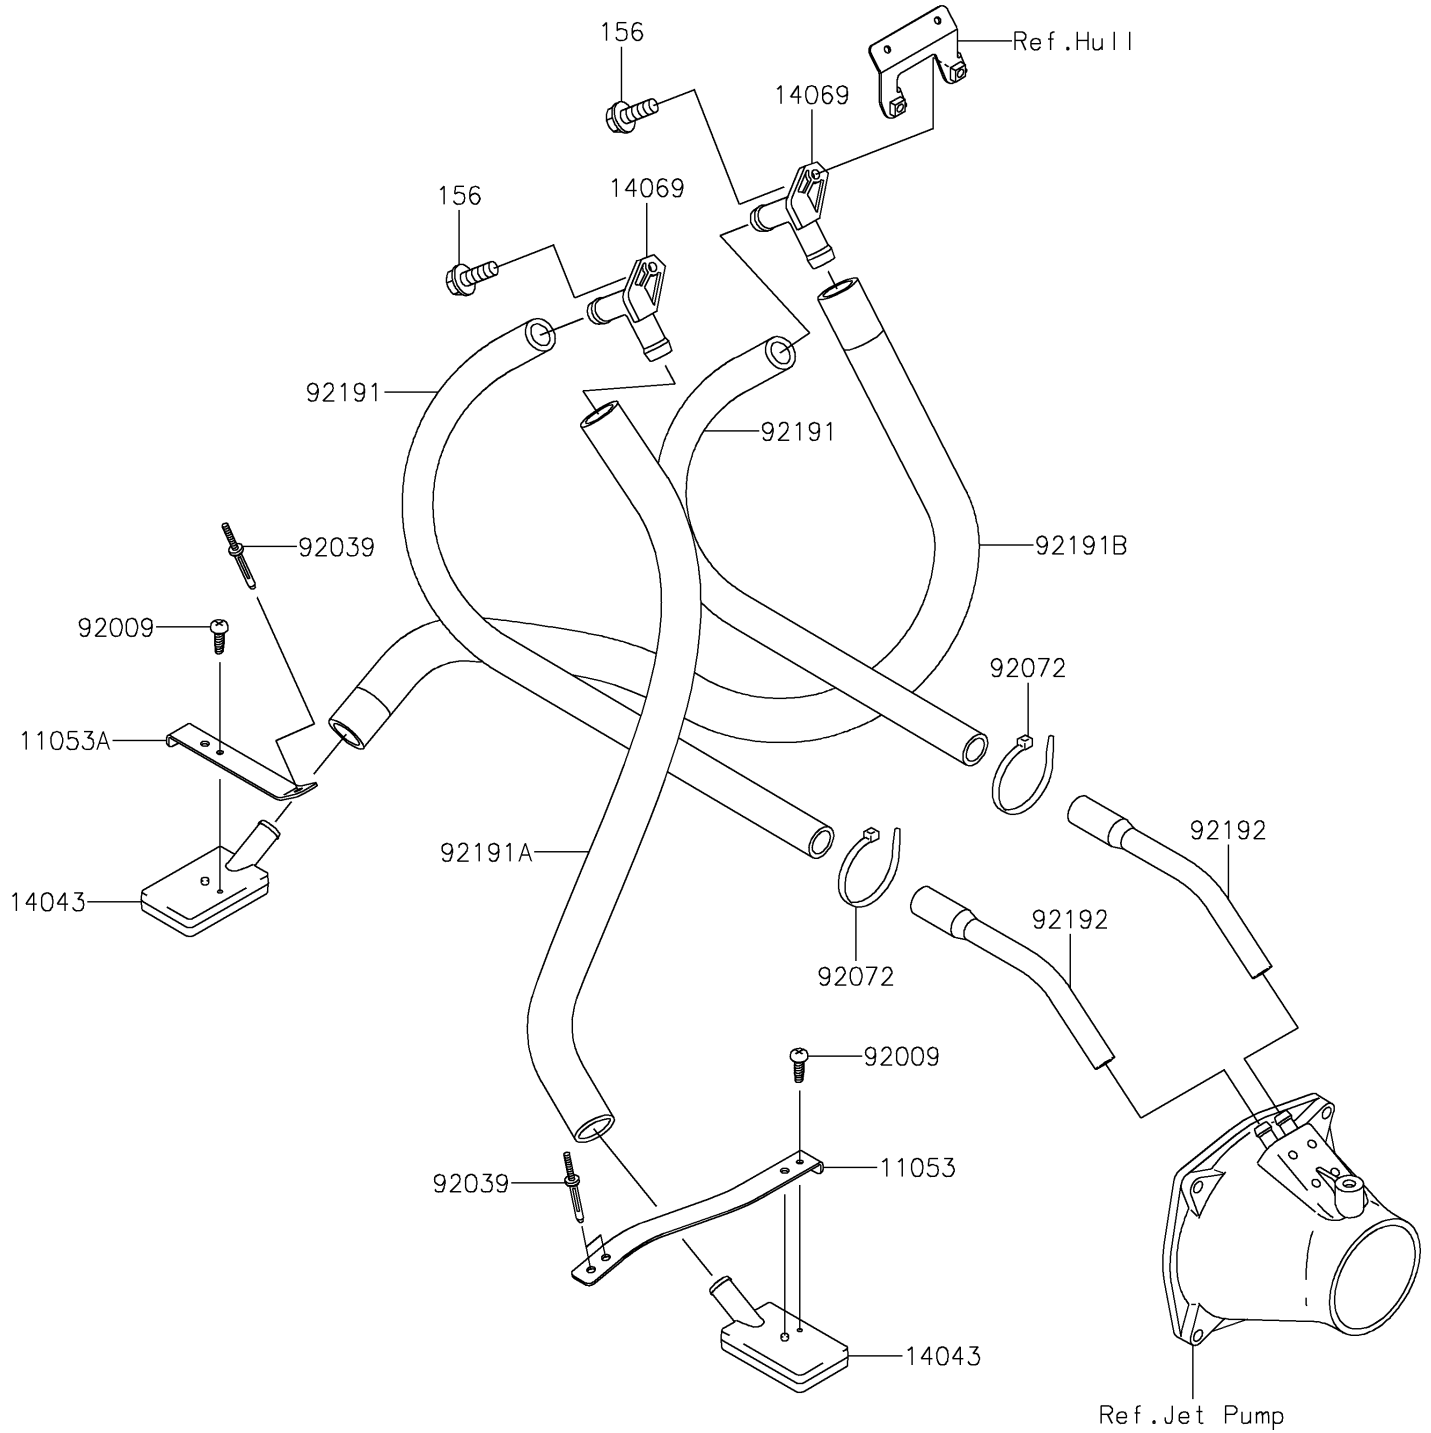

# 2018 JET SKI® STX®-15F PARTS DIAGRAM

Bilge System

F3145

## 2018 JET SKI® STX® -15F PARTS LIST

### Bilge System

ITEM NAME	PART NUMBER	QUANTITY
BRACKET,RR,LH (Ref # 11053)	11053-3744	1
BRACKET,FR,CNT (Ref # 11053A)	11053-3745	1
FILTER (Ref # 14043)	14043-3711	2
BREATHER (Ref # 14069)	14069-3708	2
BOLT-WP,6X16 (Ref # 156)	156R0616	2
SCREW,TAPPING,4X14 (Ref # 92009)	92009-3762	2
RIVET (Ref # 92039)	92039-3753	3
BAND,L=188.85 (Ref # 92072)	92072-0105	2
TUBE,BREATHER-HULL (Ref # 92191)	92191-3988	2
TUBE,FILTER-BREATHER (Ref # 92191A)	92191-3989	1
TUBE,FILTER-BREATHER (Ref # 92191B)	92191-3990	1
TUBE,HULL-NOZZLE (Ref # 92192)	92192-3843	2