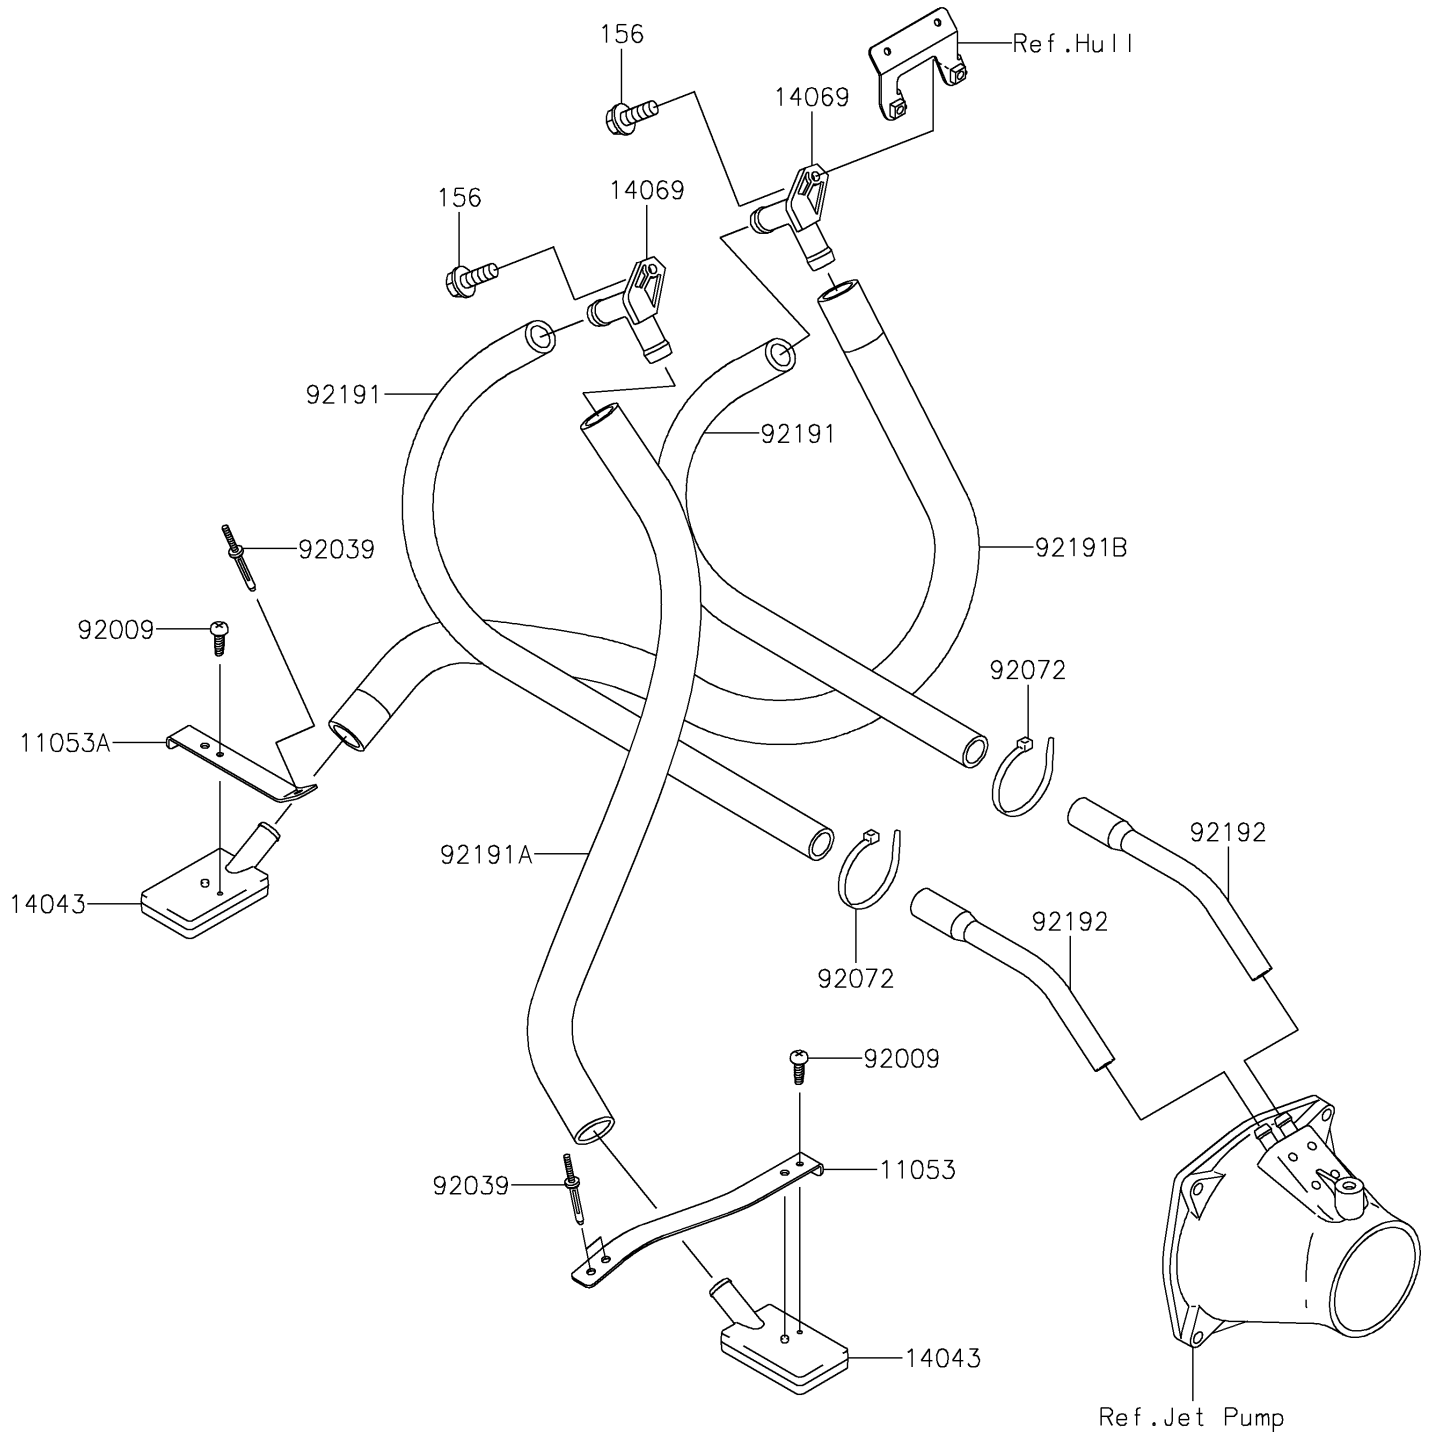

# 2019 JET SKI® STX®-15F PARTS DIAGRAM

Bilge System

F3145

## 2019 JET SKI® STX®-15F PARTS LIST

### Bilge System

ITEM NAME	PART NUMBER	QUANTITY
BRACKET,RR,LH (Ref # 11053)	11053-3744	1
BRACKET,FR,CNT (Ref # 11053A)	11053-3745	1
FILTER (Ref # 14043)	14043-3711	2
BREATHER (Ref # 14069)	14069-3708	2
BOLT-WP,6X16 (Ref # 156)	156R0616	2
SCREW,TAPPING,4X14 (Ref # 92009)	92009-3762	2
RIVET (Ref # 92039)	92039-3753	3
BAND,L=188.85 (Ref # 92072)	92072-0105	2
TUBE,BREATHER-HULL (Ref # 92191)	92191-3988	2
TUBE,FILTER-BREATHER (Ref # 92191A)	92191-3989	1
TUBE,FILTER-BREATHER (Ref # 92191B)	92191-3990	1
TUBE,HULL-NOZZLE (Ref # 92192)	92192-3843	2