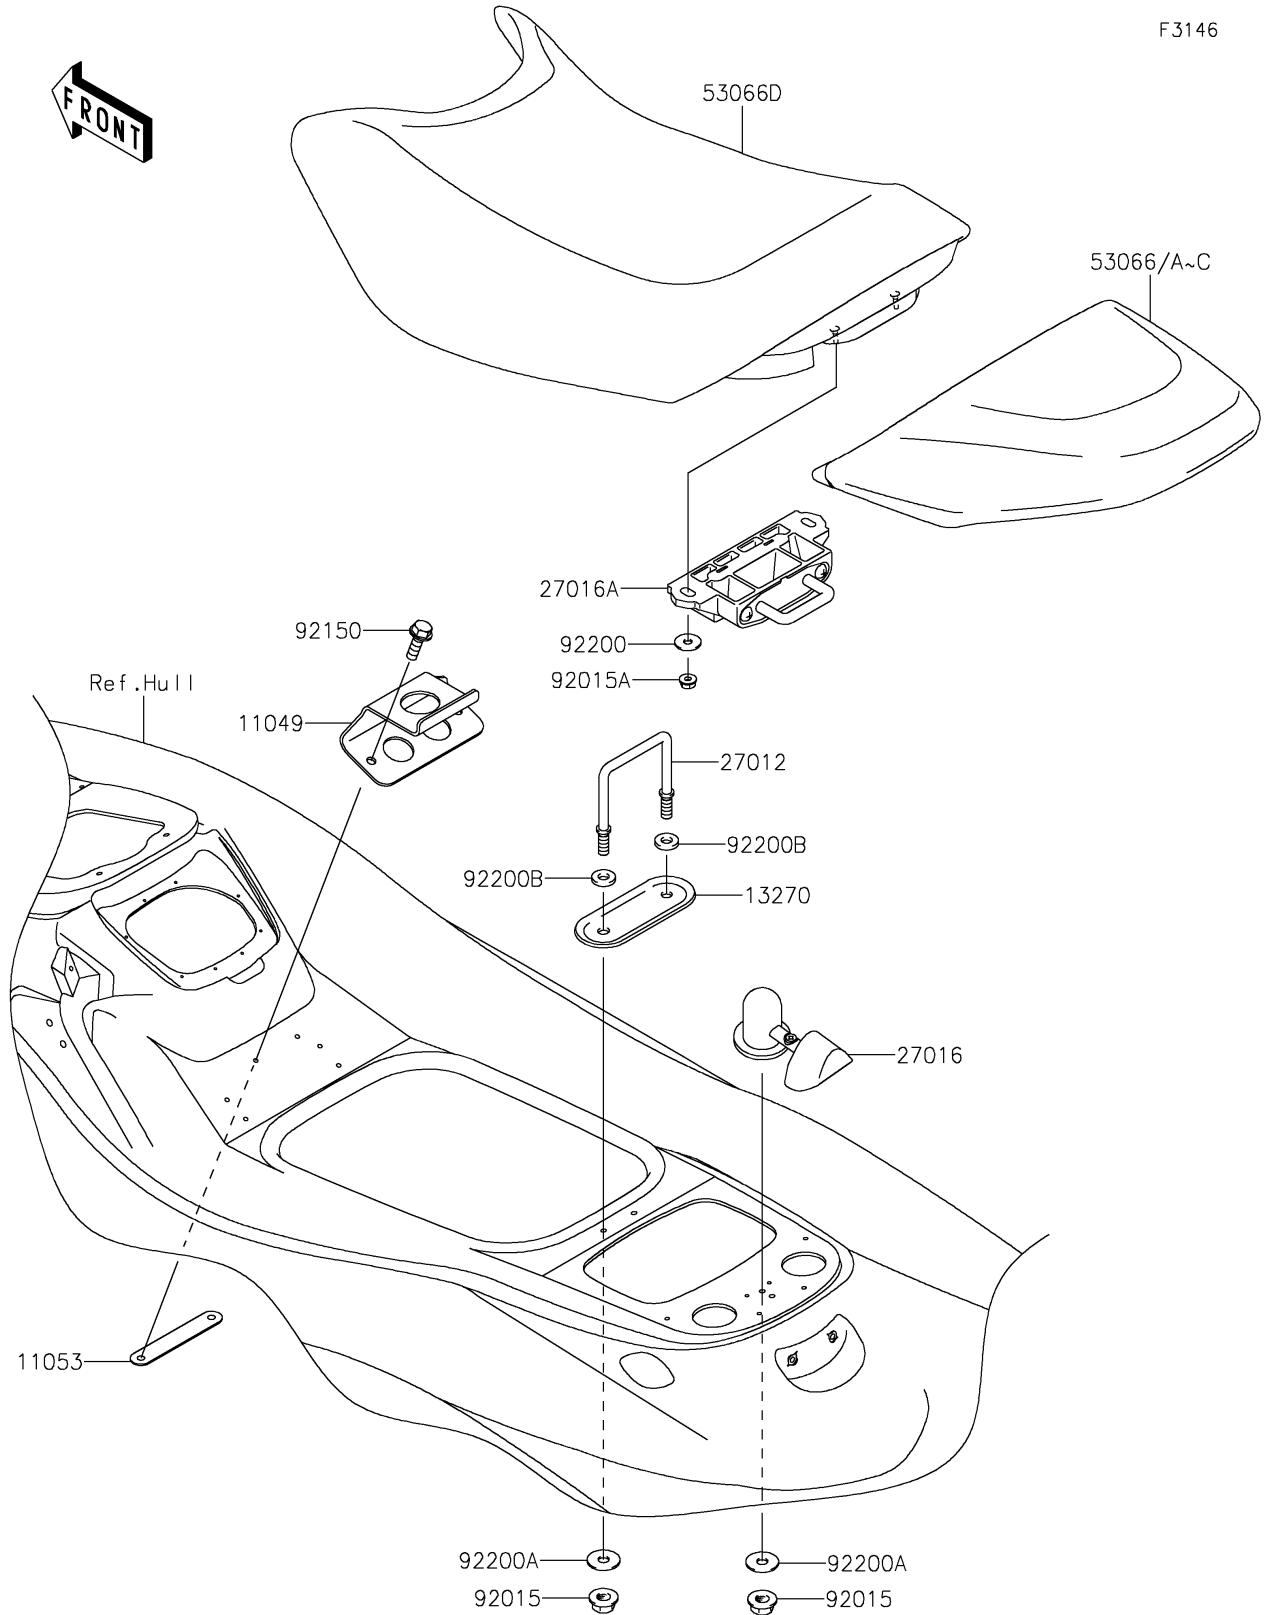

# 2017 JET SKI® STX®-15F PARTS DIAGRAM

Seat

## 2017 JET SKI® STX®-15F PARTS LIST

### Seat

ITEM NAME	PART NUMBER	QUANTITY
BRACKET,SEAT (Ref # 11049)	11049-3735	1
BRACKET (Ref # 11053)	11053-3785	1
PLATE,FRONT SEAT HOOK,OUTER (Ref # 13270)	13270-3910	1
HOOK,FRONT SEAT LOCK (Ref # 27012)	27012-3858	1
LOCK-ASSY,SEAT,F.BLACK (Ref # 27016)	27016-3744-6Z	1
LOCK-ASSY,FRONT SEAT (Ref # 27016A)	27016-3747	1
SEAT-ASSY,RR,L.GREEN (Ref # 53066A)	53066-0384-337	1
SEAT-ASSY,RR,L.GREEN (Ref # 53066C)	53066-0385-337	1
SEAT-ASSY,FR,BLACK (Ref # 53066D)	53066-3709-MA	1
NUT,FLANGED,8MM (Ref # 92015)	92015-3709	3
NUT,6MM (Ref # 92015A)	92015-3767	2
BOLT,6X18 (Ref # 92150)	92150-3729	2
WASHER,6.5X20X1.5 (Ref # 92200)	92200-3715	2
WASHER,8.5X25X1.5 (Ref # 92200A)	92200-3717	3
WASHER,8.5X18X3 (Ref # 92200B)	92200-3761	2