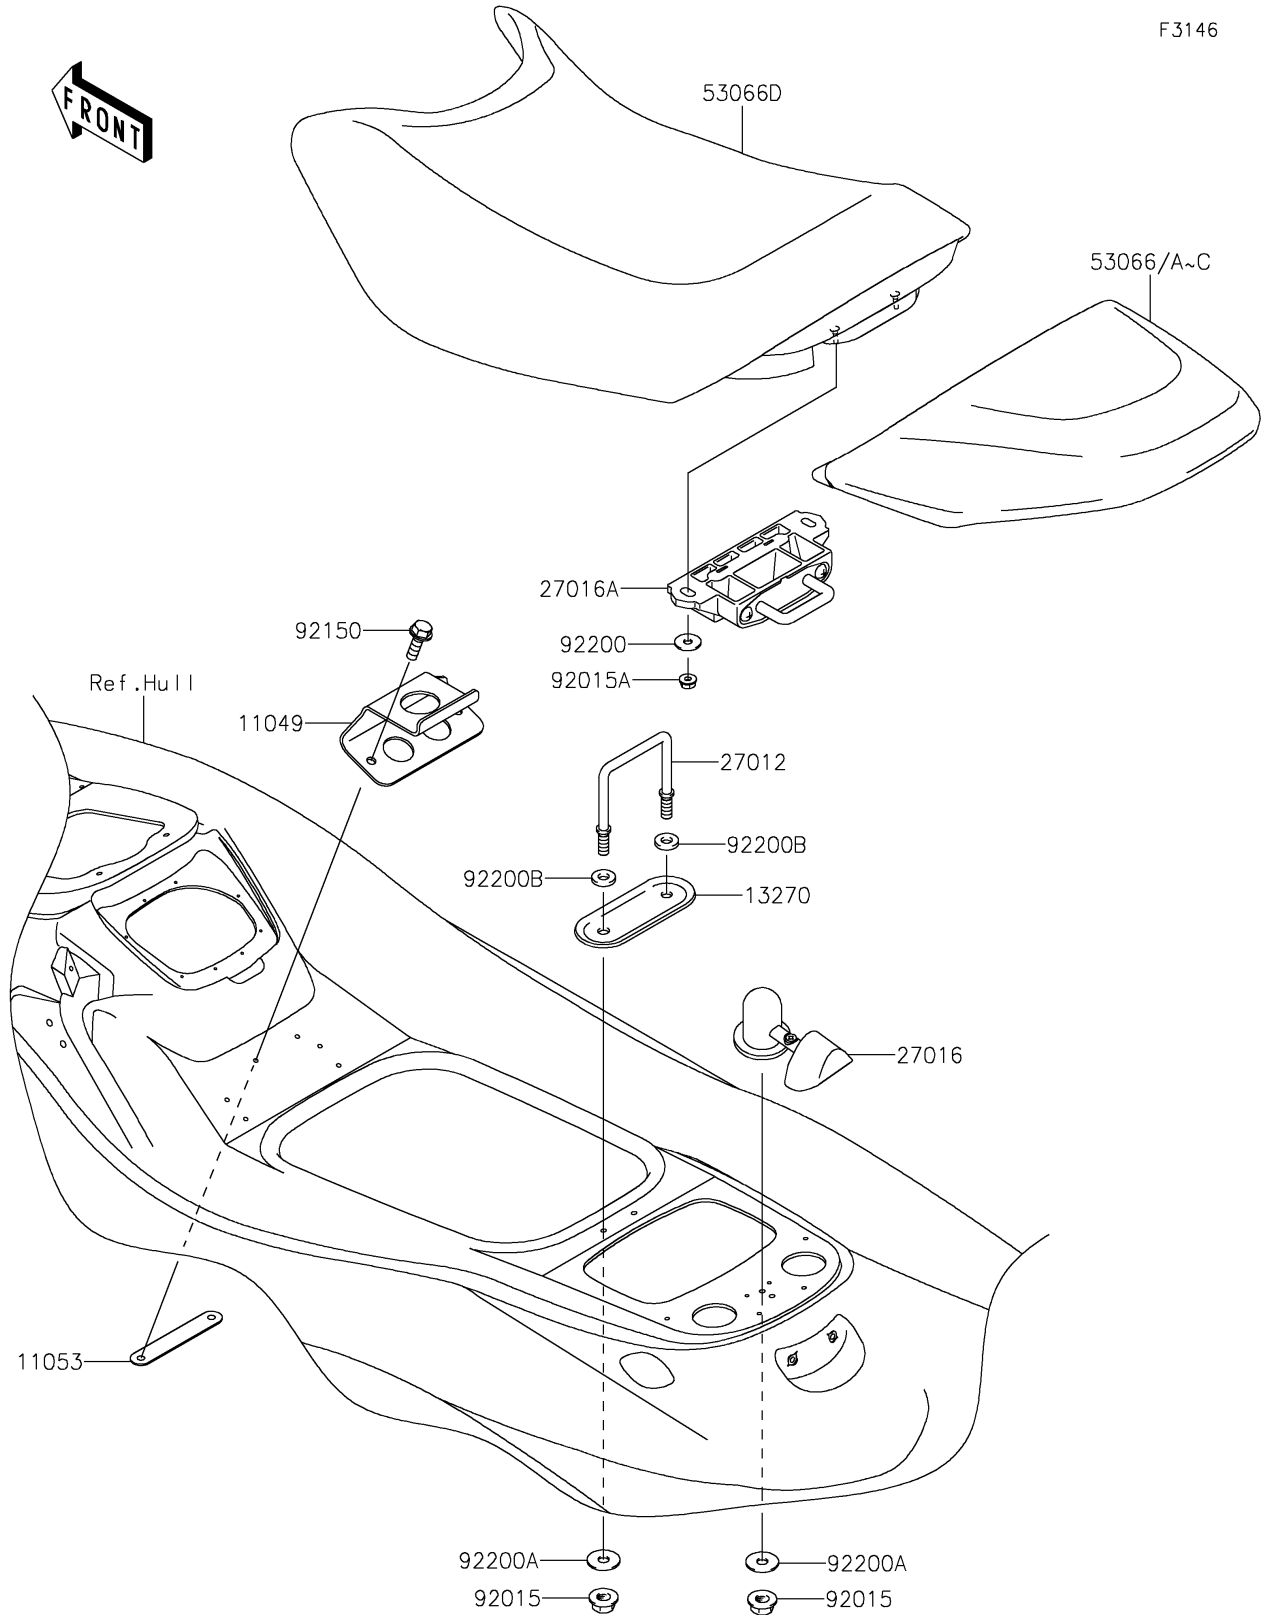

2018 JET SKI® STX® -15F PARTS DIAGRAM

Seat

2018 JET SKI® STX® -15F PARTS LIST

Seat

ITEM NAME	PART NUMBER	QUANTITY
BRACKET,SEAT (Ref # 11049)	11049-3735	1
BRACKET (Ref # 11053)	11053-3785	1
PLATE,FRONT SEAT HOOK,OUTER (Ref # 13270)	13270-3910	1
HOOK,FRONT SEAT LOCK (Ref # 27012)	27012-3858	1
LOCK-ASSY,SEAT,F.BLACK (Ref # 27016)	27016-3744-6Z	1
LOCK-ASSY,FRONT SEAT (Ref # 27016A)	27016-3747	1
SEAT-ASSY,RR,M.P.SILVER (Ref # 53066)	53066-0384-12N	1
SEAT-ASSY,RR,M.P.SILVER (Ref # 53066B)	53066-0385-12N	1
SEAT-ASSY,FR,BLACK (Ref # 53066D)	53066-3709-MA	1
NUT,FLANGED,8MM (Ref # 92015)	92015-3709	3
NUT,6MM (Ref # 92015A)	92015-3767	2
BOLT,6X18 (Ref # 92150)	92150-3729	2
WASHER,6.5X20X1.5 (Ref # 92200)	92200-3715	2
WASHER,8.5X25X1.5 (Ref # 92200A)	92200-3717	3
WASHER,8.5X18X3 (Ref # 92200B)	92200-3761	2