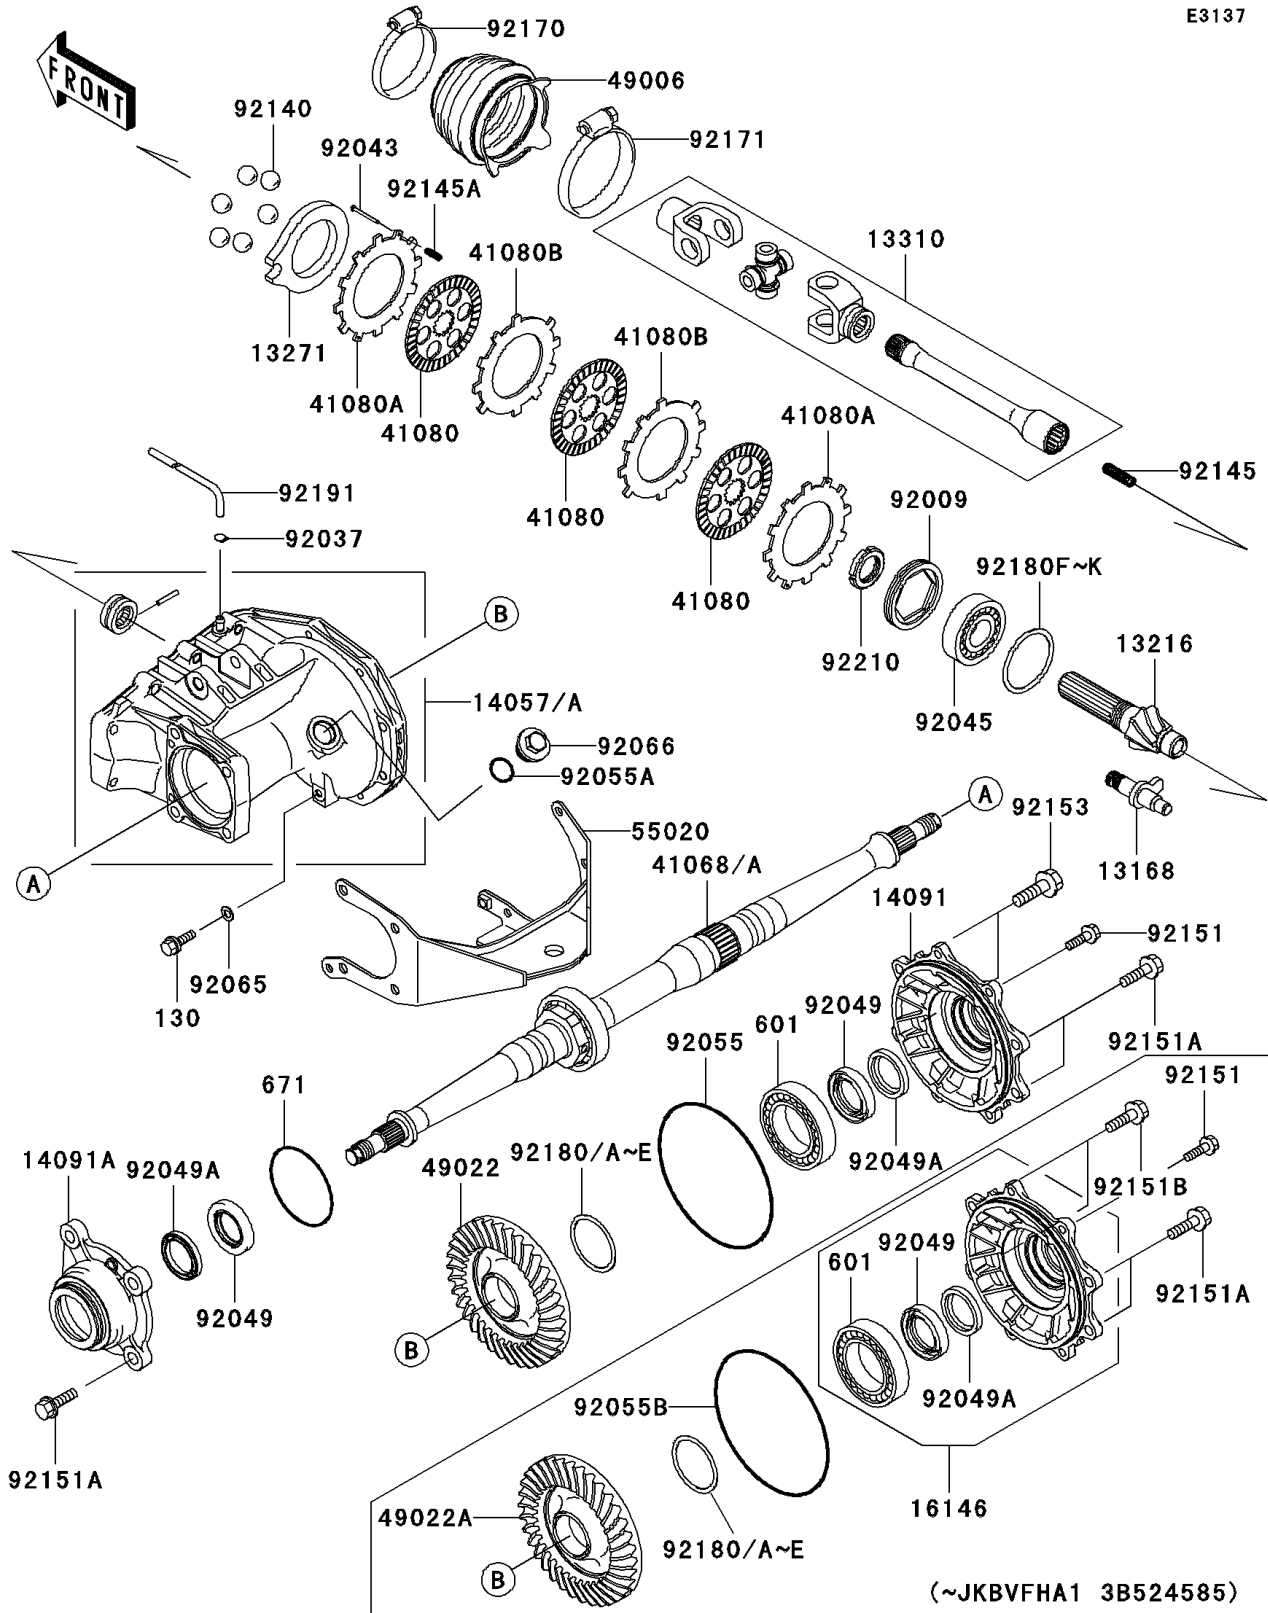

2005 Prairie 360 4X4 PARTS DIAGRAM

Drive Shaft-Rear

E3137

2005 Prairie 360 4X4 PARTS LIST

Drive Shaft-Rear

ITEM NAME	PART NUMBER	QUANTITY
LEVER,BRAKE (Ref # 13168)	13168-1687	1
GEAR-COMP,RR,8T (Ref # 13216)	13216-1188	1
PLATE,CAM (Ref # 13271)	13271-1367	1
SHAFT-ASSY,RR DRIVE SHAFT (Ref # 13310)	13310-1028	1
CASE-COMP-GEAR (Ref # 14057)	14057-0001	1
COVER,RH (Ref # 14091)	14091-0028	1
COVER,LH (Ref # 14091A)	14091-1422	1
AXLE (Ref # 41068)	41068-1453	1
DISC,FRICITION (Ref # 41080)	41080-1482	3
DISC,PRESSURE (Ref # 41080A)	41080-1483	2
DISC,SEPARATER (Ref # 41080B)	41080-1484	2
BOOT,RR DRIVE SHAFT (Ref # 49006)	49006-1358	1
GEAR-BEVEL,RR,35T (Ref # 49022)	49022-0003	1
GUARD,RR,CASE (Ref # 55020)	55020-0038	1
SCREW (Ref # 92009)	92009-1667	1
CLAMP,HOSE (Ref # 92037)	92037-1104	1
PIN,3X35 (Ref # 92043)	92043-1617	2
BEARING-BALL,BX30-1C3 (Ref # 92045)	92045-1391	1
SEAL-OIL,HTC40X58X8 (Ref # 92049)	92049-0012	2
SEAL-OIL,SC40X52X7 (Ref # 92049A)	92049-0013	2
RING-O,156.3X3.7 (Ref # 92055)	92055-0004	1
RING-O,25.7X2.4 (Ref # 92055A)	92055-1136	1
GASKET (Ref # 92065)	92065-023	1
PLUG (Ref # 92066)	92066-1303	1
BALL,D/O#12 (Ref # 92140)	92140-1064	6
BOLT-FLANGED,8X16 (Ref # 130)	130G0816	1
BEARING-BALL (Ref # 601)	601A6011	1
O RING (Ref # 671)	671D2585	1
SPRING,RR DRIVE SHAFT (Ref # 92145)	92145-1300	1