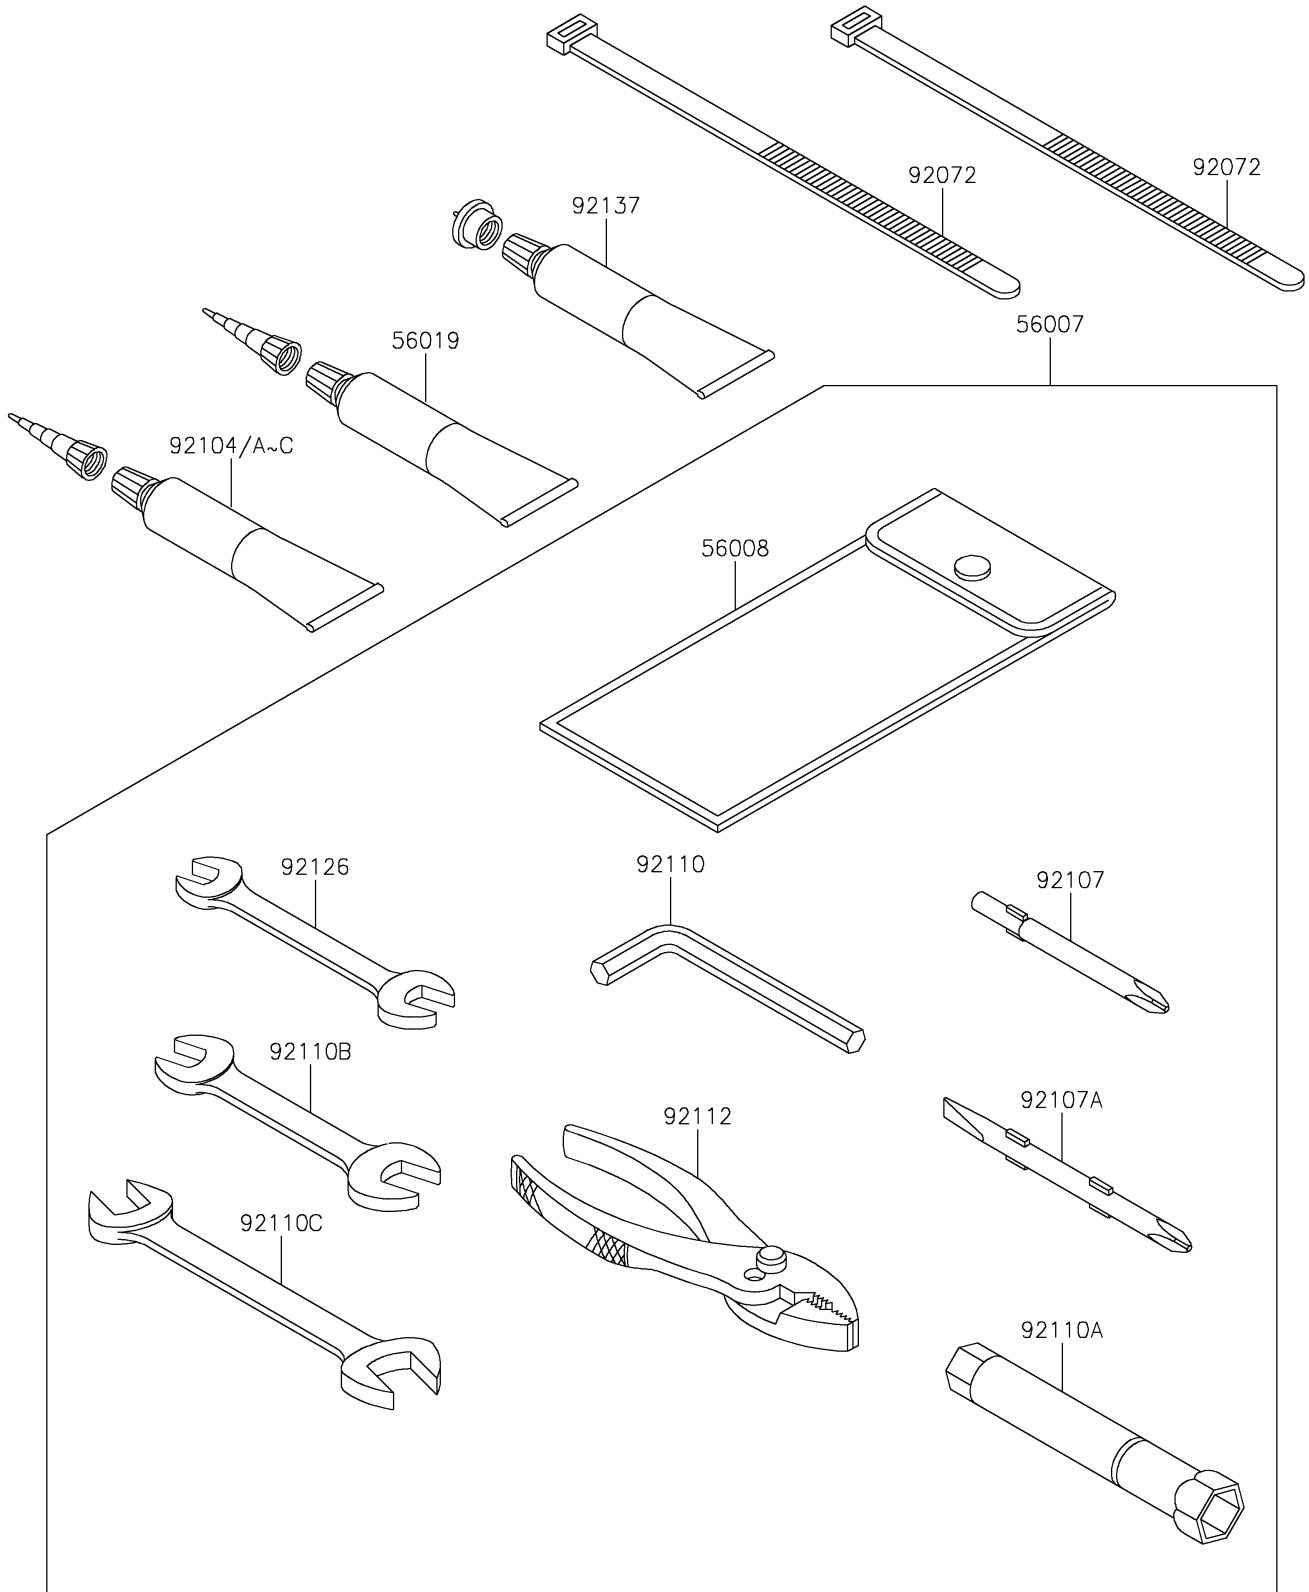

2016 JET SKI® STX®-15F PARTS DIAGRAM

Owner's Tools

F3182

2016 JET SKI® STX® -15F PARTS LIST

Owner's Tools

ITEM NAME	PART NUMBER	QUANTITY
TOOL-KIT (Ref # 56007)	56007-3716	1
BAG,TOOL (Ref # 56008)	56008-3704	1
GASKET-LIQUID,TB1211,WHITE (Ref # 56019)	56019-120	1
BAND,L=250 (Ref # 92072)	92072-1237	2
GASKET-LIQUID,TB1211F,CLEAR (Ref # 92104)	92104-0004	1
GASKET-LIQUID,TB1215B,BLACK (Ref # 92104A)	92104-1062	1
GASKET-LIQUID,TB1215,GRAY (Ref # 92104B)	92104-1065	1
GASKET-LIQUID,TB1521,BROWN (Ref # 92104C)	92104-3701	1
TOOL-DRIVER,#3PHILLIPS (Ref # 92107)	92107-005	1
TOOL-DRIVER,#2PHILLIPS&SLOT (Ref # 92107A)	92107-1051	1
TOOL-WRENCH,ALLEN,5MM (Ref # 92110)	92110-1015	1
TOOL-WRENCH,BOX,16MM (Ref # 92110A)	92110-1145	1
TOOL-WRENCH,OPEN END,10X12 (Ref # 92110B)	92110-1152	1
TOOL-WRENCH,OPEN END,14X17 (Ref # 92110C)	92110-1153	1
TOOL-PLIERS (Ref # 92112)	92112-1001	1
TOOL-WRENCH,OPEN END,8X10 (Ref # 92126)	92126-004	1
GREASE (Ref # 92137)	92137-1002	1