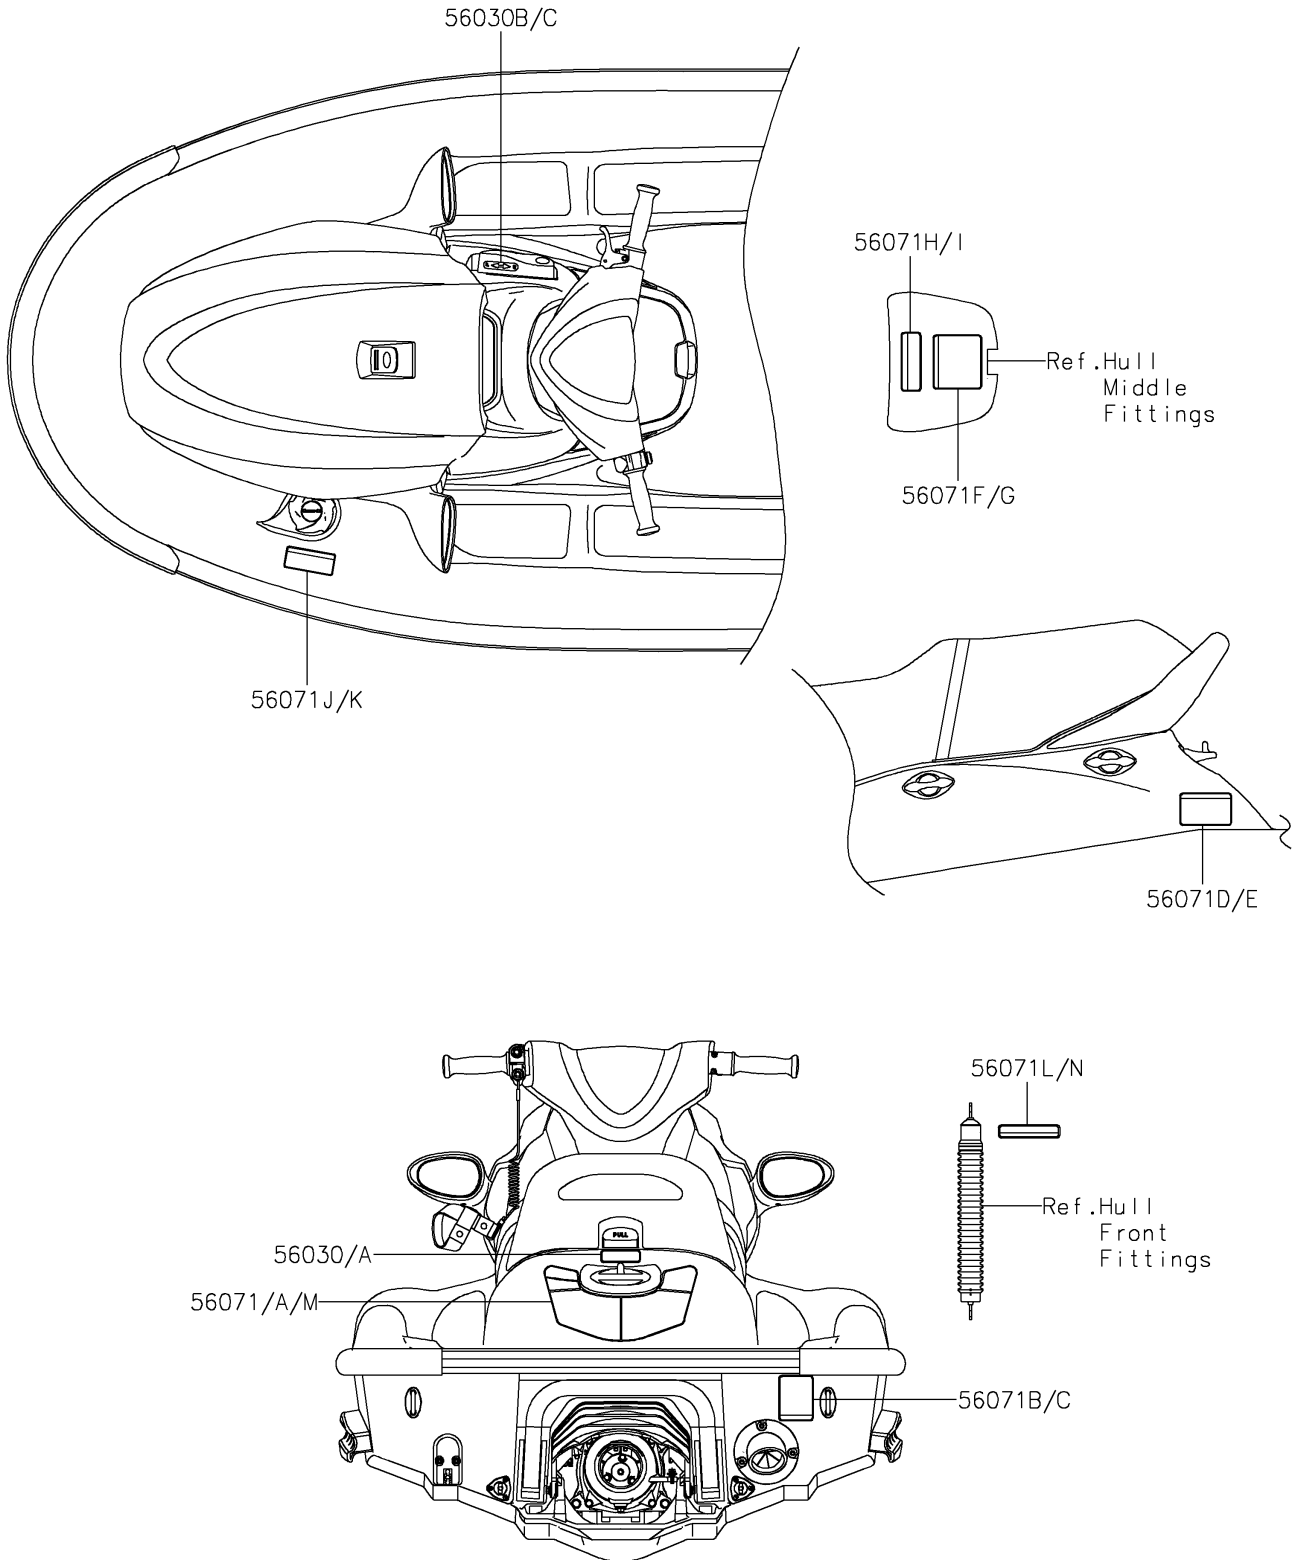

2017 JET SKI® STX®-15F PARTS DIAGRAM

Labels

F3183

2017 JET SKI® STX®-15F PARTS LIST

Labels

ITEM NAME	PART NUMBER	QUANTITY
LABEL,FIRE EXTINGUISHER (Ref # 56030)	56030-3755	1
LABEL,FIRE EXTINGUISHER (Ref # 56030A)	56030-3757	1
LABEL,REVERSE (Ref # 56030B)	56030-3815	1
LABEL,REVERSE (Ref # 56030C)	56030-3816	1
LABEL-WARNING,IMPORTANT SAFETY (Ref # 56071)	56071-0389	1
LABEL-WARNING,IMPORTANT SAFETY (Ref # 56071A)	56071-0390	1
LABEL-WARNING,RIGHTING (Ref # 56071B)	56071-0398	1
LABEL-WARNING,RIGHTING (Ref # 56071C)	56071-0399	1
LABEL-WARNING,GRAB,HANDLE,STEP (Ref # 56071D)	56071-0402	1
LABEL-WARNING,GRAB,HANDLE,STEP (Ref # 56071E)	56071-0403	1
LABEL-WARNING,READ AND FOLLOW (Ref # 56071F)	56071-0406	1
LABEL-WARNING,READ AND FOLLOW (Ref # 56071G)	56071-0407	1
LABEL-WARNING,AIR VENT ROUTING (Ref # 56071H)	56071-0421	1
LABEL-WARNING,AIR VENT ROUTING (Ref # 56071I)	56071-0422	1
LABEL-WARNING,FUEL SUPPLY (Ref # 56071J)	56071-0424	1
LABEL-WARNING,FUEL SUPPLY (Ref # 56071K)	56071-0425	1
LABEL-WARNING,DAMPER (Ref # 56071L)	56071-0568	1
LABEL-WARNING,DAMPER (Ref # 56071N)	56071-3737	1