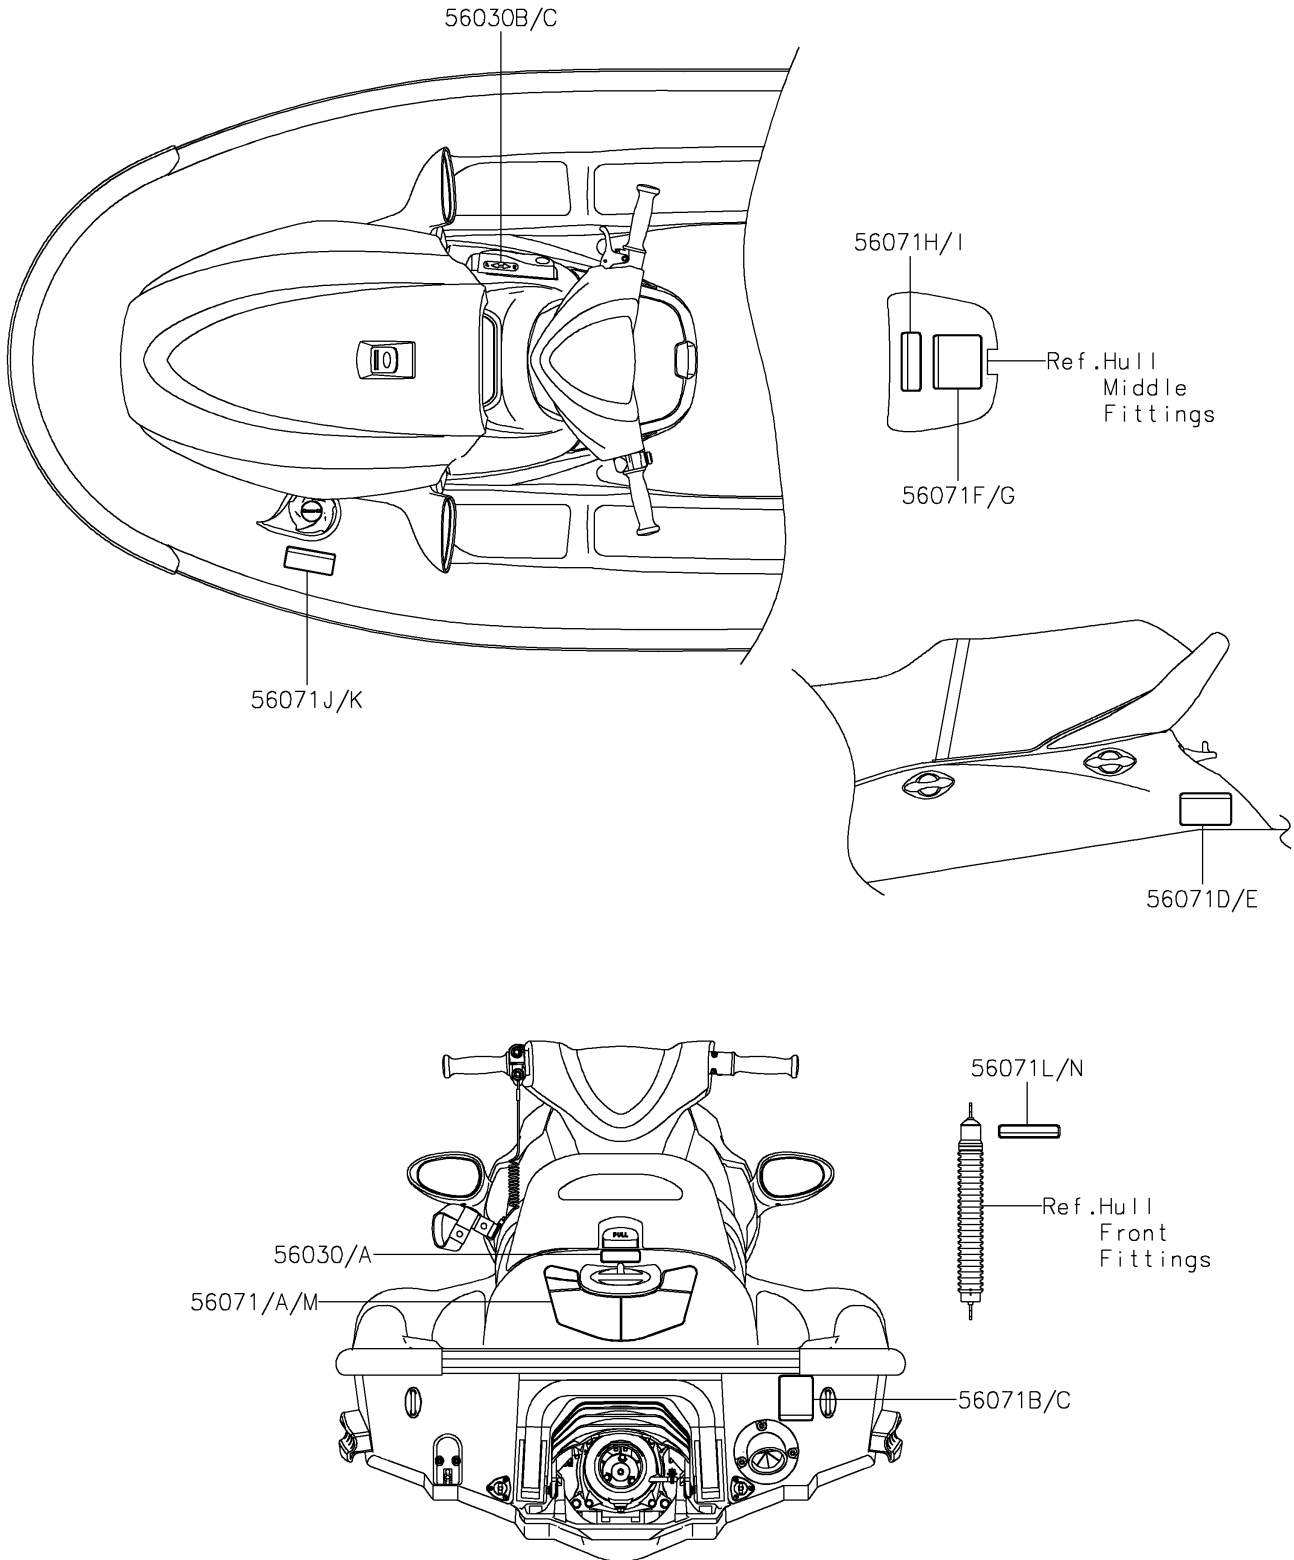

# 2019 JET SKI® STX® -15F PARTS DIAGRAM

Labels

F3183

### Labels

ITEM NAME	PART NUMBER	QUANTITY
LABEL,FIRE EXTINGUISHER (Ref # 56030)	56030-3755	1
LABEL,FIRE EXTINGUISHER (Ref # 56030A)	56030-3757	1
LABEL,REVERSE (Ref # 56030B)	56030-3815	1
LABEL,REVERSE (Ref # 56030C)	56030-3816	1
LABEL-WARNING,IMPORTANT SAFETY (Ref # 56071A)	56071-0390	1
LABEL-WARNING,RIGHTING (Ref # 56071B)	56071-0398	1
LABEL-WARNING,RIGHTING (Ref # 56071C)	56071-0399	1
LABEL-WARNING,GRAB,HANDLE,STEP (Ref # 56071D)	56071-0402	1
LABEL-WARNING,GRAB,HANDLE,STEP (Ref # 56071E)	56071-0403	1
LABEL-WARNING,READ AND FOLLOW (Ref # 56071F)	56071-0406	1
LABEL-WARNING,READ AND FOLLOW (Ref # 56071G)	56071-0407	1
LABEL-WARNING,AIR VENT ROUTING (Ref # 56071H)	56071-0421	1
LABEL-WARNING,AIR VENT ROUTING (Ref # 56071I)	56071-0422	1
LABEL-WARNING,FUEL SUPPLY (Ref # 56071J)	56071-0424	1
LABEL-WARNING,FUEL SUPPLY (Ref # 56071K)	56071-0425	1
LABEL-WARNING,DAMPER (Ref # 56071L)	56071-0568	1
LABEL-WARNING,IMPORTANT SAFETY (Ref # 56071M)	56071-0815	1
LABEL-WARNING,DAMPER (Ref # 56071N)	56071-3737	1