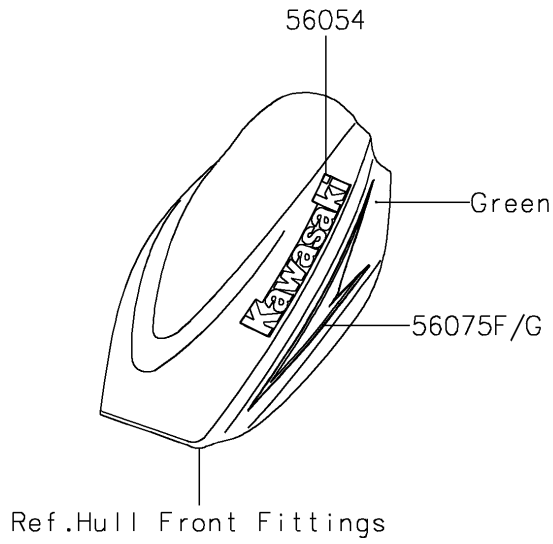

# 2016 JET SKI® STX®-15F PARTS DIAGRAM

Decals(AGF)

F3880