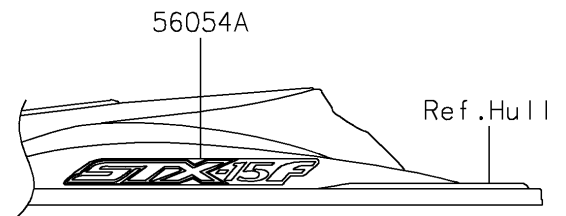

# 2016 JET SKI® STX®-15F PARTS DIAGRAM

Decals(AGF)

F3880