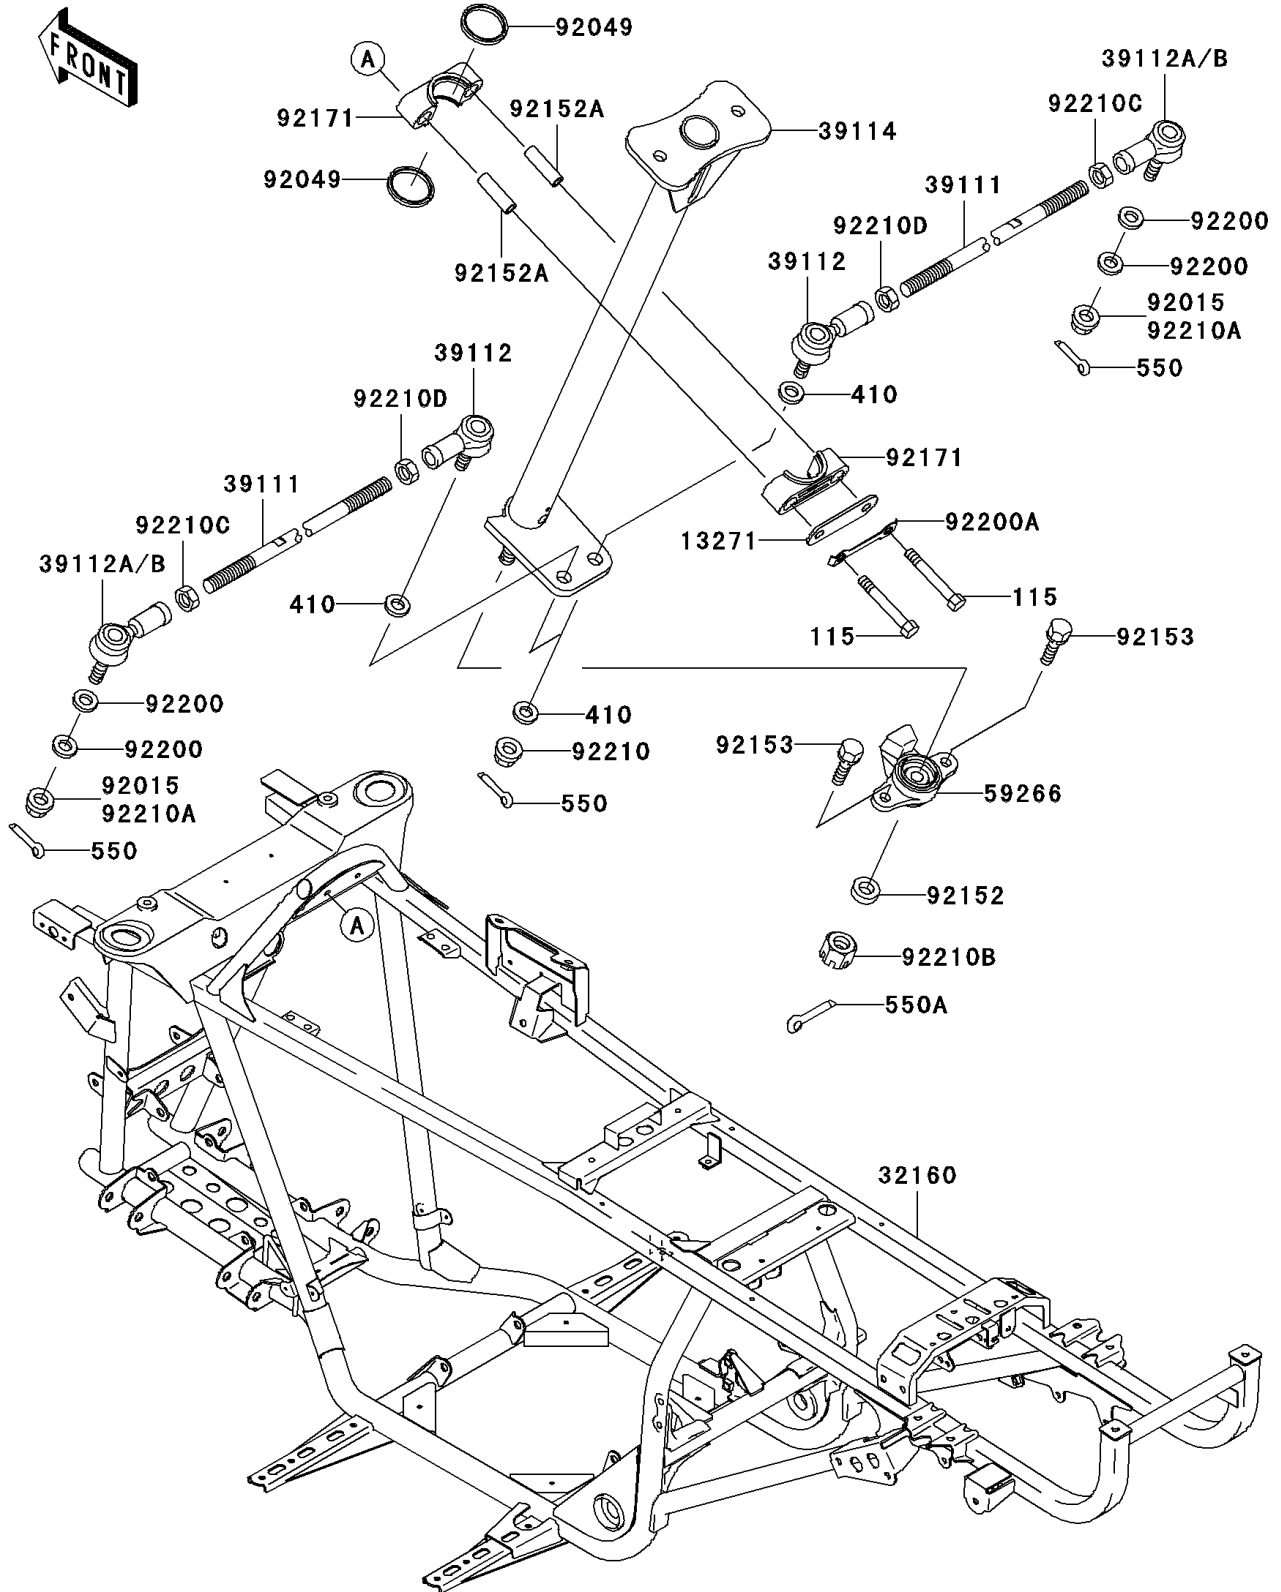

# 2003 Prairie 360 4X4 PARTS DIAGRAM

Frame

F2120

## 2003 Prairie 360 4X4 PARTS LIST

### Frame

ITEM NAME	PART NUMBER	QUANTITY
BOLT-SMALL-UPSET (Ref # 115)	115S0855	2
WASHER-PLAIN-SMALL,12MM (Ref # 410)	410B1200	4
PIN-COTTER,2.0X15 (Ref # 550)	550D2015	4
PIN-COTTER,3.0X25 (Ref # 550A)	550D3025	1
PLATE,STEERING,CLAMP (Ref # 13271)	13271-7506	1
FRAME-COMP (Ref # 32160)	32160-7501	1
ROD-TIE (Ref # 39111)	39111-7501	2
RODEND-TIE (Ref # 39112)	39112-7501	2
RODEND-TIE (Ref # 39112A)	39112-7502	2
RODEND-TIE (Ref # 39112B)	39112-7504	2
SHAFT-COMP-STRG (Ref # 39114)	39114-7502	1
JOINT-BALL (Ref # 59266)	59266-1125	1
NUT,LOCK,12MM,BLACK (Ref # 92015)	92015-1190	2
SEAL-OIL,SR31.8X37.5X3.8LR (Ref # 92049)	92049-7501	2
COLLAR,12X21.3X7 (Ref # 92152)	92152-1351	1
COLLAR,9.1X13.95X42 (Ref # 92152A)	92152-7501	2
BOLT,8X30 (Ref # 92153)	92153-1065	2
CLAMP,STEERING (Ref # 92171)	92171-7501	2
WASHER,12.2X22X1.5 (Ref # 92200)	92200-7502	4
WASHER,STEERING CLAMP (Ref # 92200A)	92200-7503	1
NUT,LOCK,12MM (Ref # 92210)	92210-1249	2
NUT,LOCK,12MM (Ref # 92210A)	92210-1249	2
NUT,12MM (Ref # 92210B)	92210-7501	1
NUT,LH THREAD (Ref # 92210C)	92210-7502	2
NUT,RH THREAD (Ref # 92210D)	92210-7503	2