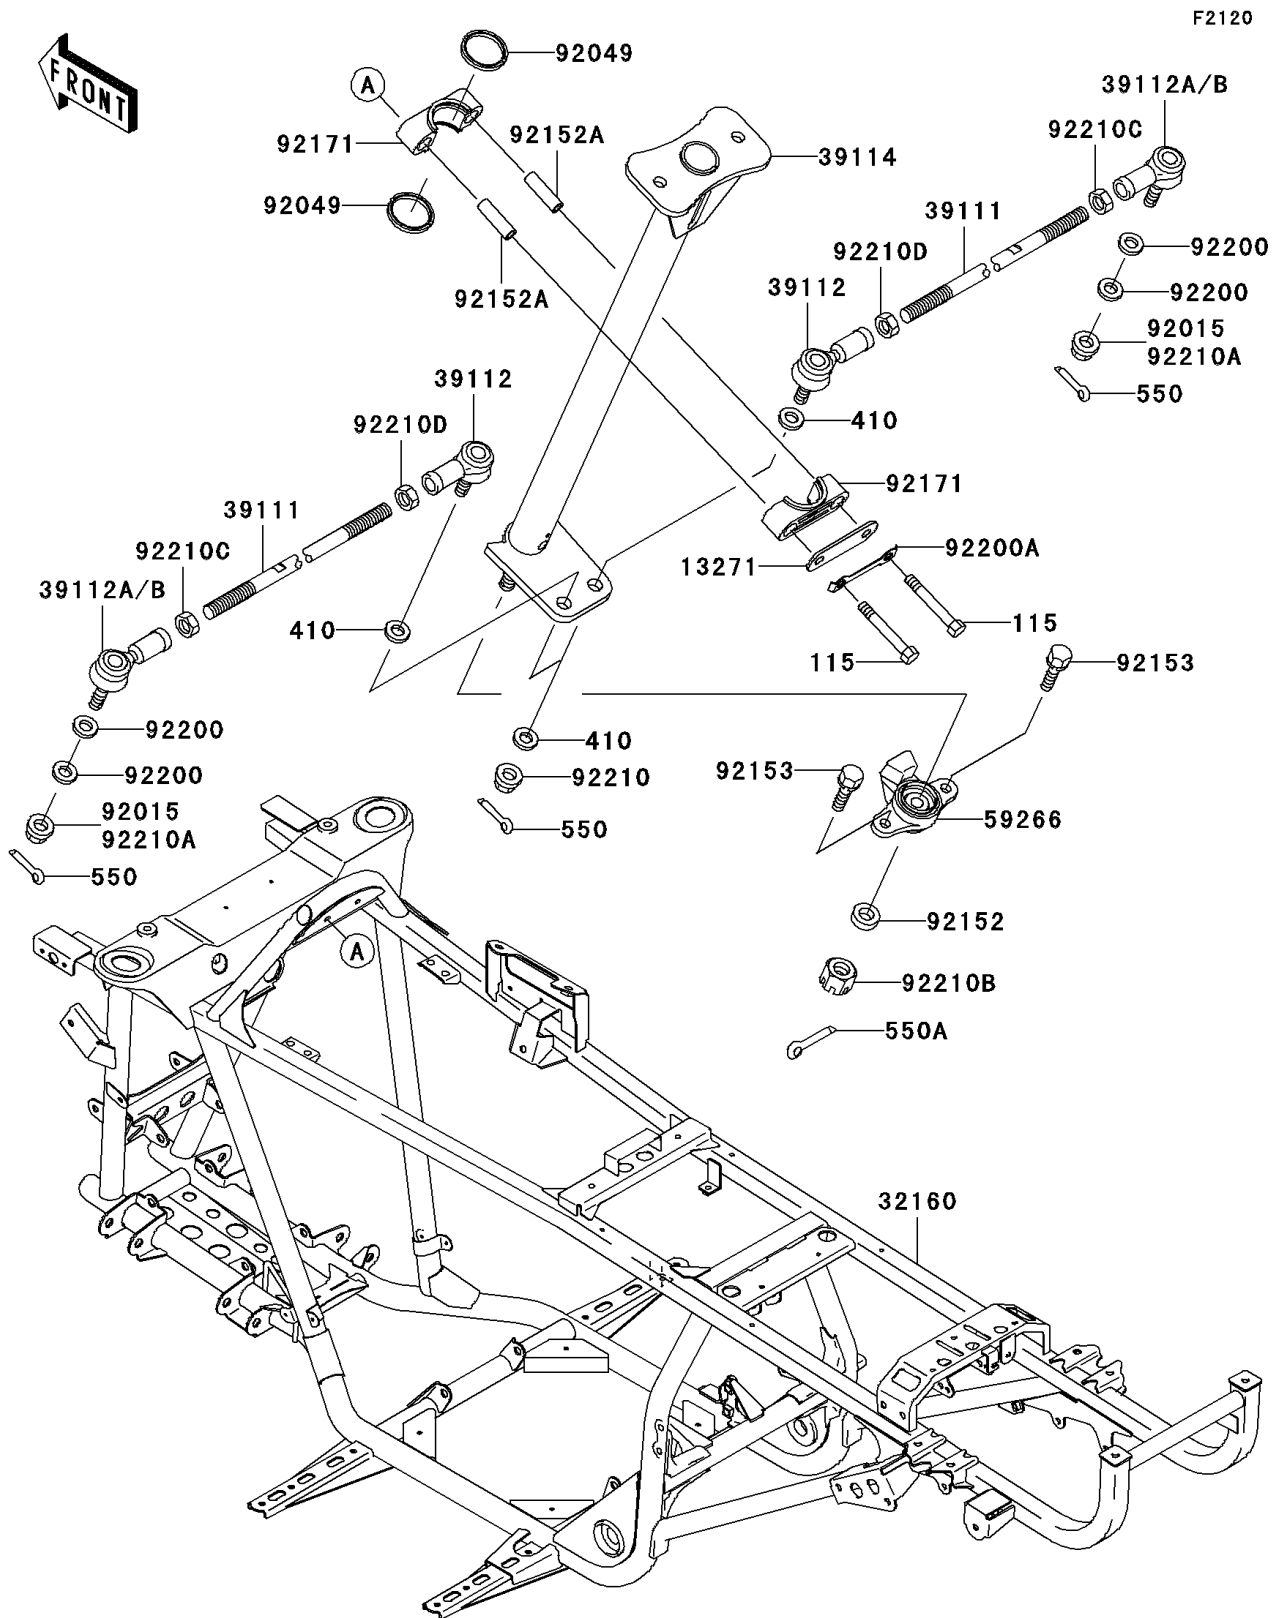

2005 Prairie 360 4X4 PARTS DIAGRAM

Frame

2005 Prairie 360 4X4 PARTS LIST

Frame

ITEM NAME	PART NUMBER	QUANTITY
BOLT-SMALL-UPSET (Ref # 115)	115S0855	2
WASHER-PLAIN-SMALL,12MM (Ref # 410)	410B1200	4
PIN-COTTER,2.0X15 (Ref # 550)	550D2015	4
PIN-COTTER,3.0X25 (Ref # 550A)	550D3025	1
PLATE,STEERING,CLAMP (Ref # 13271)	13271-7506	1
FRAME-COMP (Ref # 32160)	32160-7501	1
ROD-TIE (Ref # 39111)	39111-7501	2
RODEND-TIE (Ref # 39112)	39112-7501	2
RODEND-TIE (Ref # 39112B)	39112-7504	2
SHAFT-COMP-STRG (Ref # 39114)	39114-7502	1
JOINT-BALL (Ref # 59266)	59266-1125	1
NUT,LOCK,12MM,BLACK (Ref # 92015)	92015-1190	2
SEAL-OIL,SR31.8X37.5X3.8LR (Ref # 92049)	92049-7501	2
COLLAR,12X21.3X7 (Ref # 92152)	92152-1351	1
COLLAR,9.1X13.95X42 (Ref # 92152A)	92152-7501	2
BOLT,8X30 (Ref # 92153)	92153-1065	2
CLAMP,STEERING (Ref # 92171)	92171-7501	2
WASHER,12.2X22X1.5 (Ref # 92200)	92200-7502	4
WASHER,STEERING CLAMP (Ref # 92200A)	92200-7503	1
NUT,LOCK,12MM (Ref # 92210)	92210-1249	2
NUT,12MM (Ref # 92210B)	92210-7501	1
NUT,LH THREAD (Ref # 92210C)	92210-7502	2
NUT,RH THREAD (Ref # 92210D)	92210-7503	2